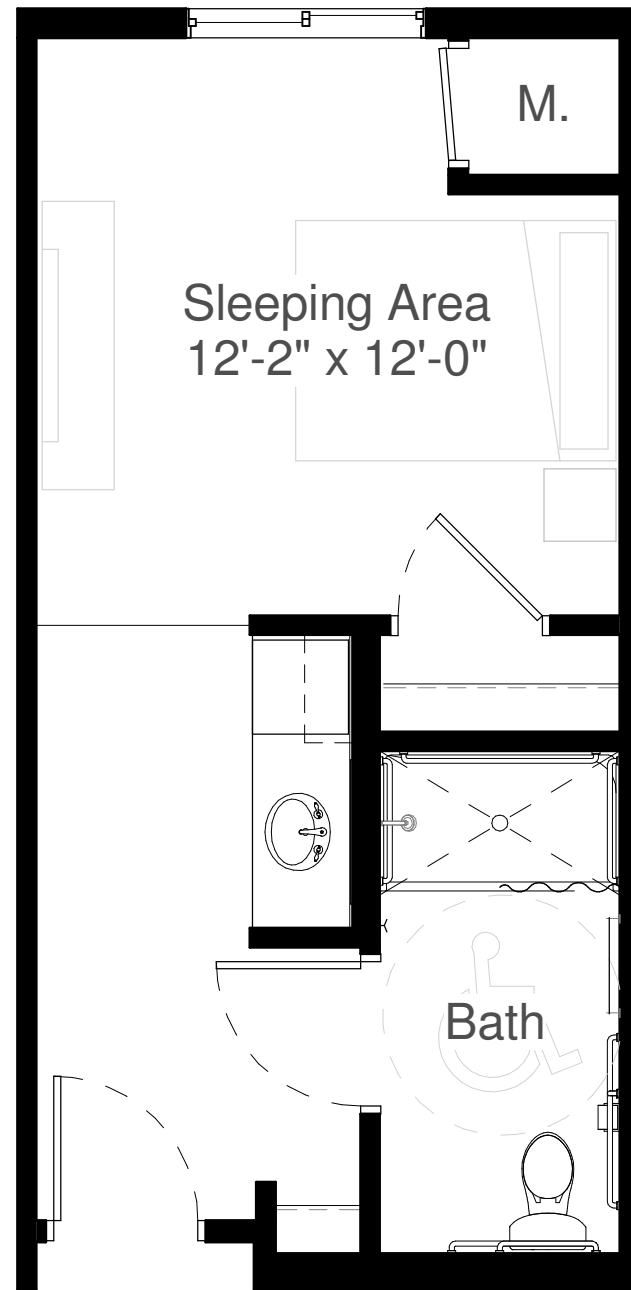

Silver Creek on Main

G-1

Studio
One Bathroom
Kitchenette

Square Feet:
333

2-Units:
330 & 331

Guest Suite

* All dimensions are approximate and subject to change without notice.