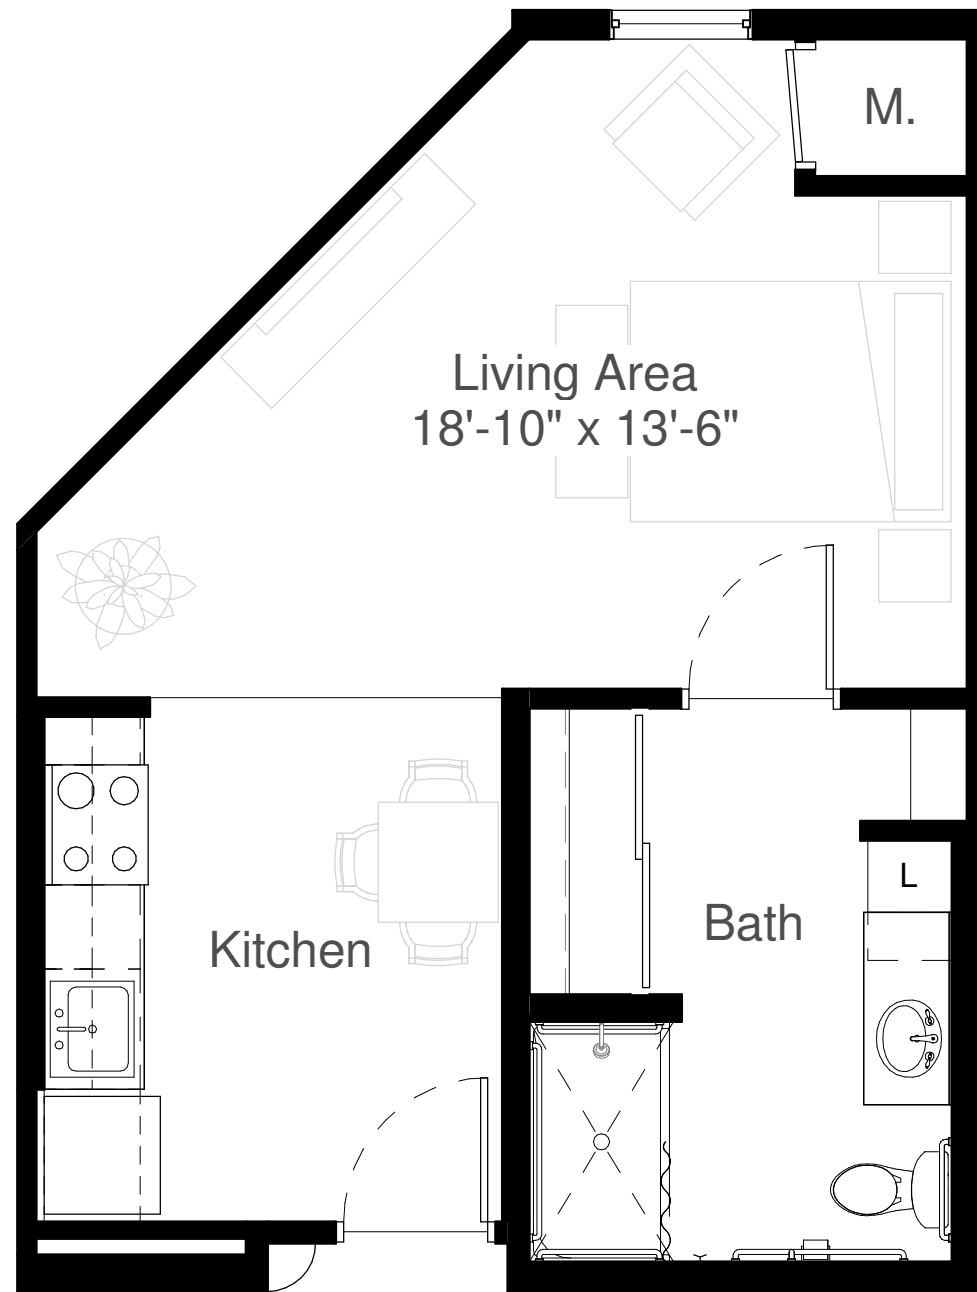

Silver Creek on Main

AL-S1

Studio
One Bathroom

Square Feet:
465

4-Units:
334, 349,
434, & 449

2/14/2014 2:07:28 PM

* All dimensions are
approximate and
subject to change
without notice.