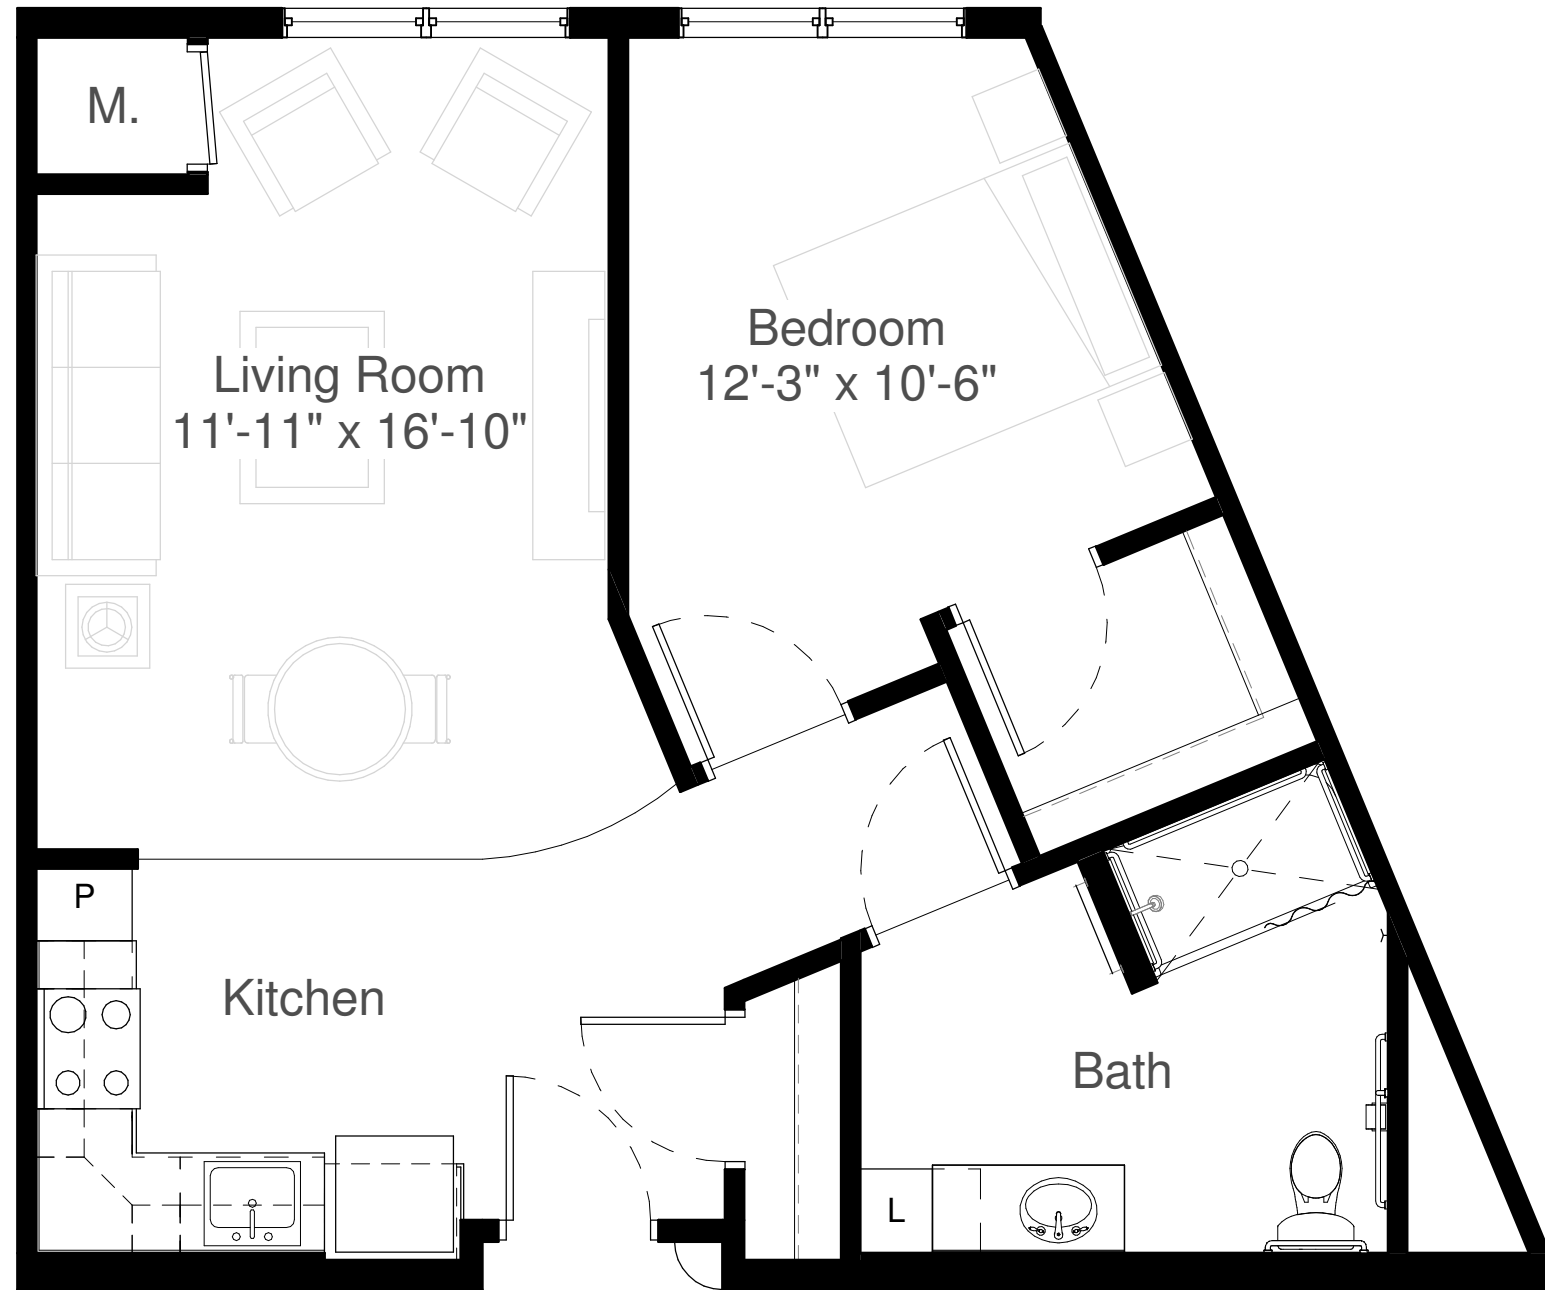

Silver Creek on Main

AL-A6

One Bedroom
One Bathroom

Square Feet:
688

4-Units:
341, 342,
441, & 442

* All dimensions are
approximate and
subject to change
without notice.