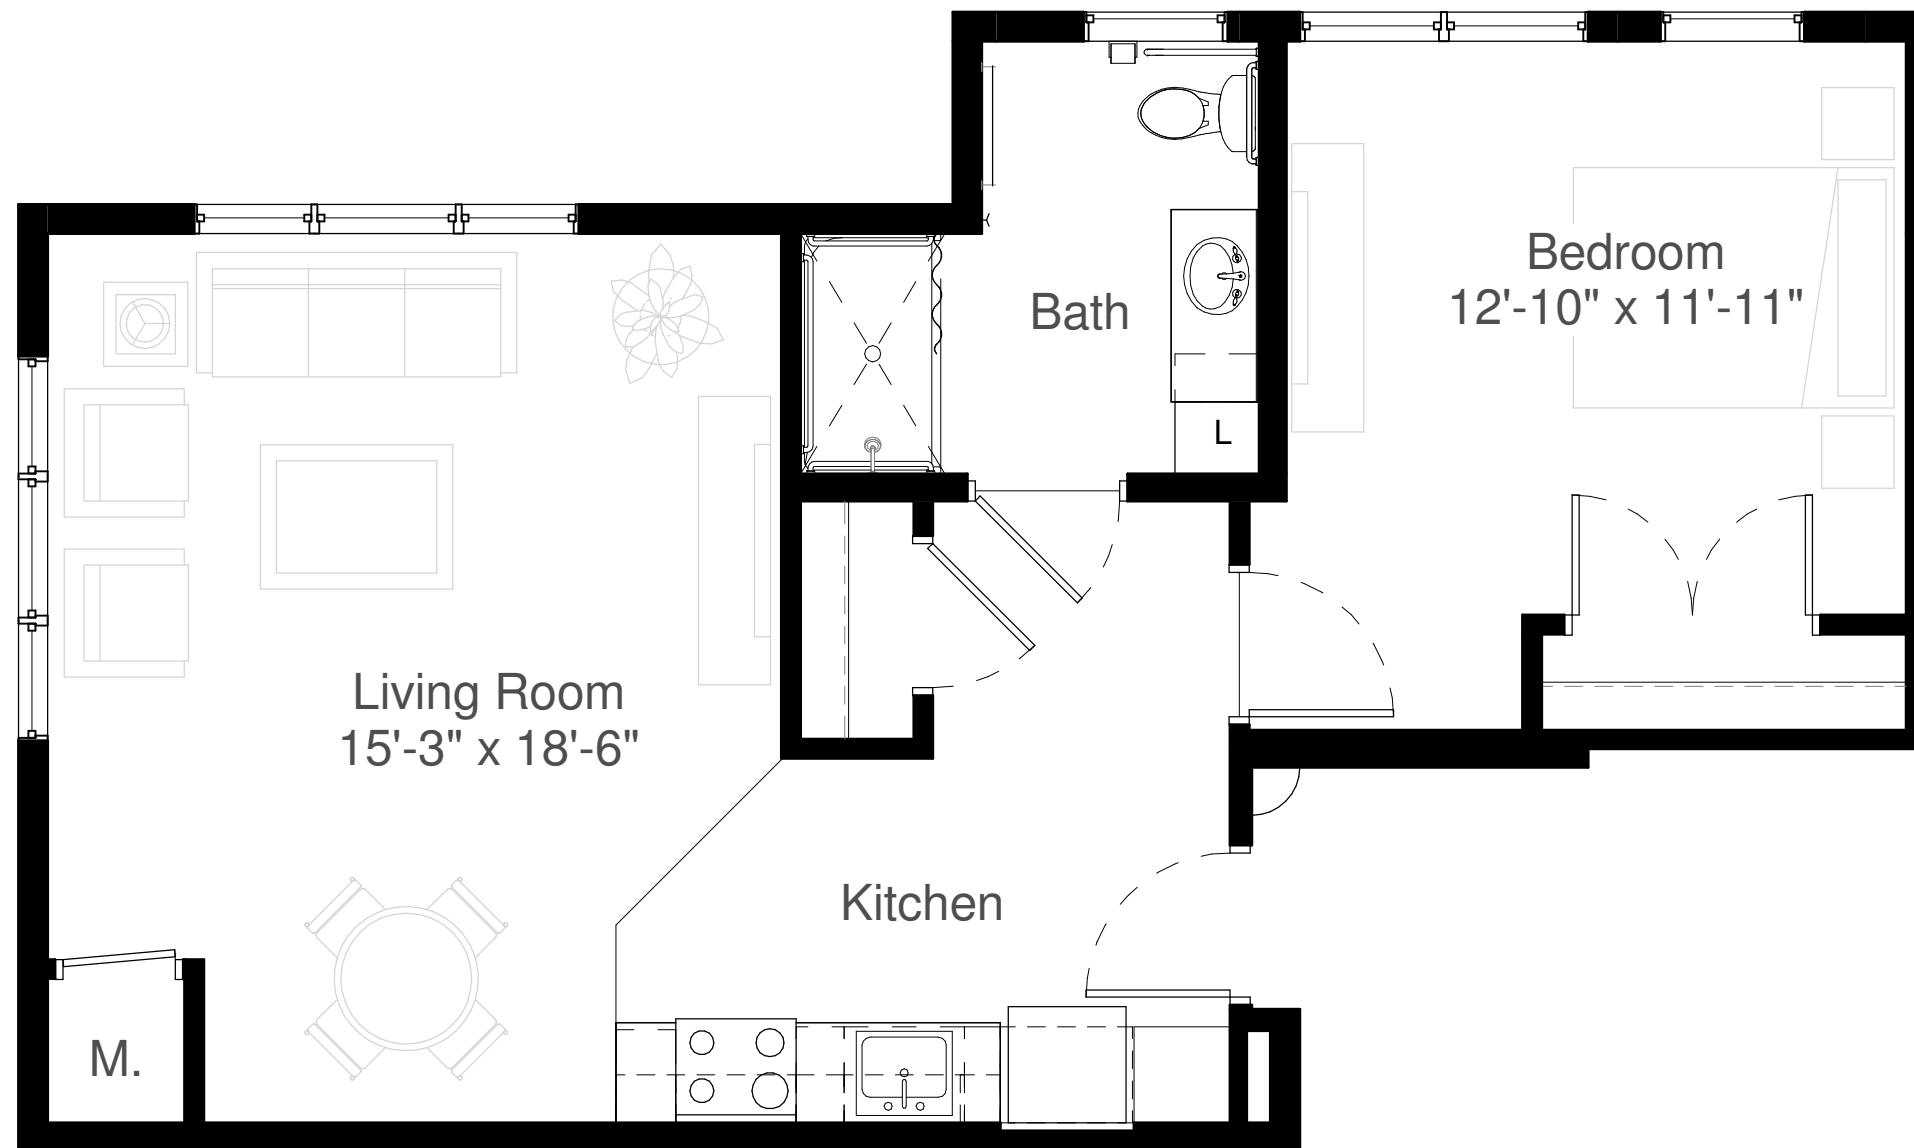

# Silver Creek on Main

AL-A7

One Bedroom  
One Bathroom

Square Feet:  
720

4-Units:  
338, 344,  
438, & 444

\* All dimensions are  
approximate and  
subject to change  
without notice.