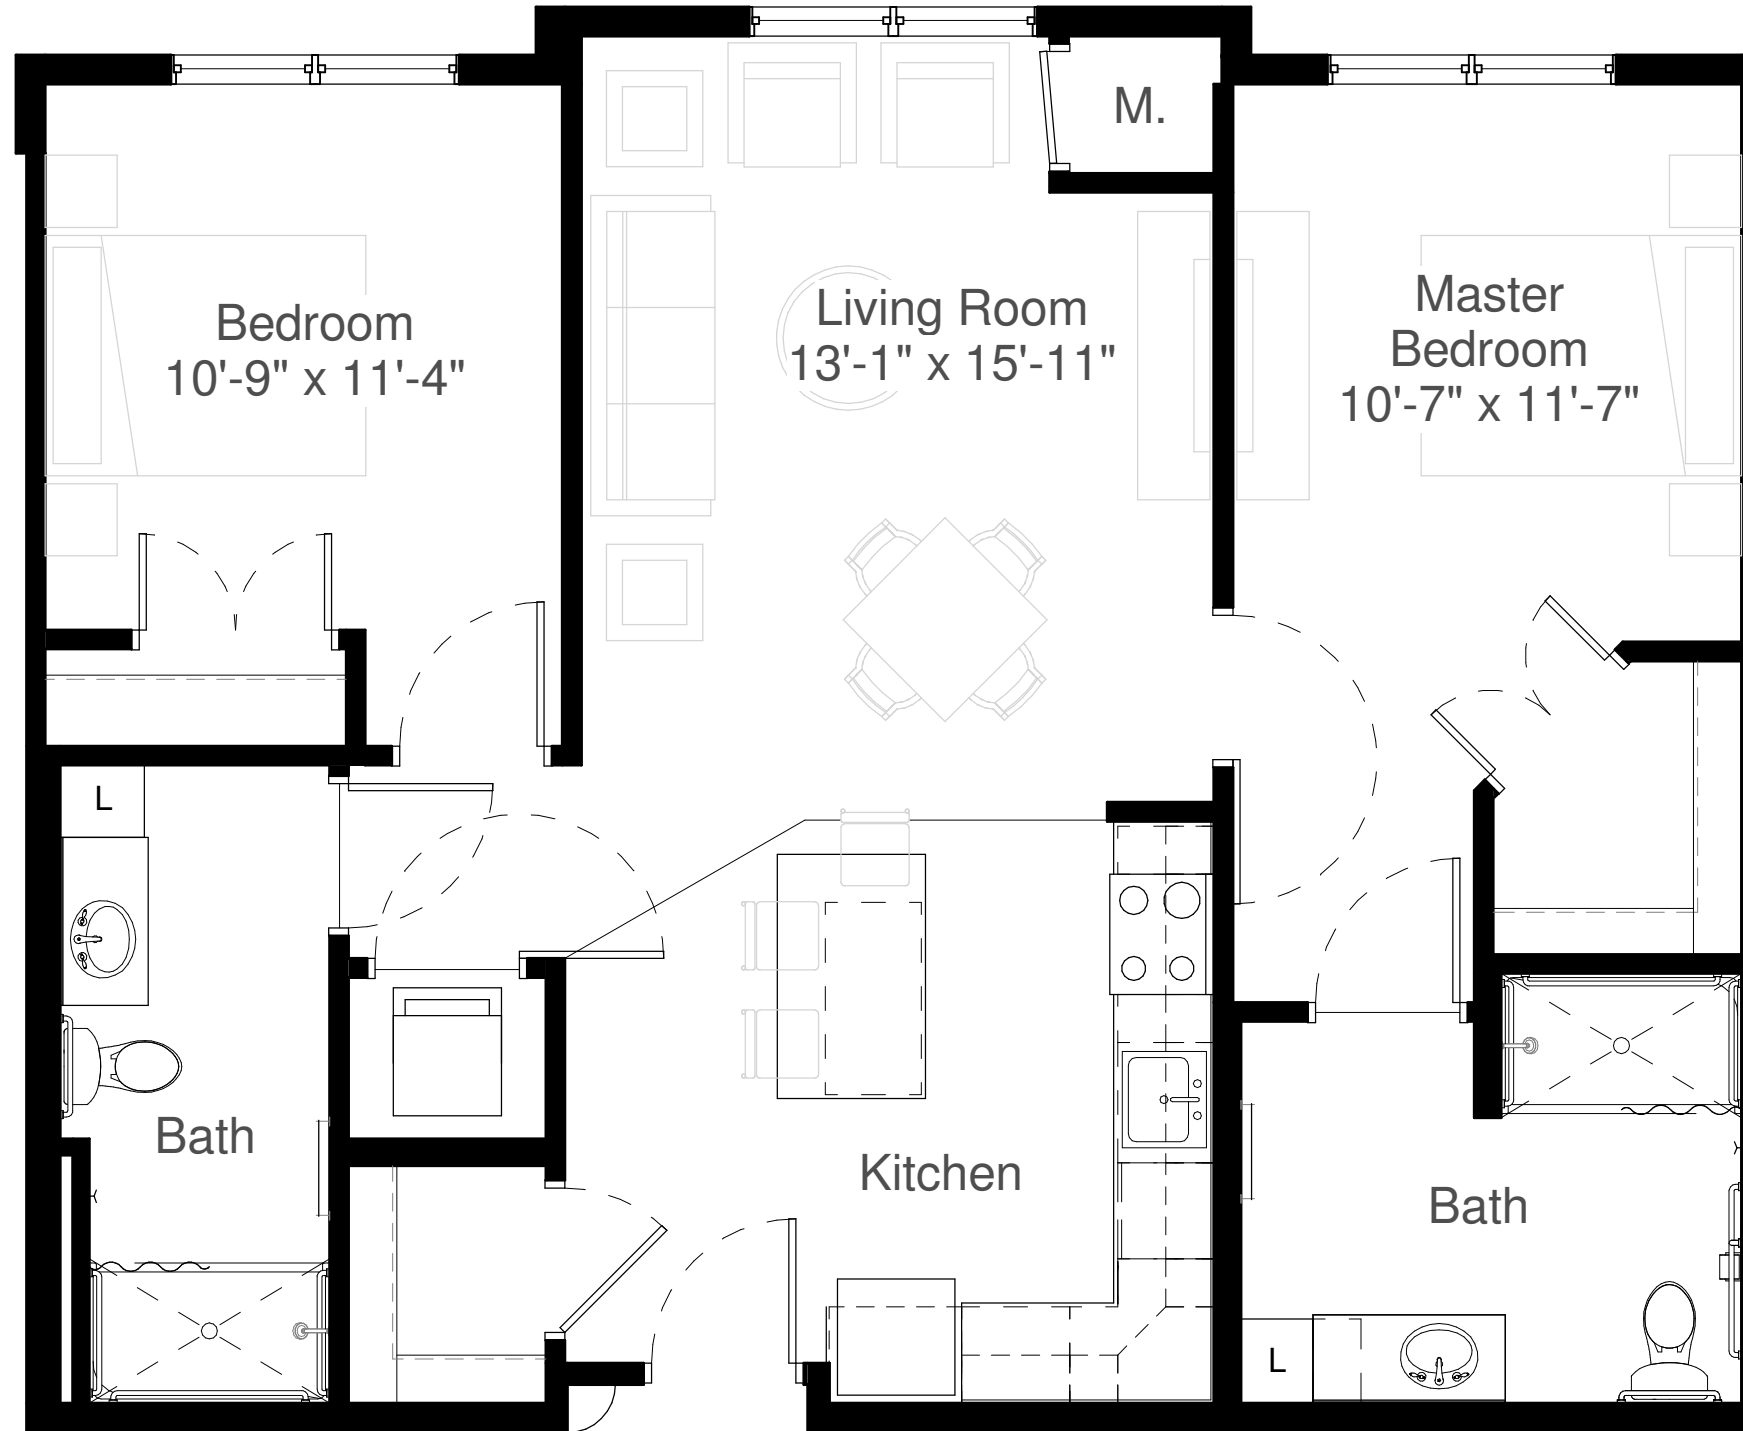

Silver Creek on Main

AL-C1

Two Bedrooms
Two Bathrooms

Square Feet:
1,019

4-Units:
332, 351,
432, & 451

* All dimensions are approximate and subject to change without notice.