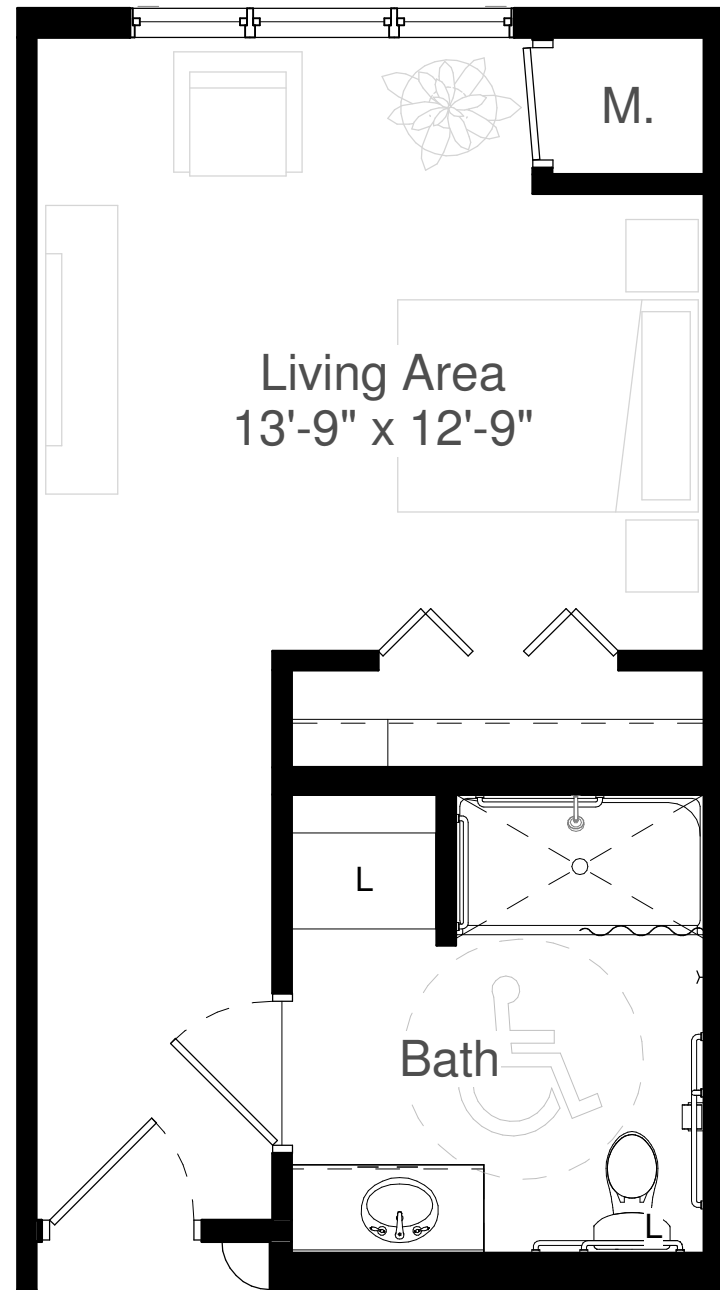

# Silver Creek on Main

MC-1

Studio  
One Bathroom

Square Feet:  
376

4-Units:  
136, 141,  
236, & 241

Accessible

\* All dimensions are approximate and subject to change without notice.