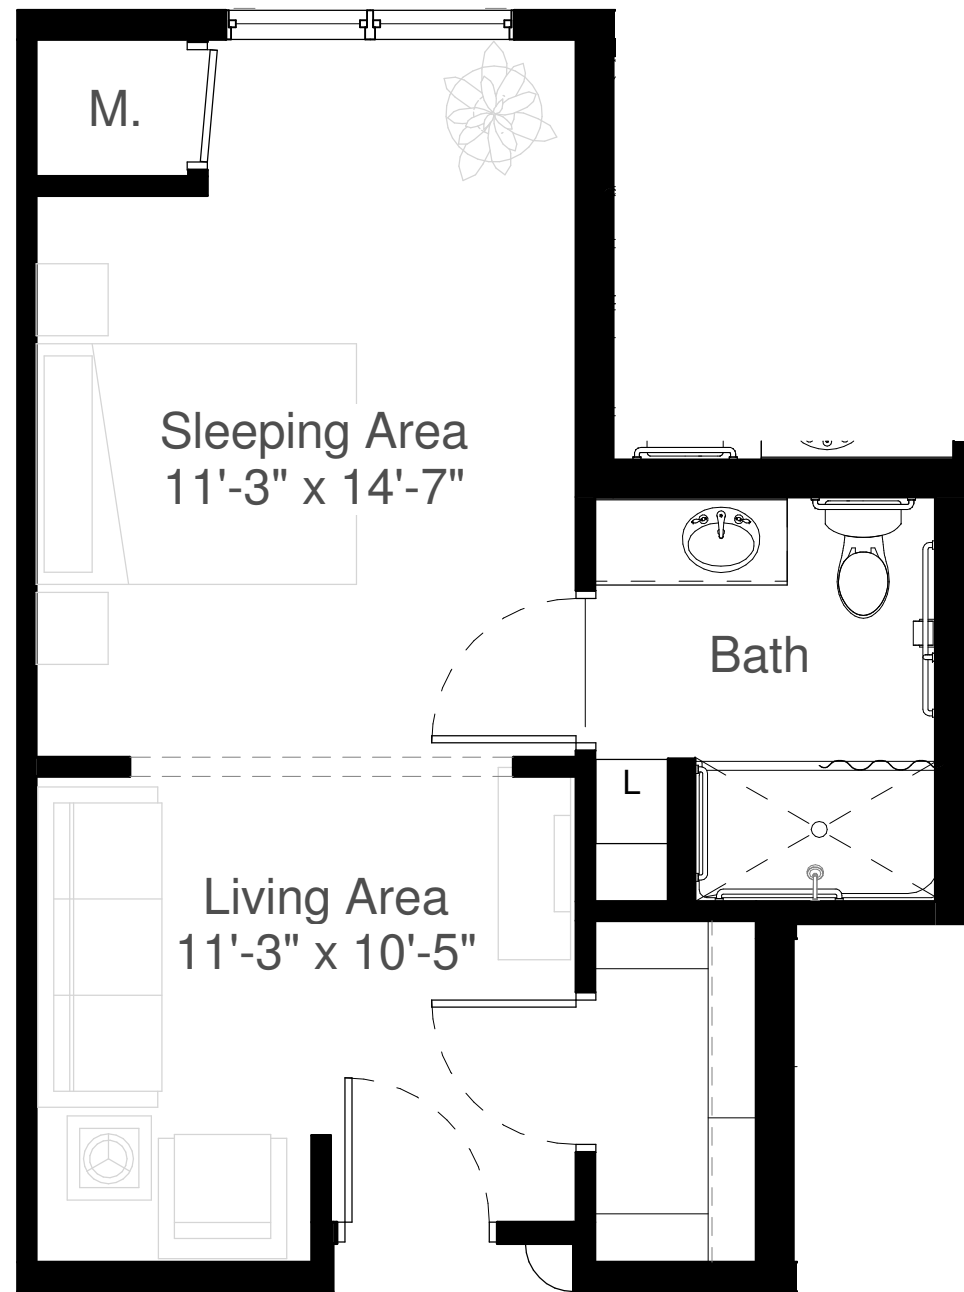

Silver Creek on Main

MC-2A

Studio
One Bathroom

Square Feet:
405

14-Units:
135, 137, 143, 144,
149, 150, 152,
235, 237, 243, 244,
249, 250 & 252

* All dimensions are
approximate and
subject to change
without notice.