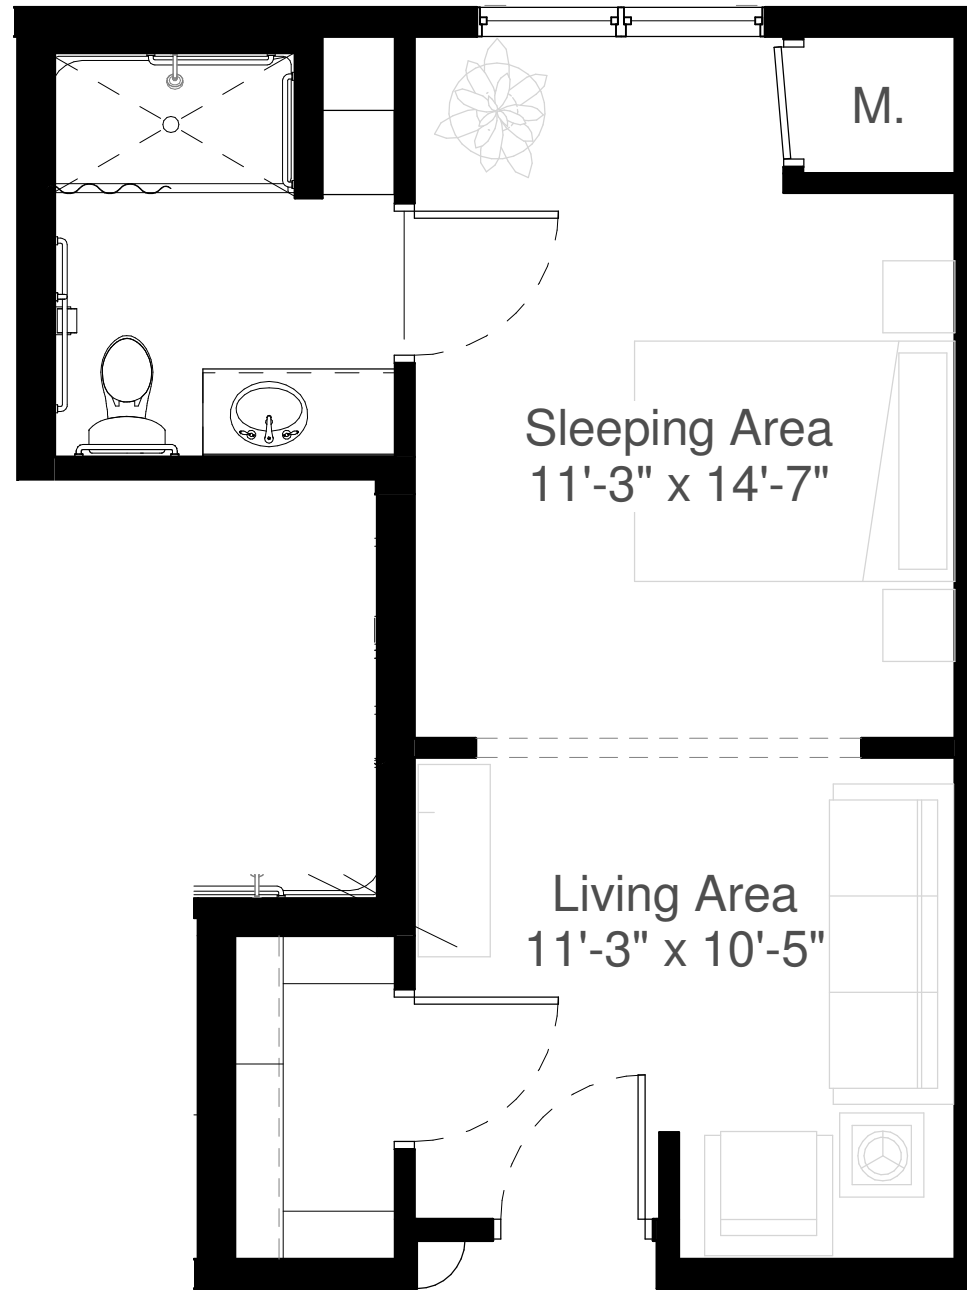

Silver Creek on Main

MC-2B

Studio
One Bathroom

Square Feet:
405

14-Units:
134, 138, 142, 145,
148, 151, 153,
234, 238, 242, 245,
248, 251 & 253

Sleeping Area
11'-3" x 14'-7"

Living Area
11'-3" x 10'-5"

M.

2/14/2014 2:07:51 PM

* All dimensions are
approximate and
subject to change
without notice.