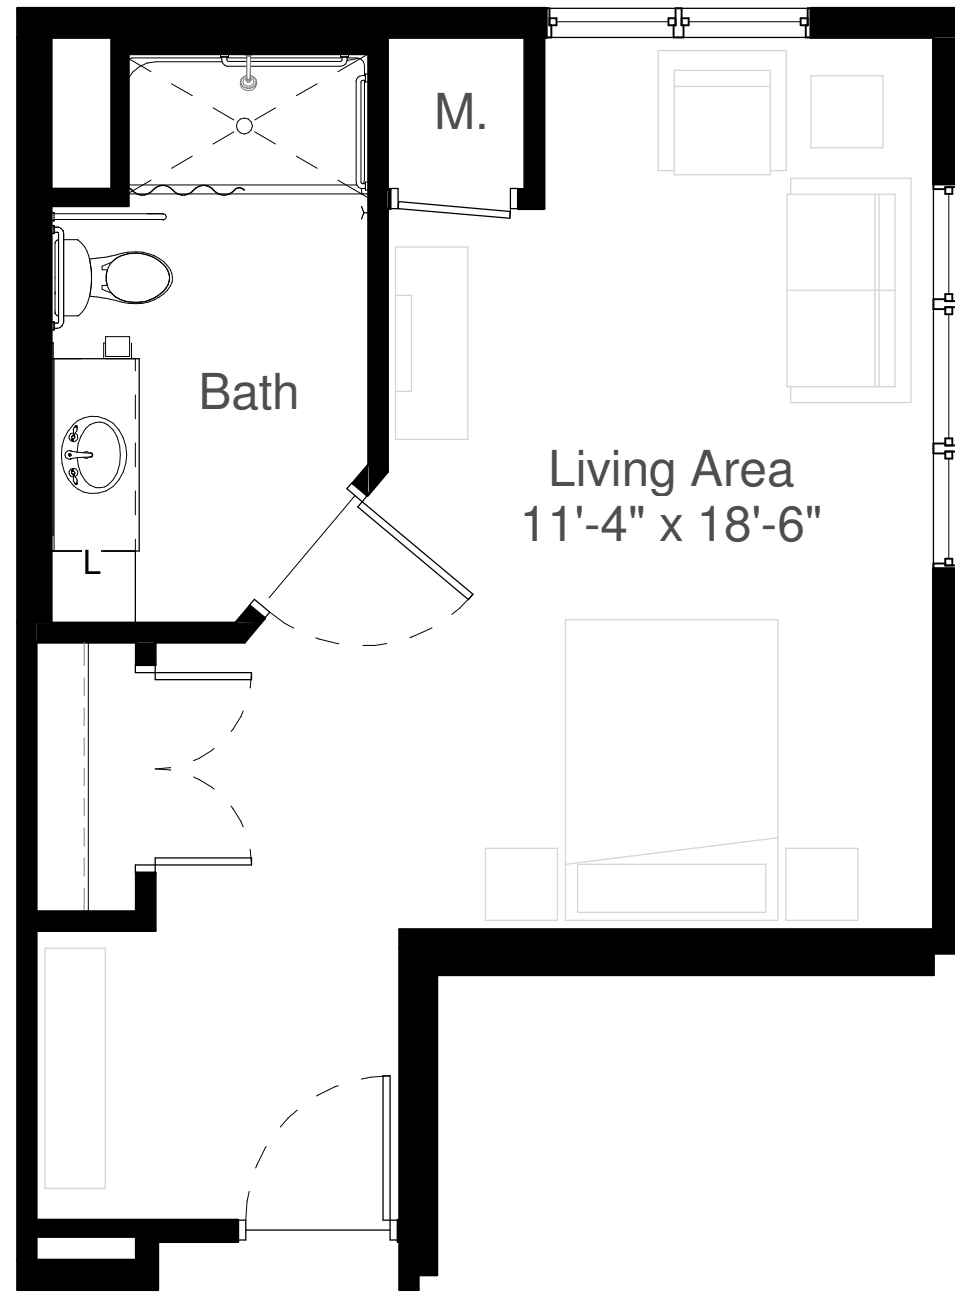

Silver Creek on Main

MC-3

Studio
One Bathroom

Square Feet:
424

8-Units:
139, 140, 146, 147,
239, 240, 246, & 247

* All dimensions are approximate and subject to change without notice.