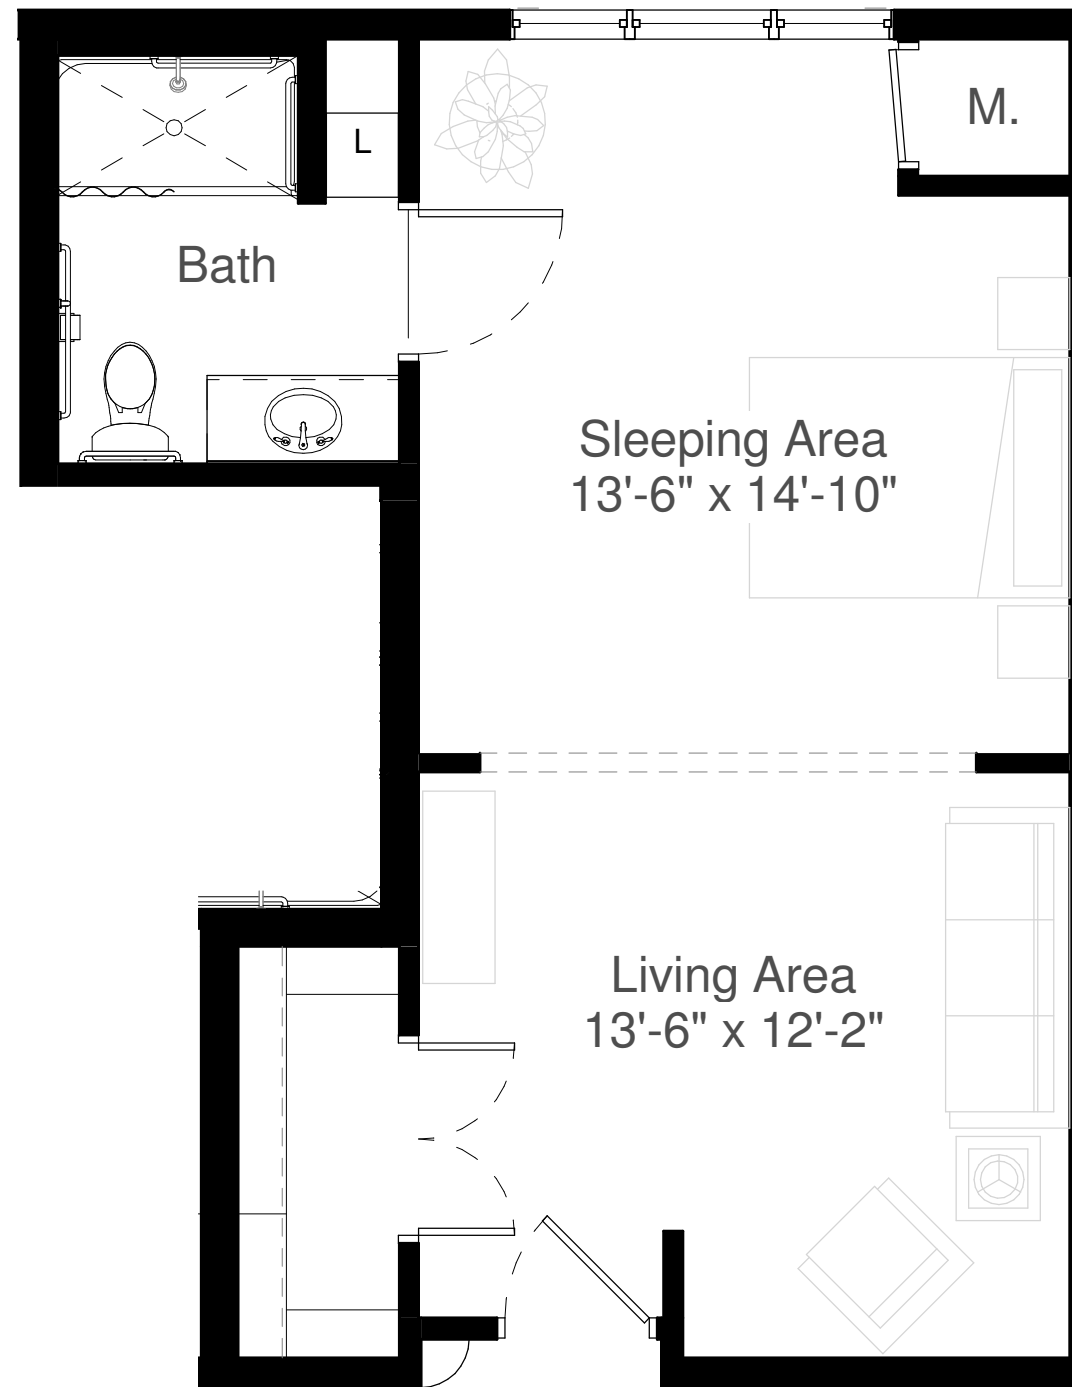

Silver Creek on Main

MC-4B

Studio
One Bathroom

Square Feet:
501

4-Units:
132 & 155
232 & 255

* All dimensions are approximate and subject to change without notice.