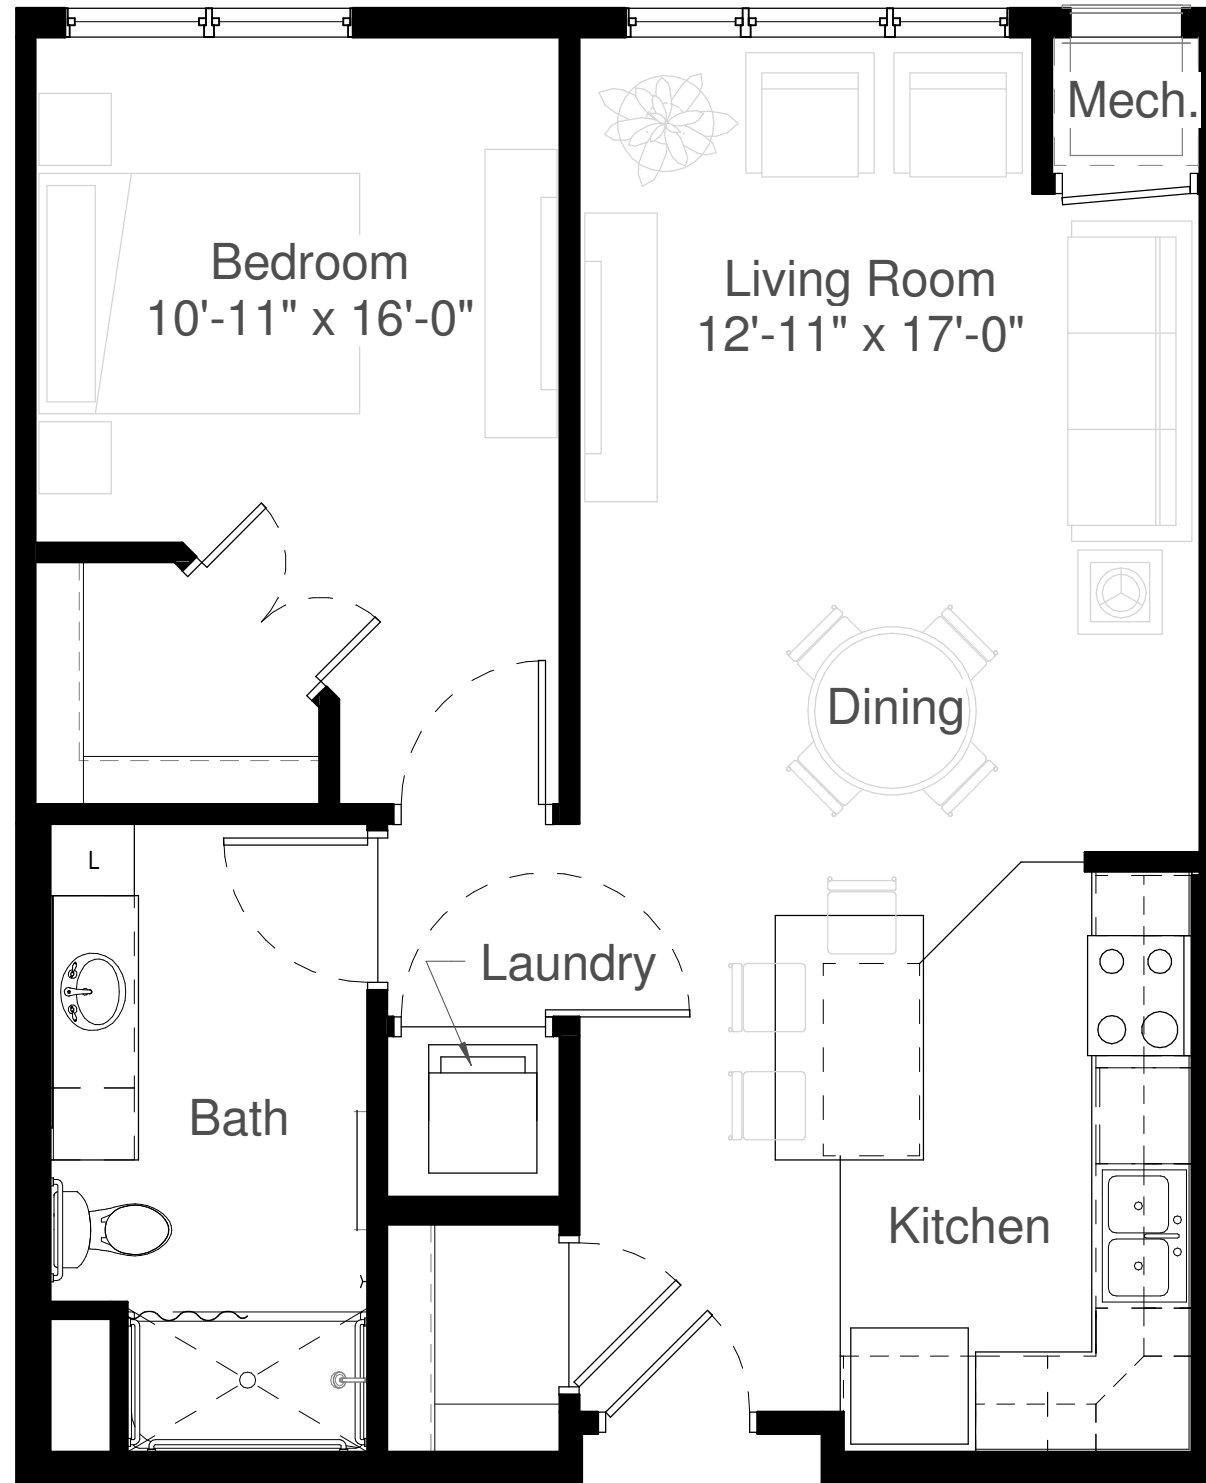

Silver Creek on Main

IL-A2b

One Bedroom
One Bathroom

Square Feet:
745

4-Units:
123, 223,
323 & 423

2/14/2014 2:08:00 PM

* All dimensions are
approximate and
subject to change
without notice.