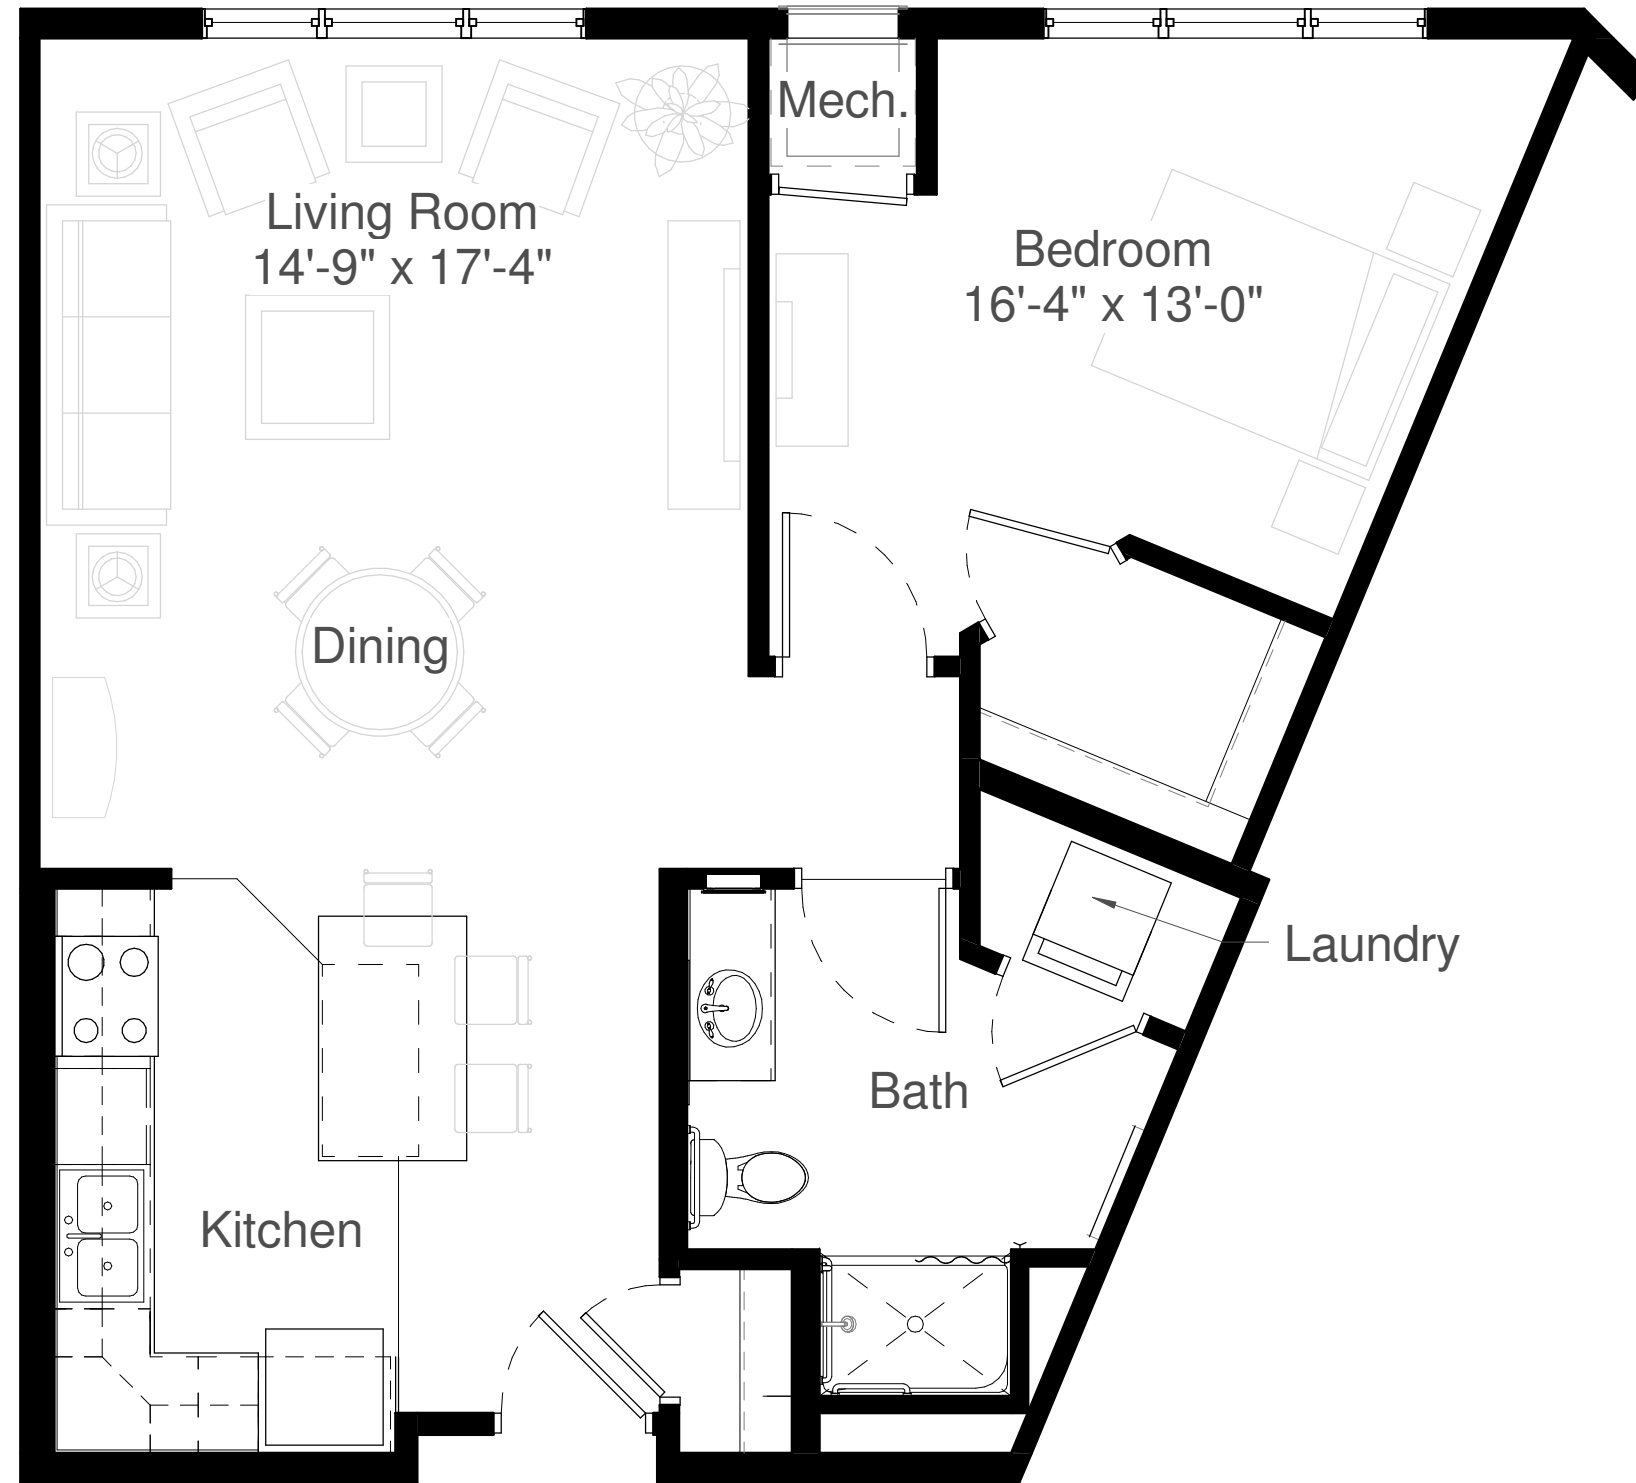

Silver Creek on Main

IL-A3

One Bedroom
One Bathroom

Square Feet:
780

4-Units:
113,
213,
313,
& 413

* All dimensions are
approximate and
subject to change
without notice.