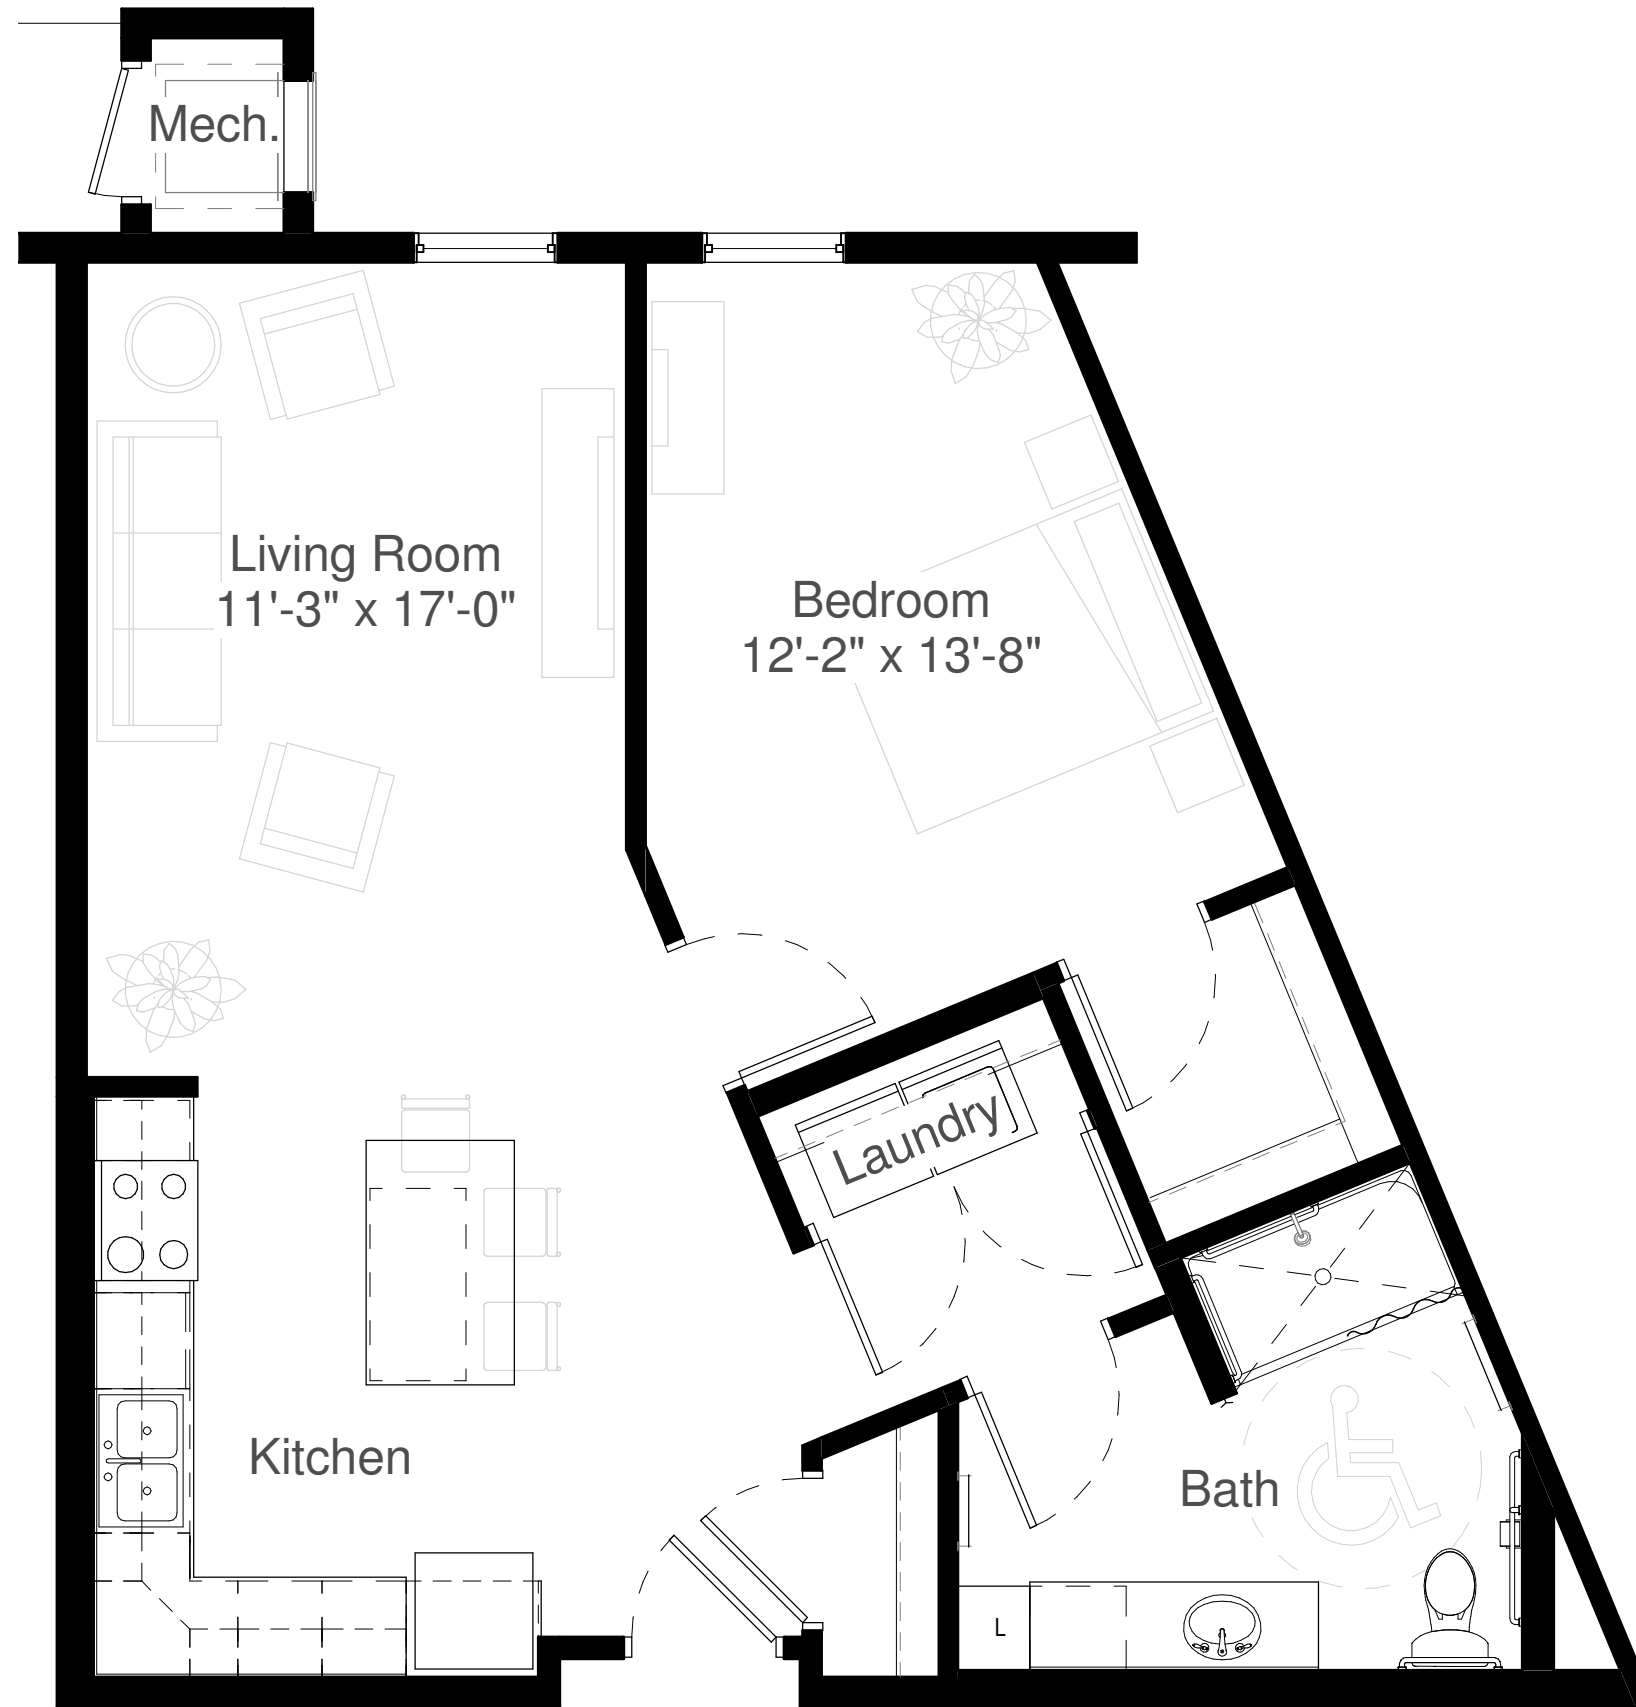

# Silver Creek on Main

IL-A5

One Bedroom  
One Bathroom

Square Feet:  
818

1-Units:  
105

Type A

\* All dimensions are approximate and subject to change without notice.