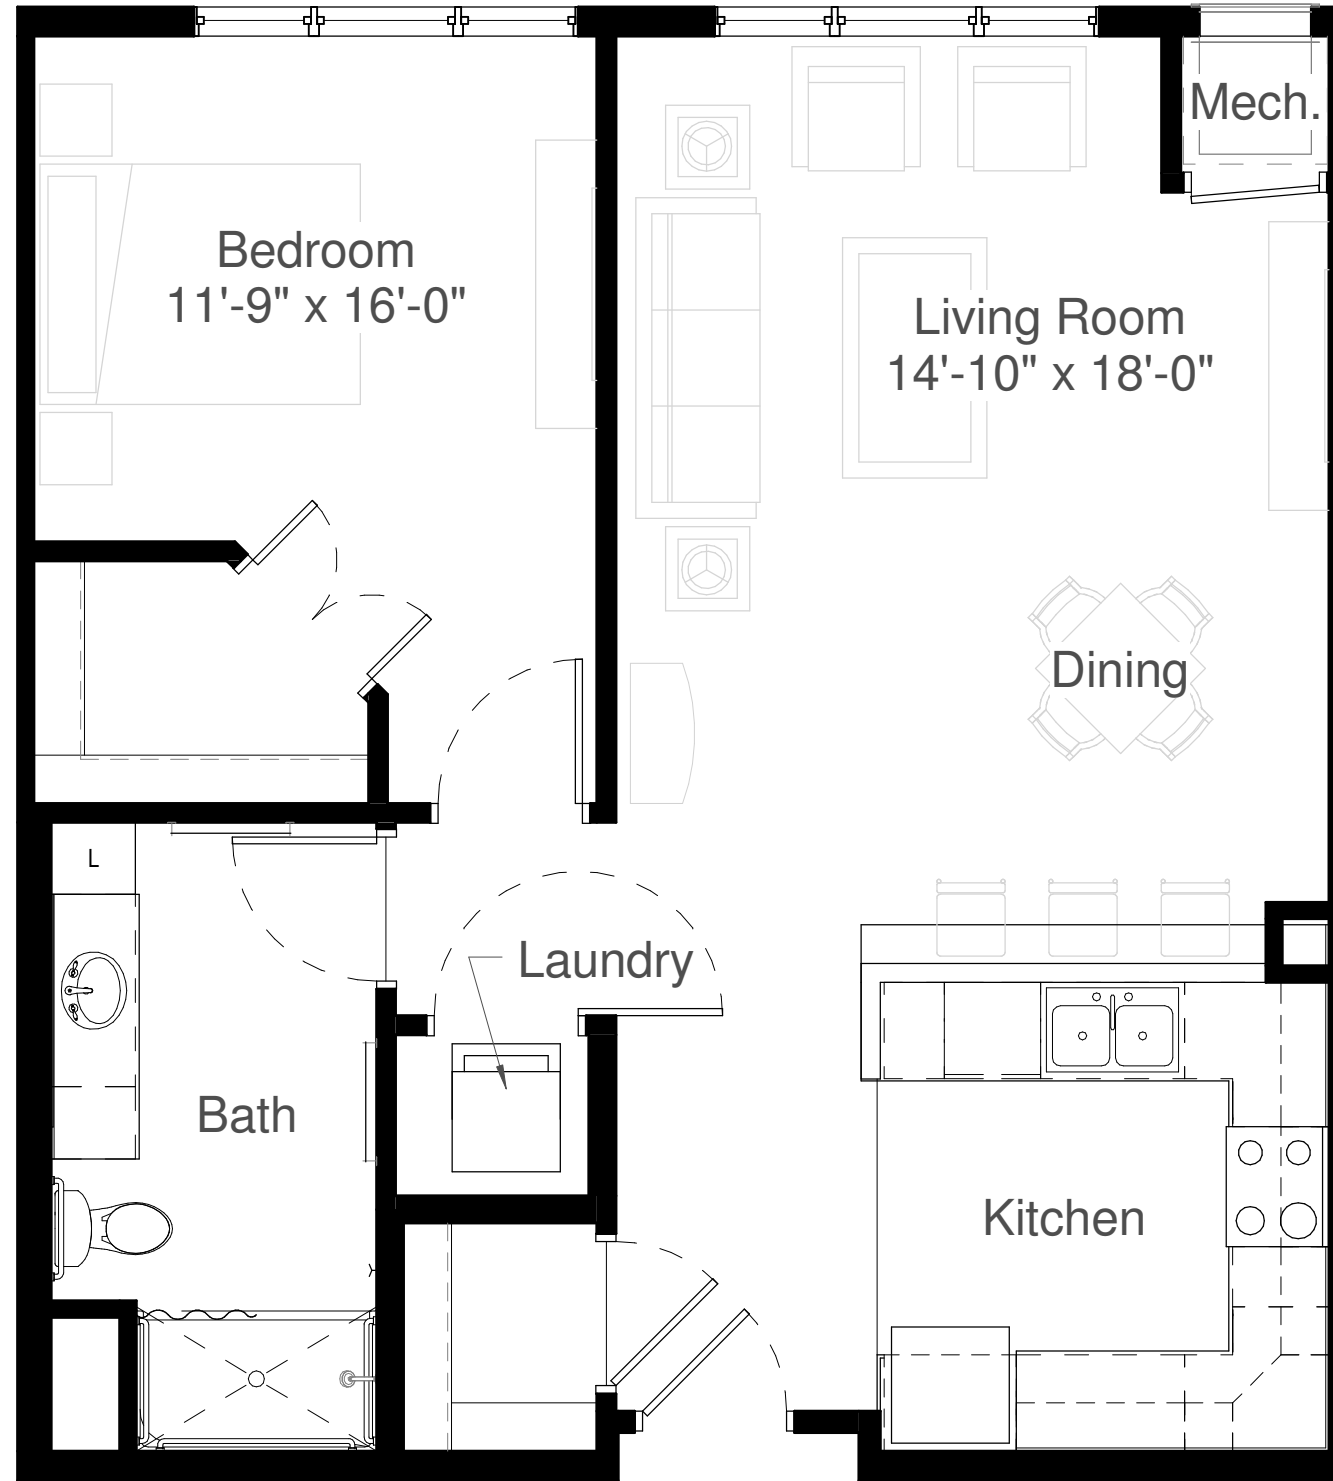

Silver Creek on Main

IL-A7

One Bedroom
One Bathroom

Square Feet:
835

8-Units:
103, 126,
203, 226,
303,326,
403 & 426

2/14/2014 2:08:07 PM

* All dimensions are approximate and subject to change without notice.