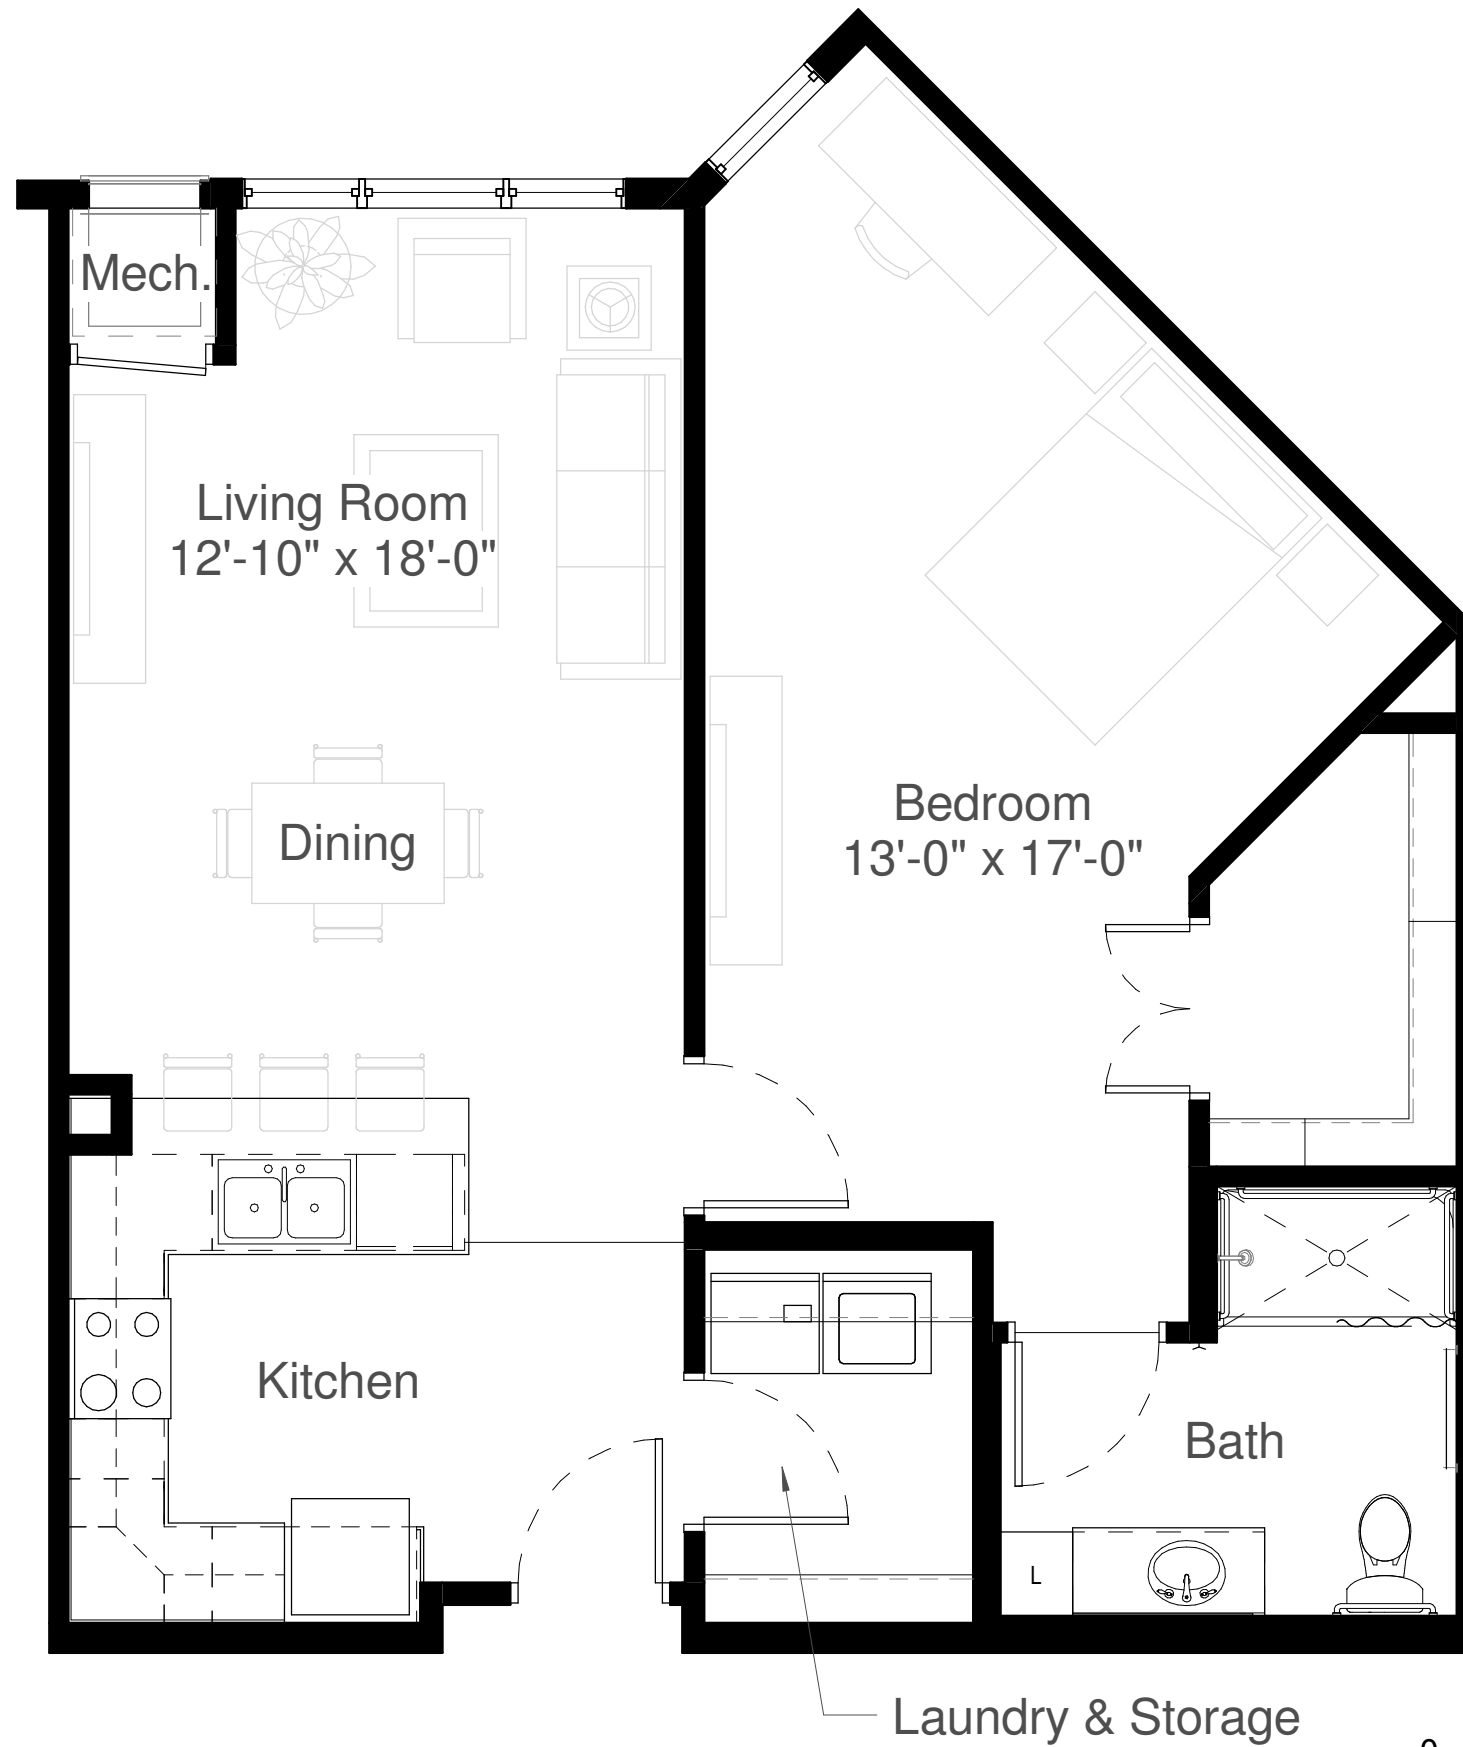

Silver Creek on Main

IL-A8

One Bedroom
One Bathroom

Square Feet:
858

8-Units:
116, 117,
216, 217,
316, 317,
416, & 417

* All dimensions are
approximate and
subject to change
without notice.