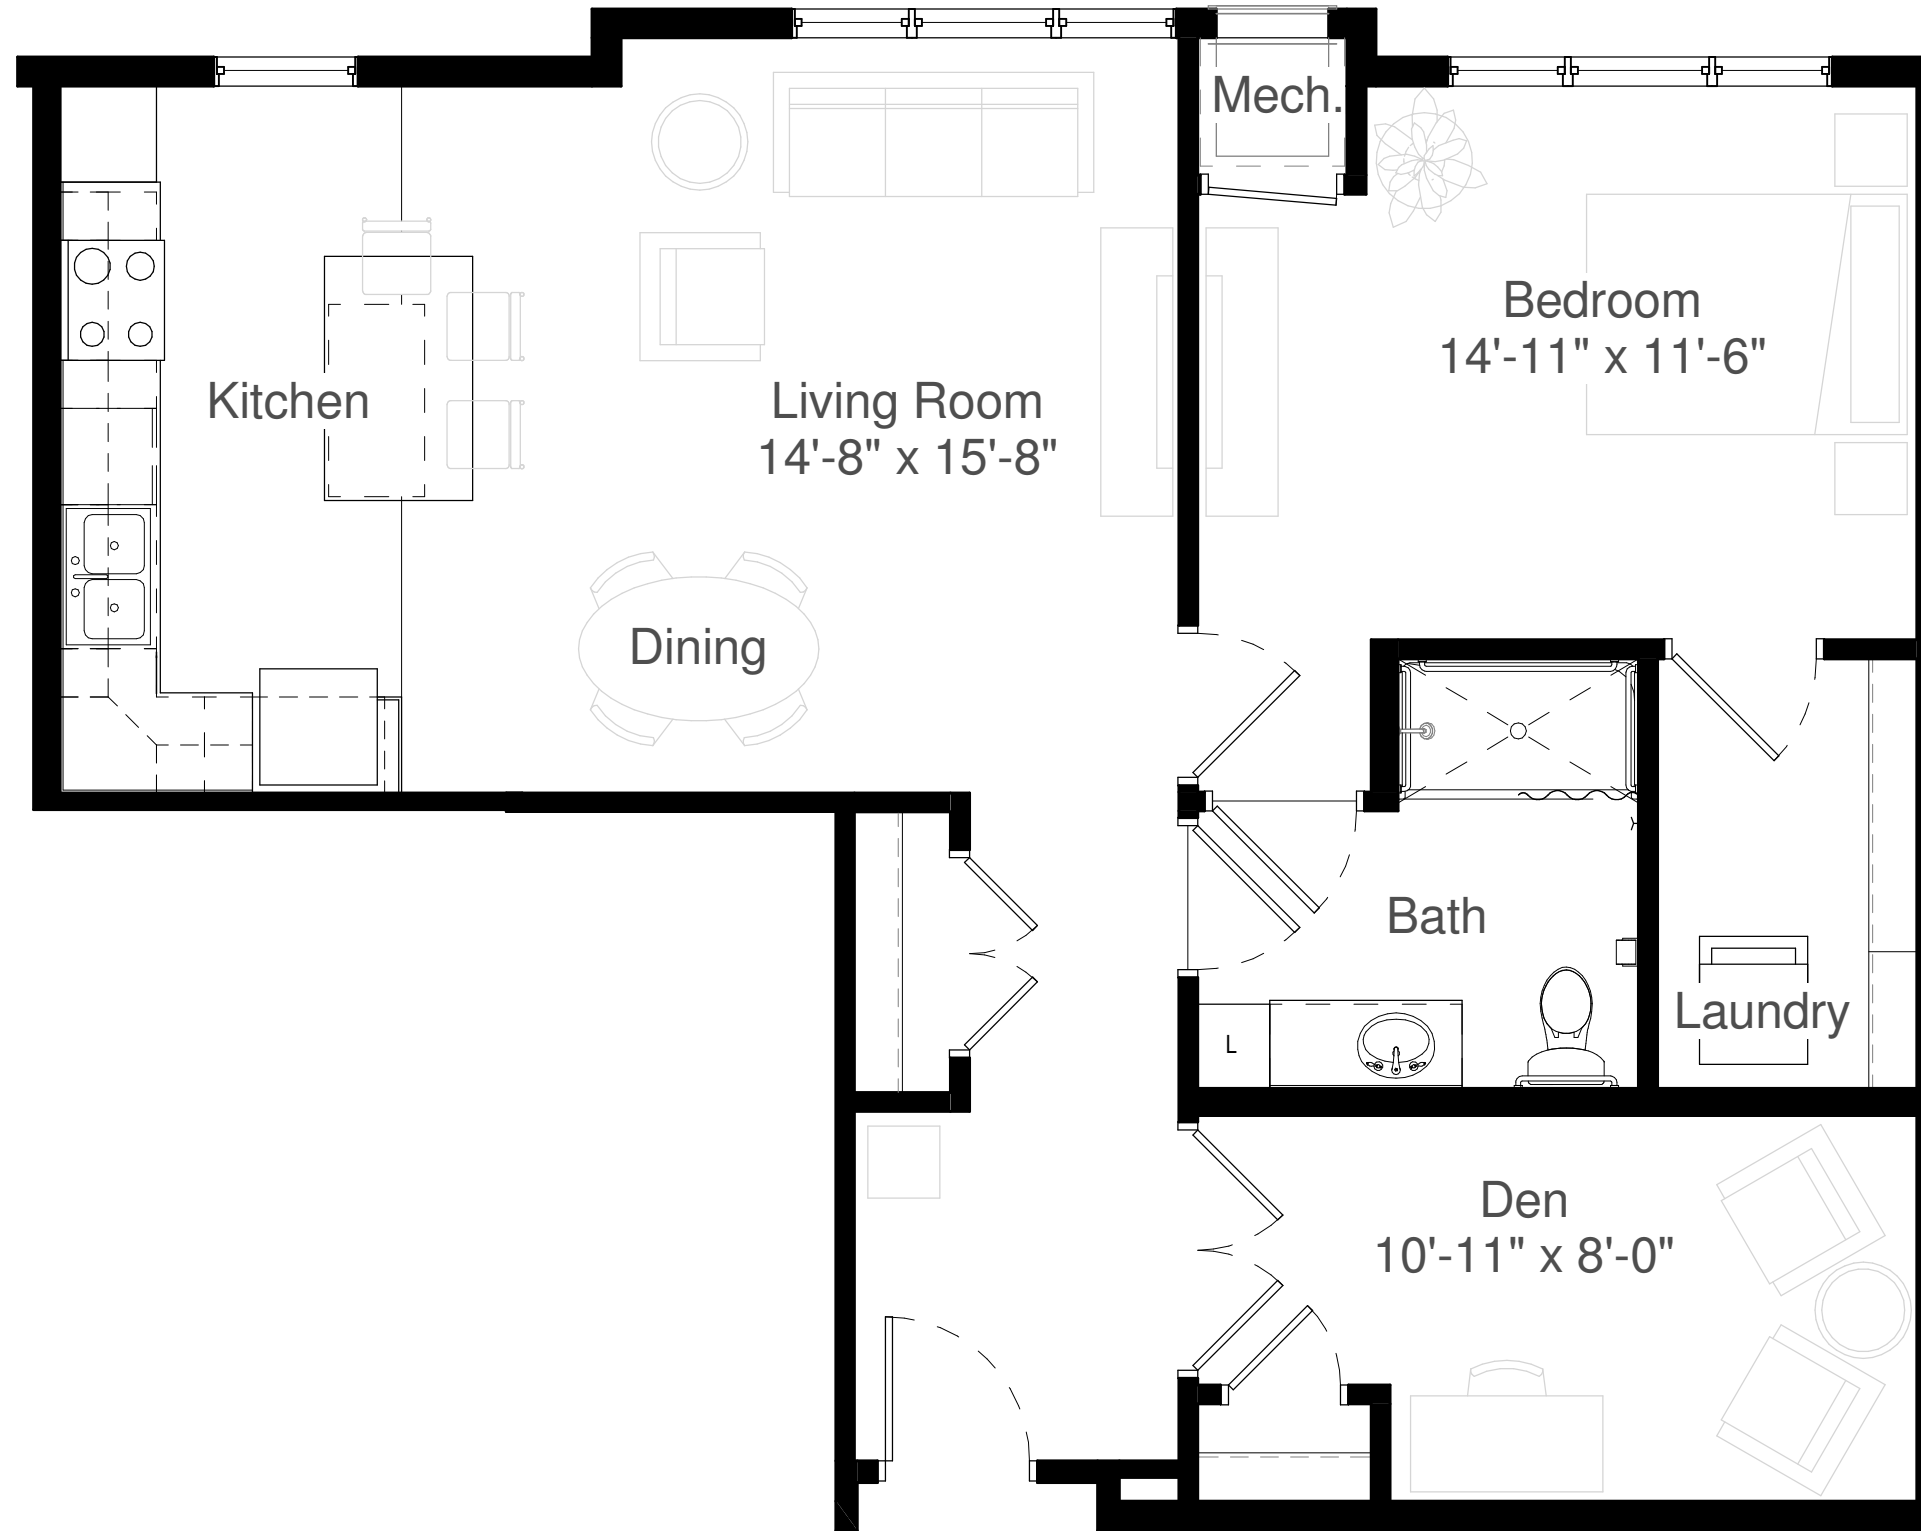

Silver Creek on Main

IL-B1

One Bedroom
One Bathroom
Den

Square Feet:
958

2-Units:
327 & 427

* All dimensions are approximate and subject to change without notice.