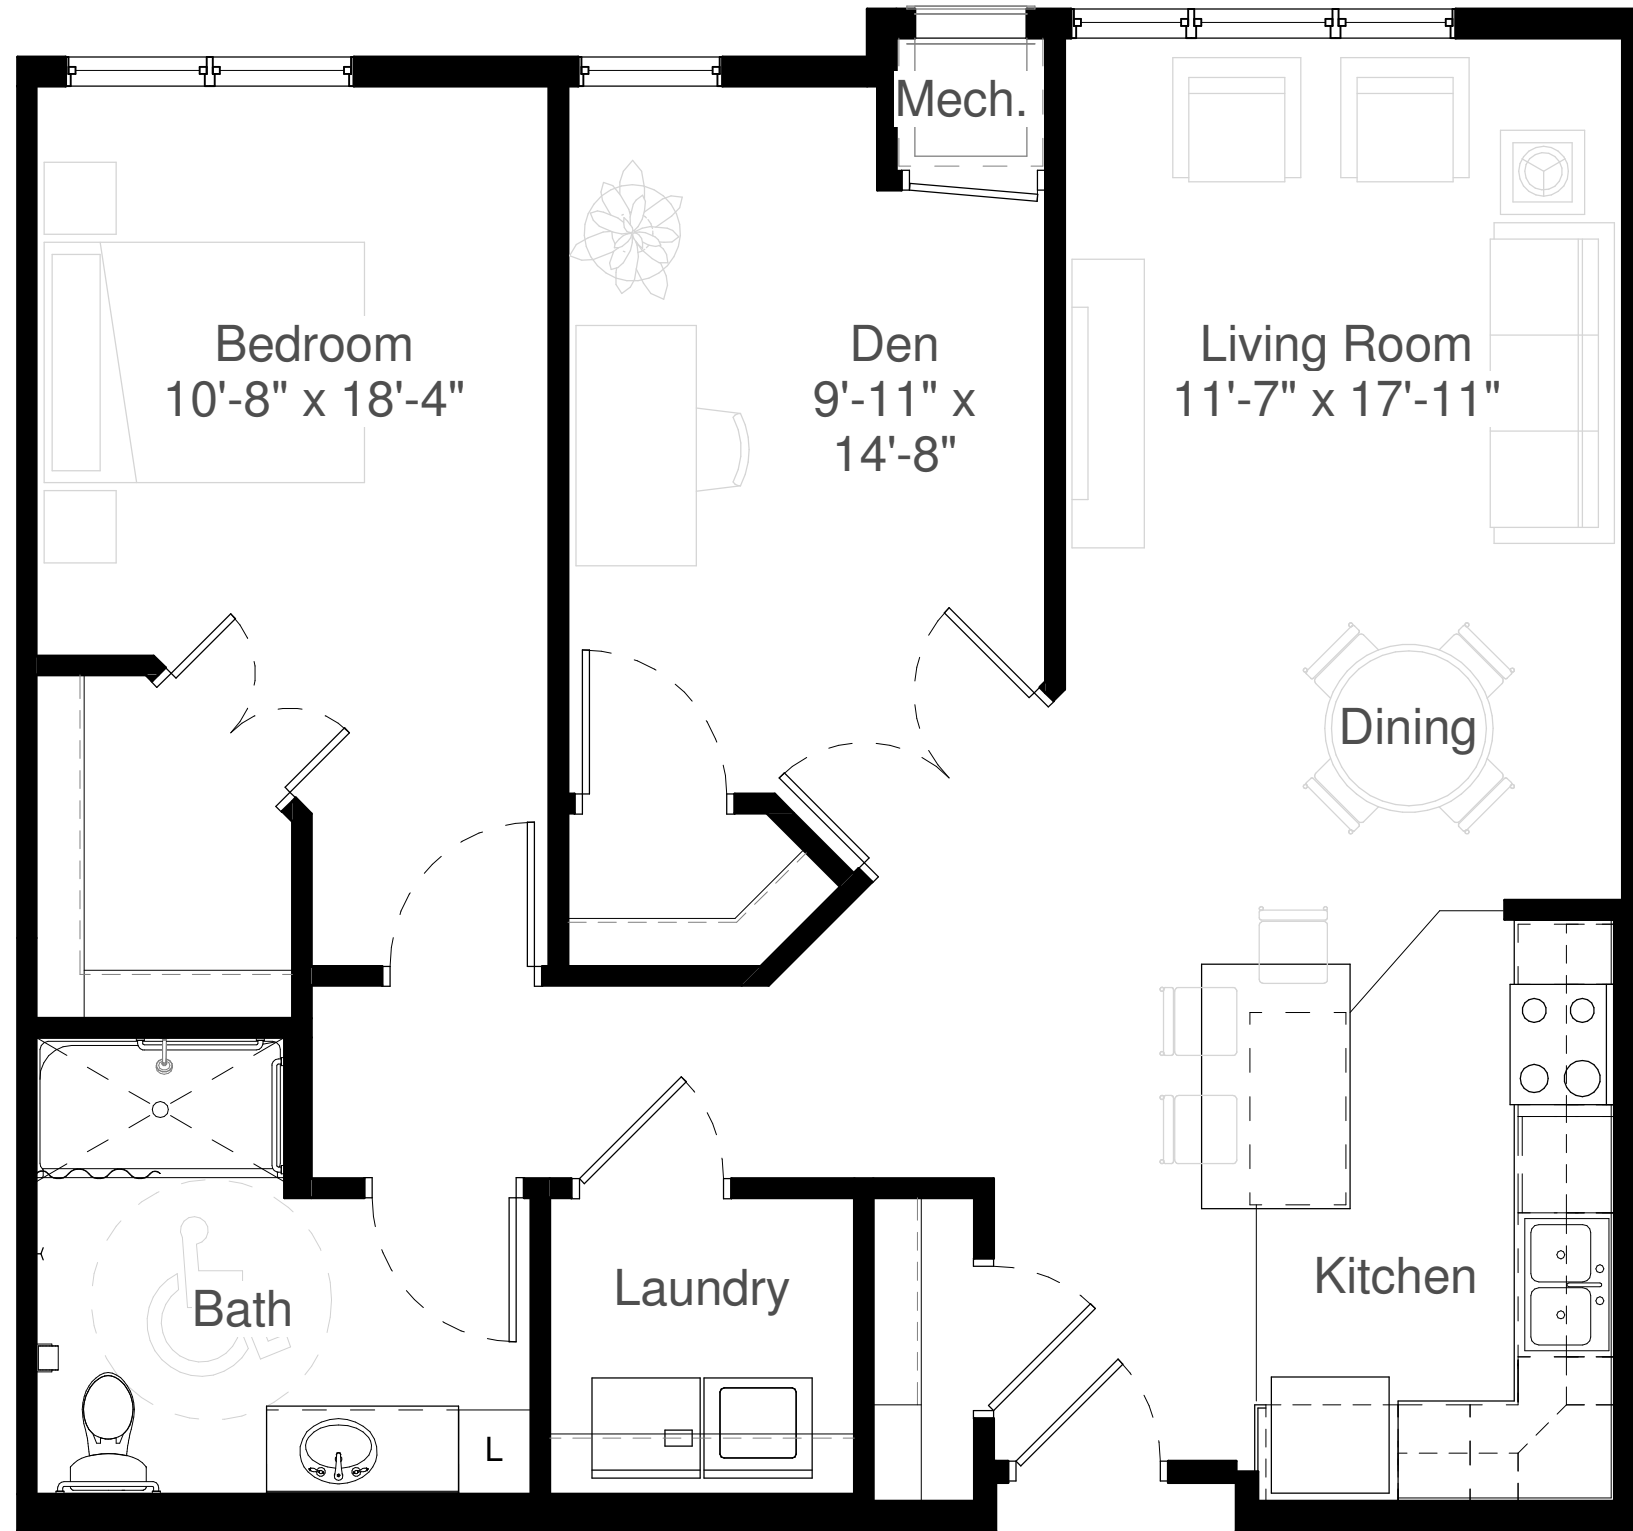

# Silver Creek on Main

IL-B3

One Bedroom  
One Bathroom  
Den

Square Feet:  
1,024

2-Units:  
329 & 429

Type A

\* All dimensions are approximate and subject to change without notice.