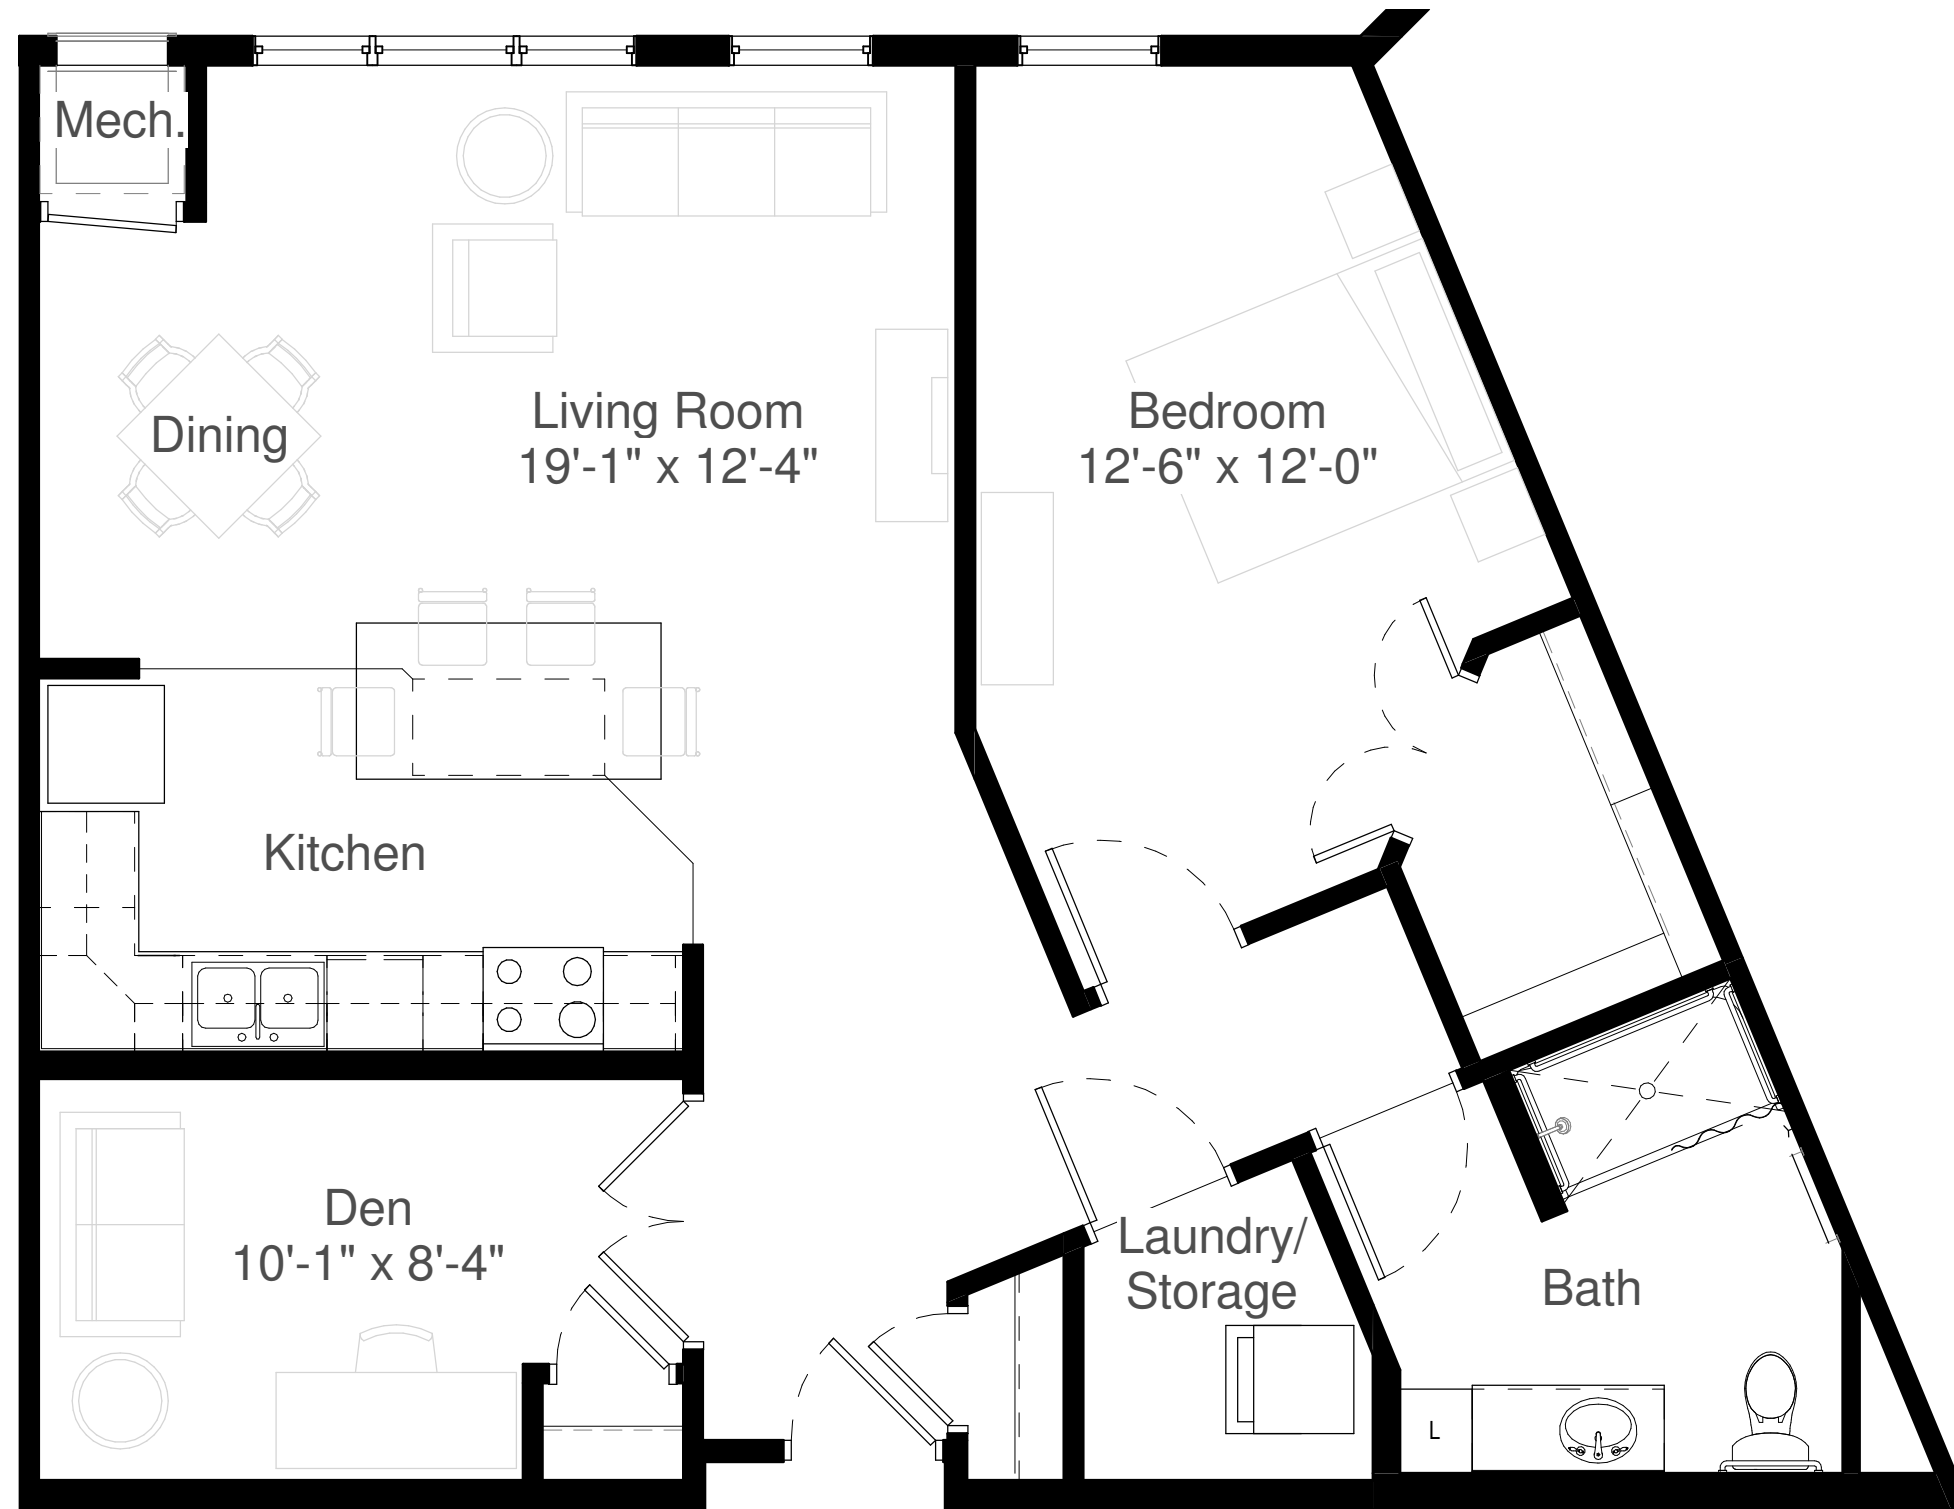

Silver Creek on Main

IL-B4b

One Bedroom
One Bathroom
Den

Square Feet:
1,032

4-Units:
124, 224,
324, & 424

* All dimensions are
approximate and
subject to change
without notice.