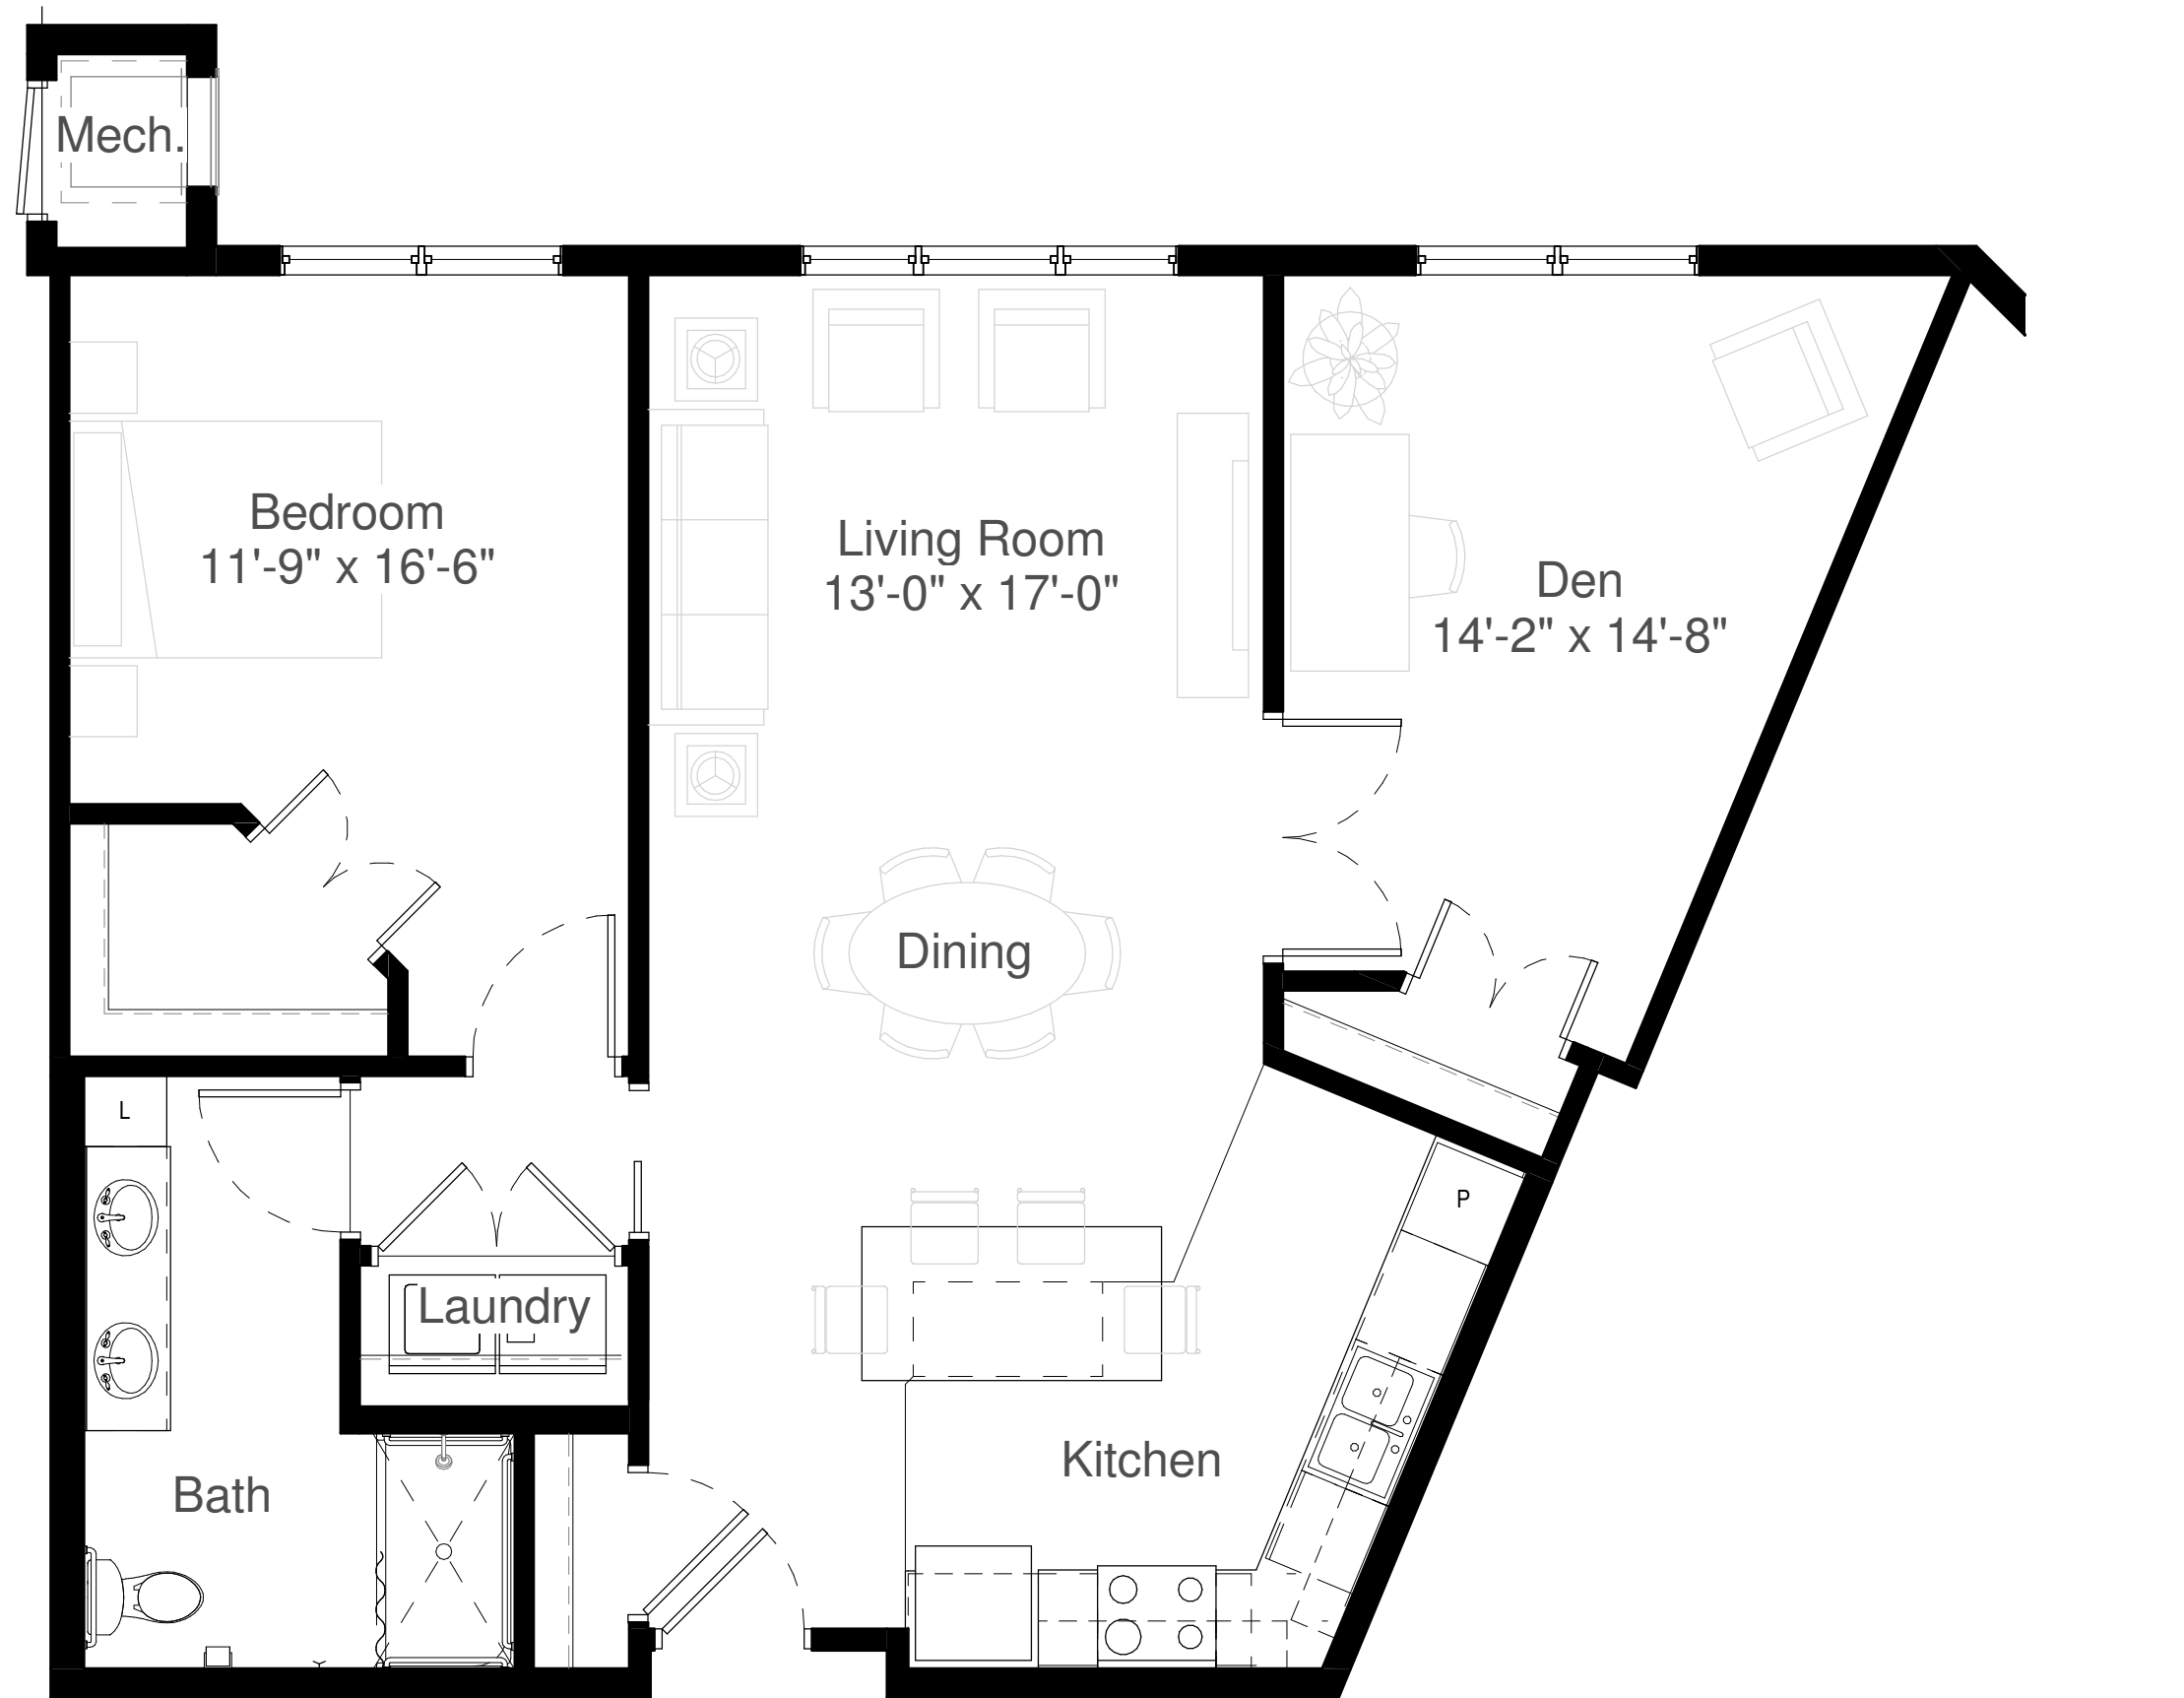

Silver Creek on Main

IL-B5

One Bedroom
One Bathroom
Den

Square Feet:
1,046

4-Units:
114,
214,
314,
& 414

* All dimensions are approximate and subject to change without notice.