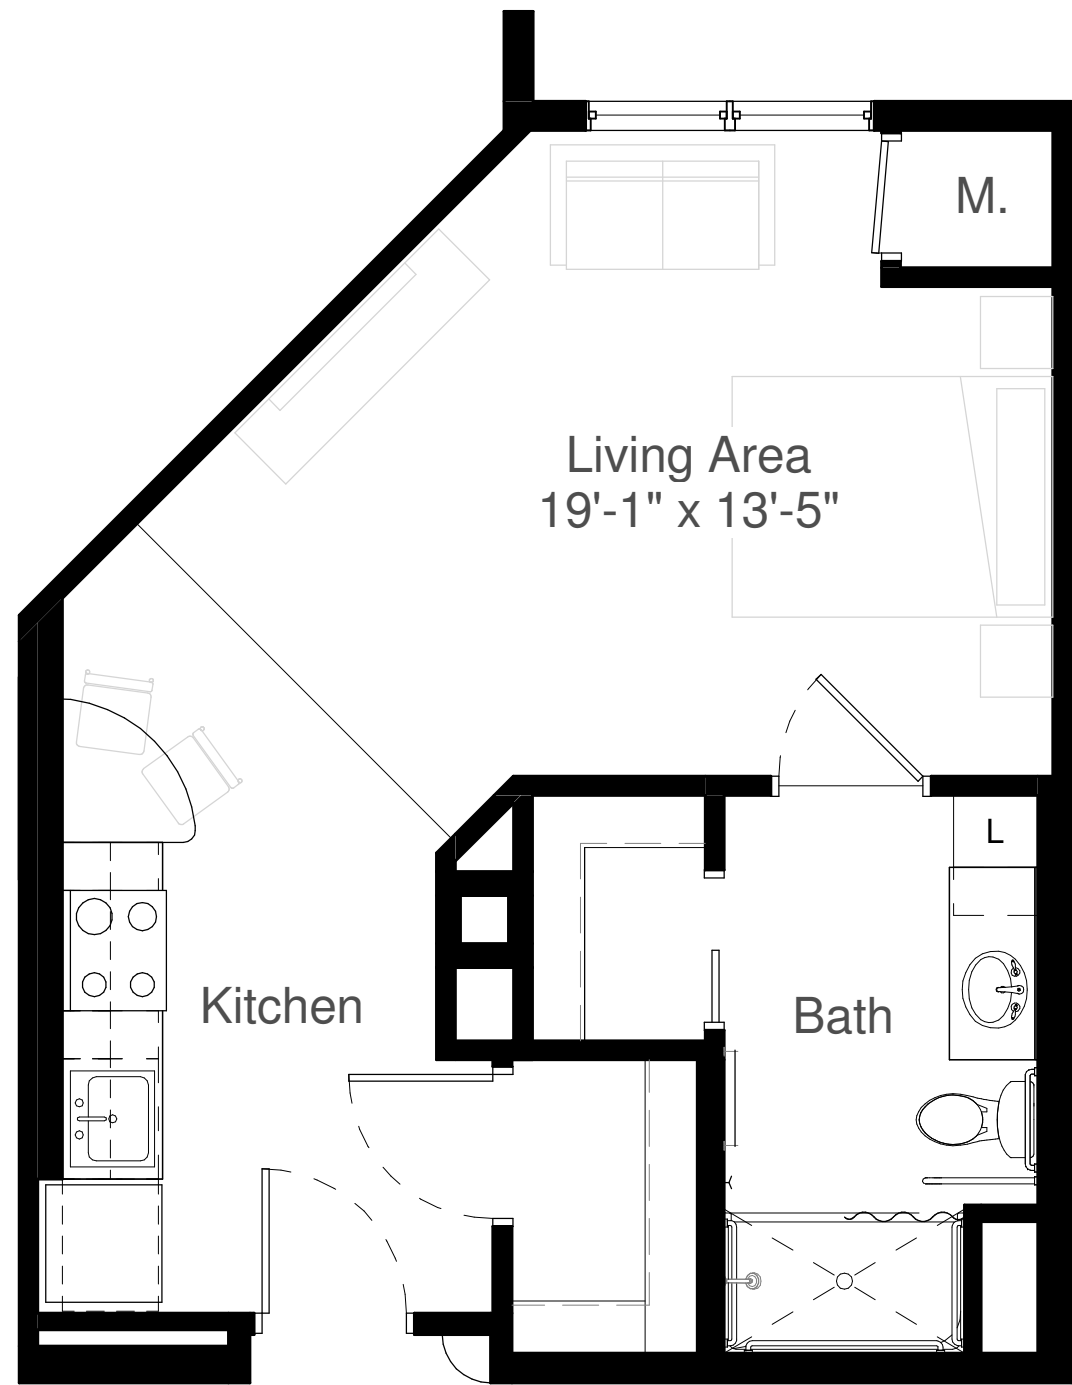

# Silver Creek on Main

AL-S3

Studio  
One Bathroom

Square Feet:  
510

2-Units:  
335 & 435

2/14/2014 2:07:32 PM

\* All dimensions are approximate and subject to change without notice.