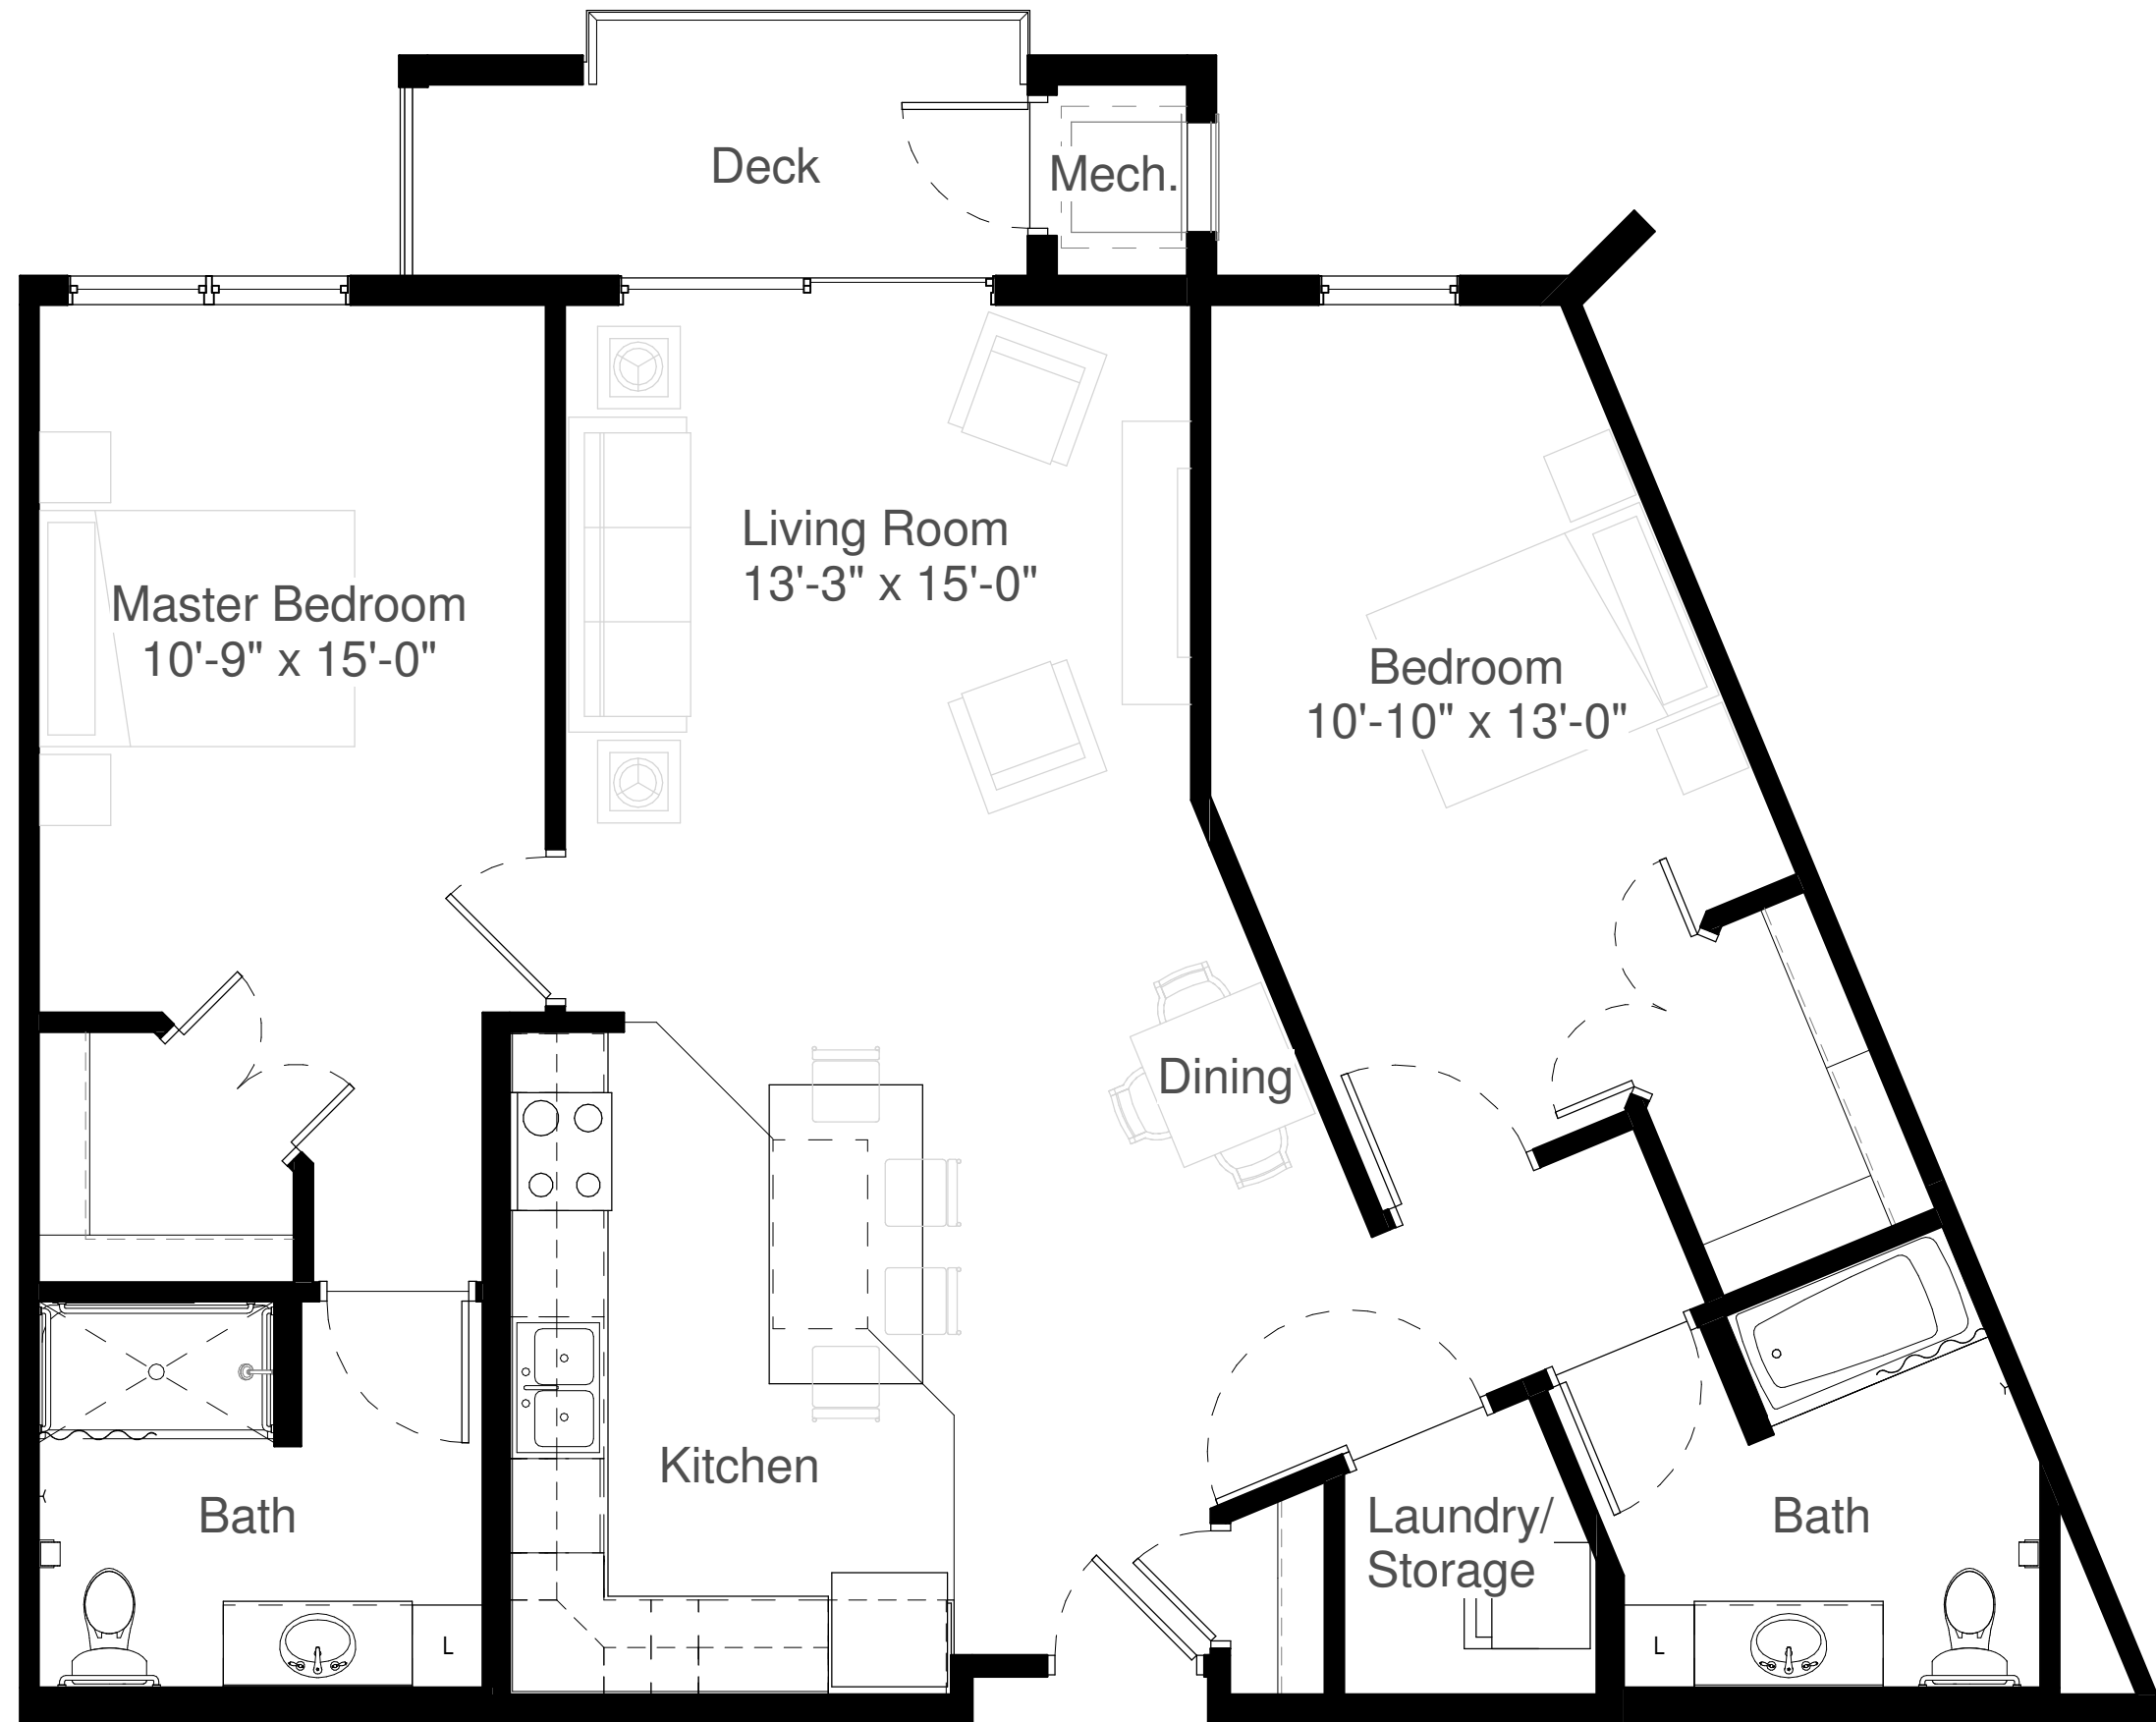

# Silver Creek on Main

IL-C1

Two Bedrooms  
Two Bathrooms  
Deck

Square Feet:  
1,185

8-Units:  
107, 122,  
207, 222,  
307, 322,  
407, & 422

\* All dimensions are approximate and subject to change without notice.