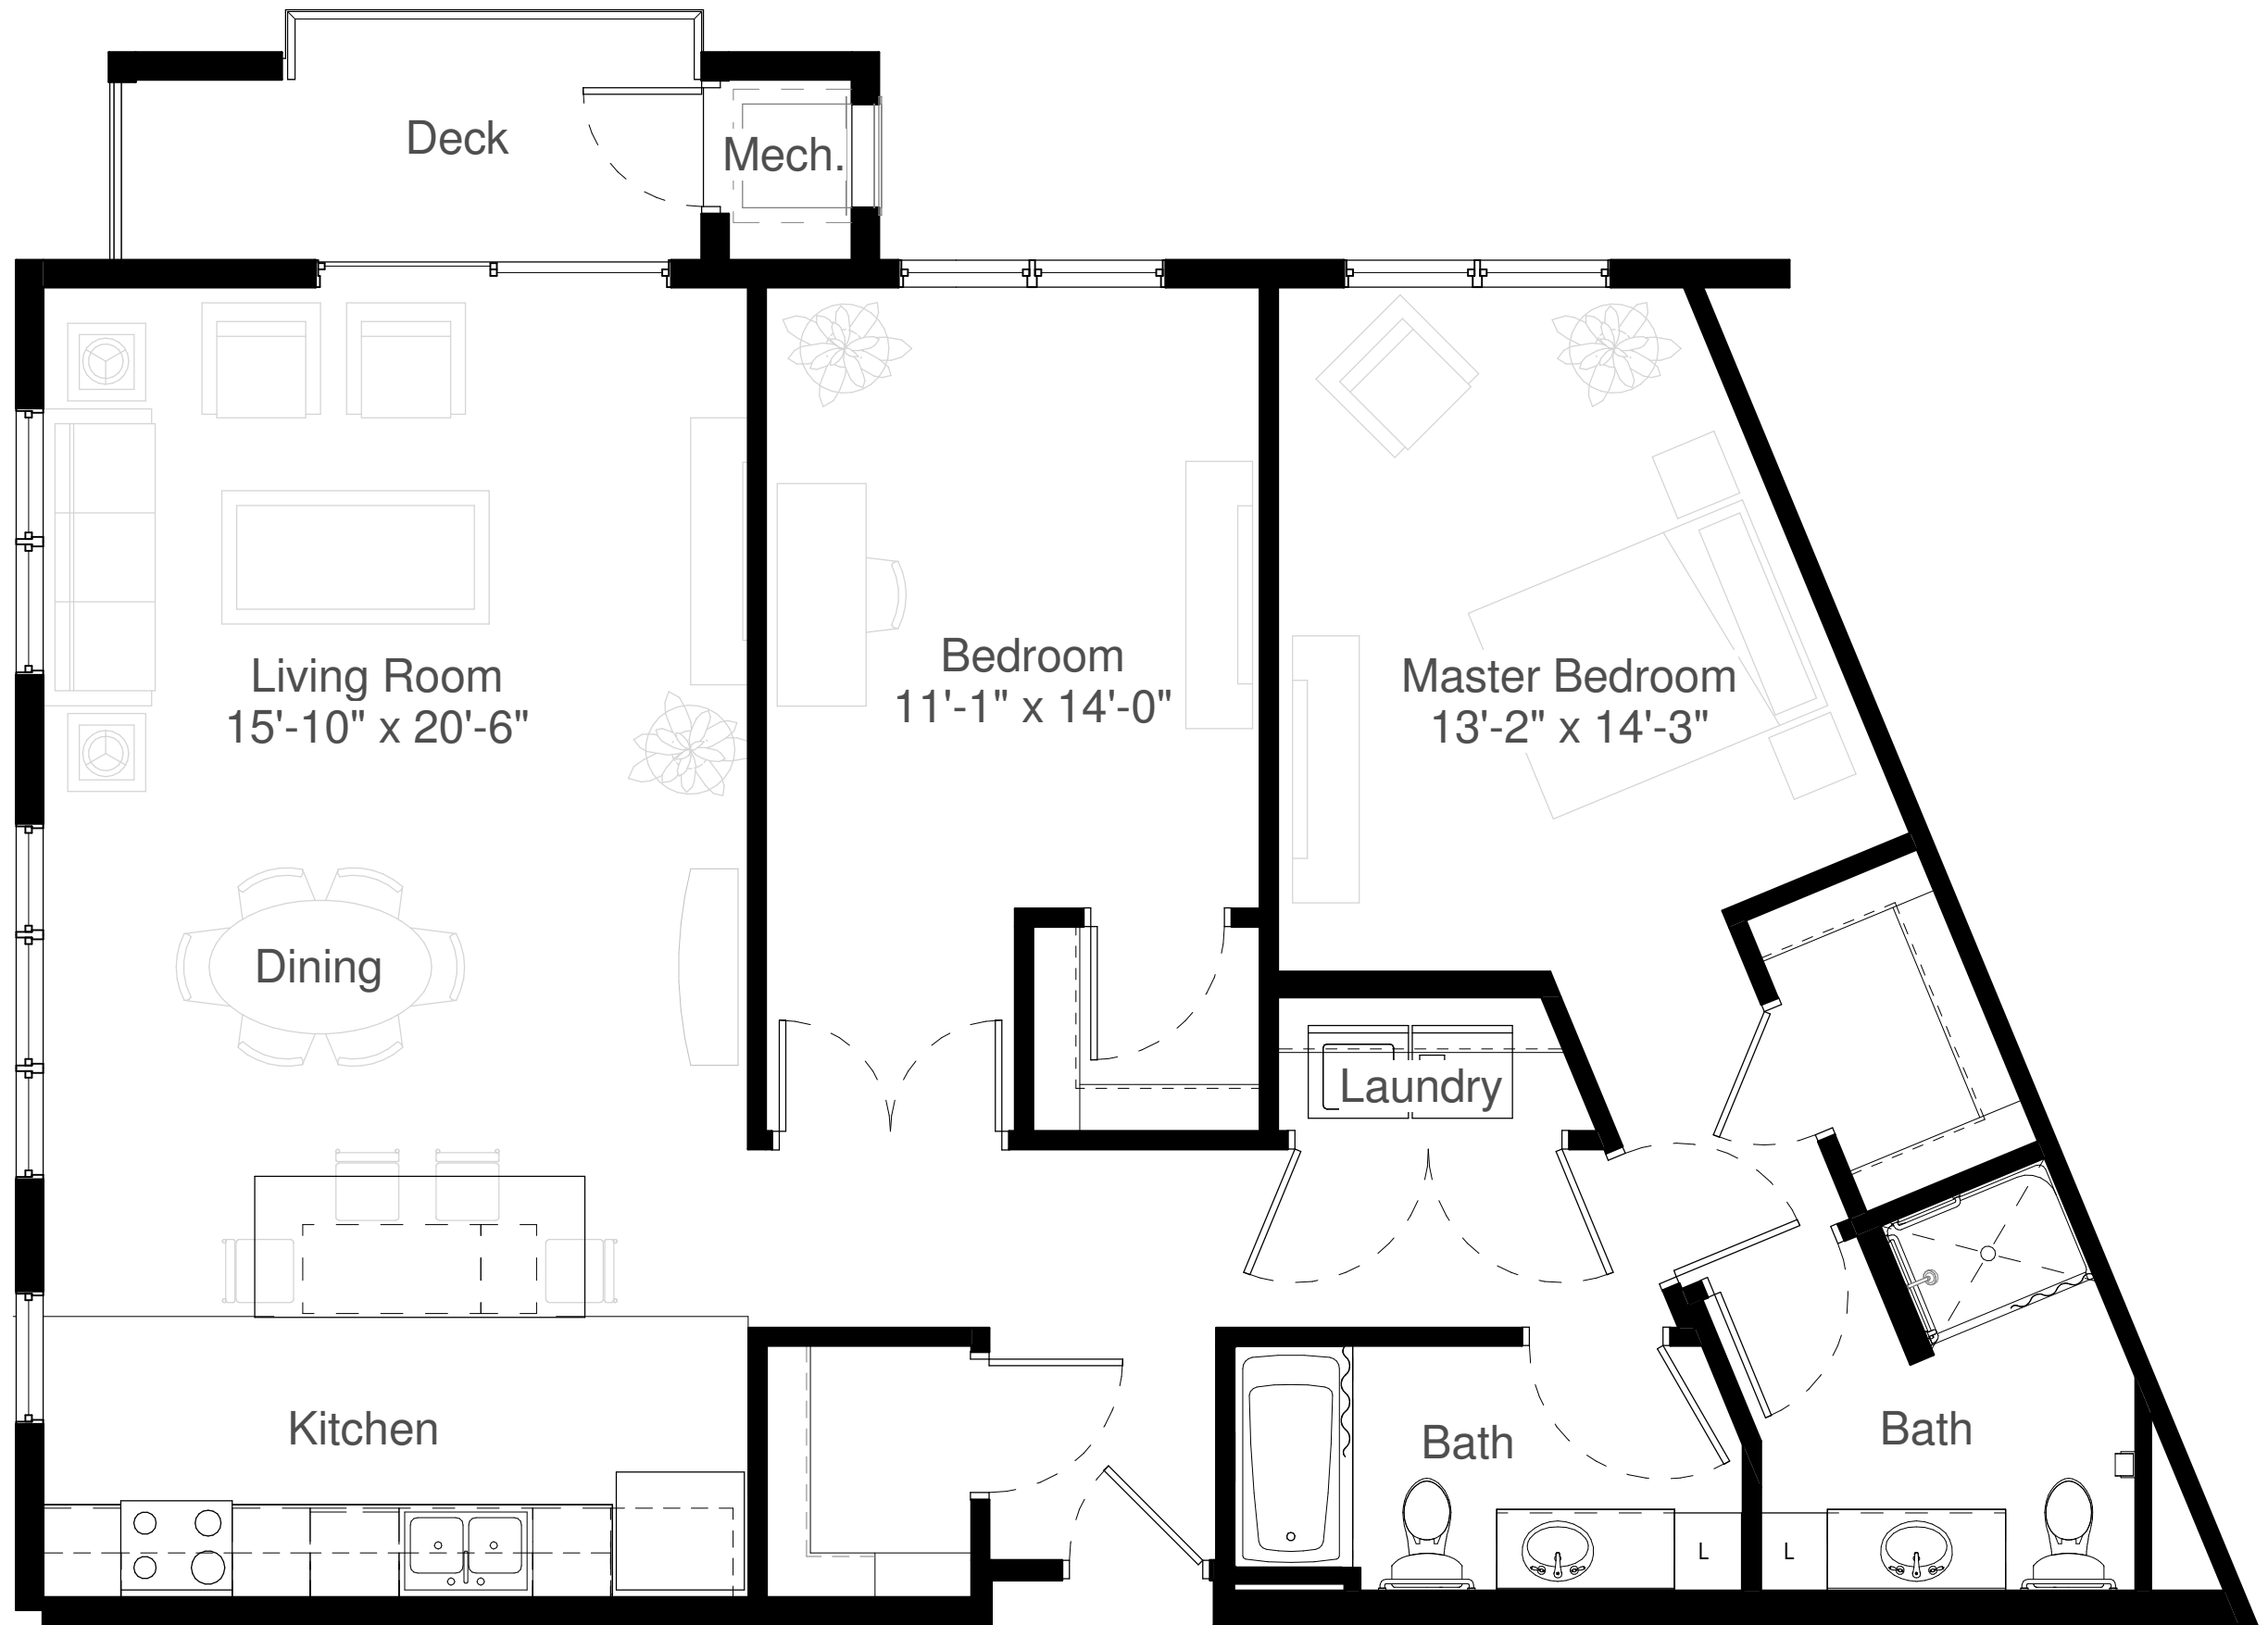

Silver Creek on Main

IL-C3

Two Bedrooms
Two Bathrooms
Deck

Square Feet:
1,266

4-Units:
121,
221,
321,
& 421

* All dimensions are approximate and subject to change without notice.