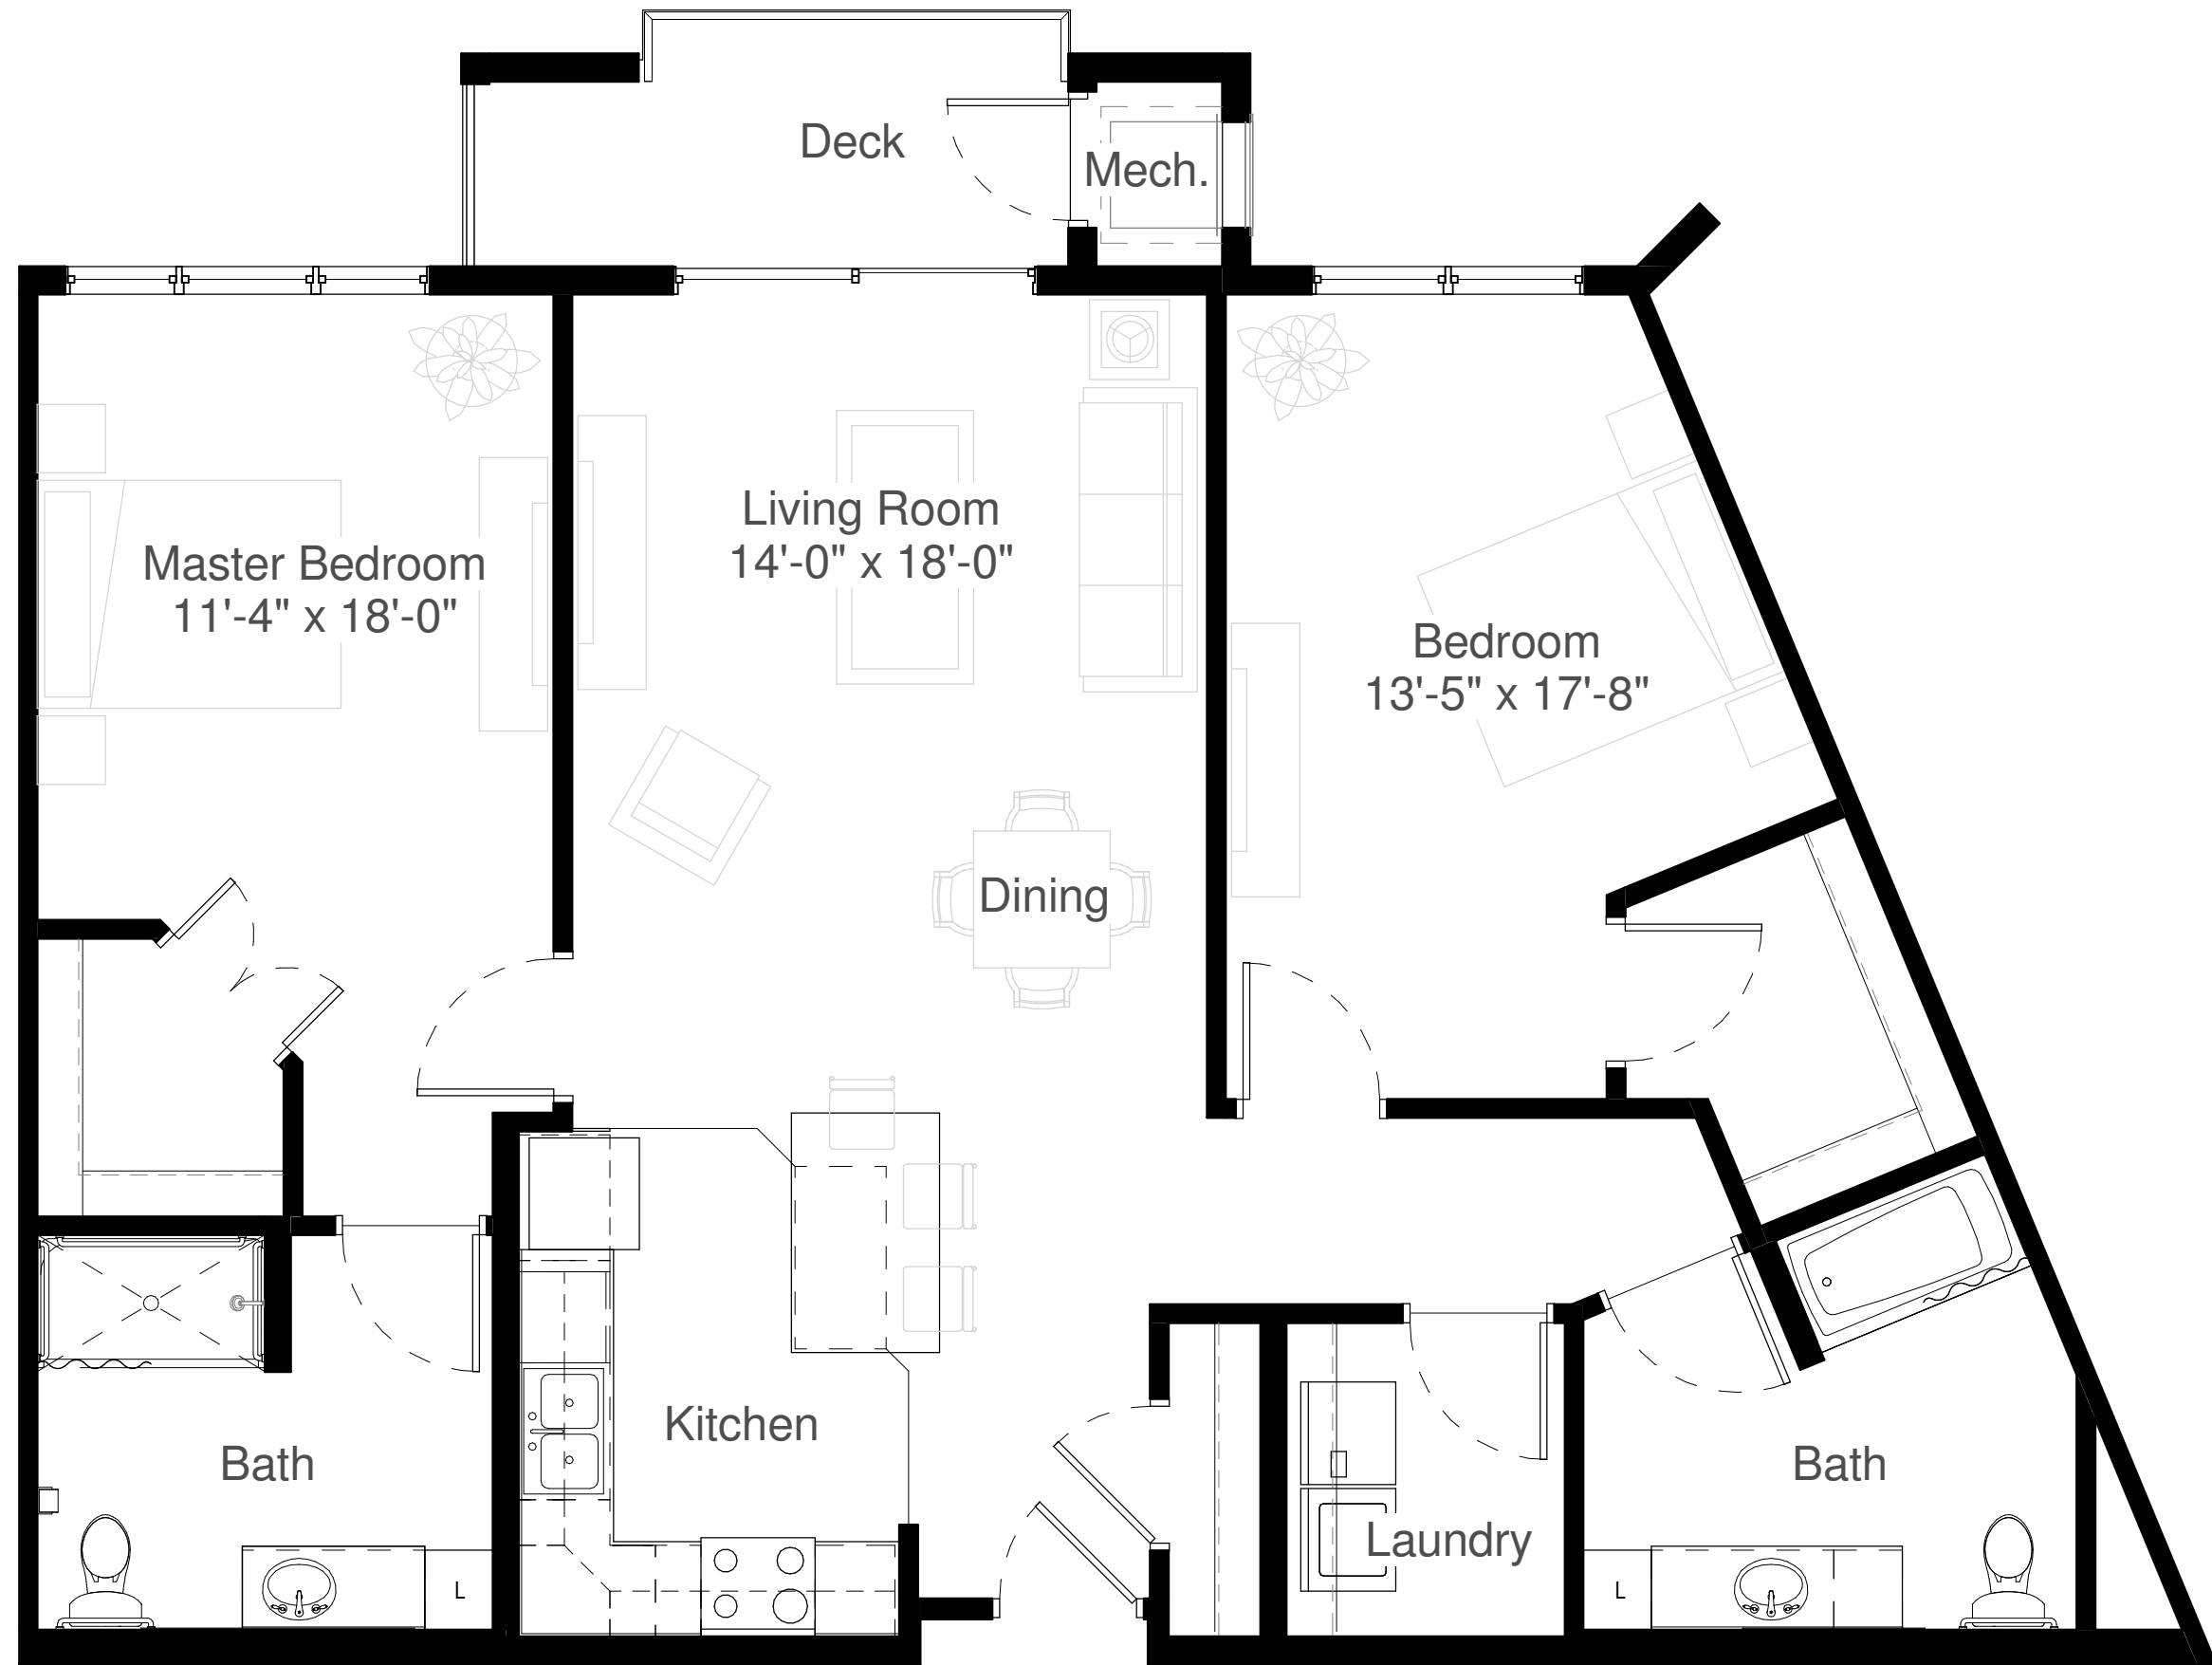

Silver Creek on Main

IL-C4

Two Bedrooms
Two Bathrooms
Deck

Square Feet:
1,269

8-Units:
104, 125,
204, 225,
304, 325,
404, & 425

* All dimensions are approximate and subject to change without notice.