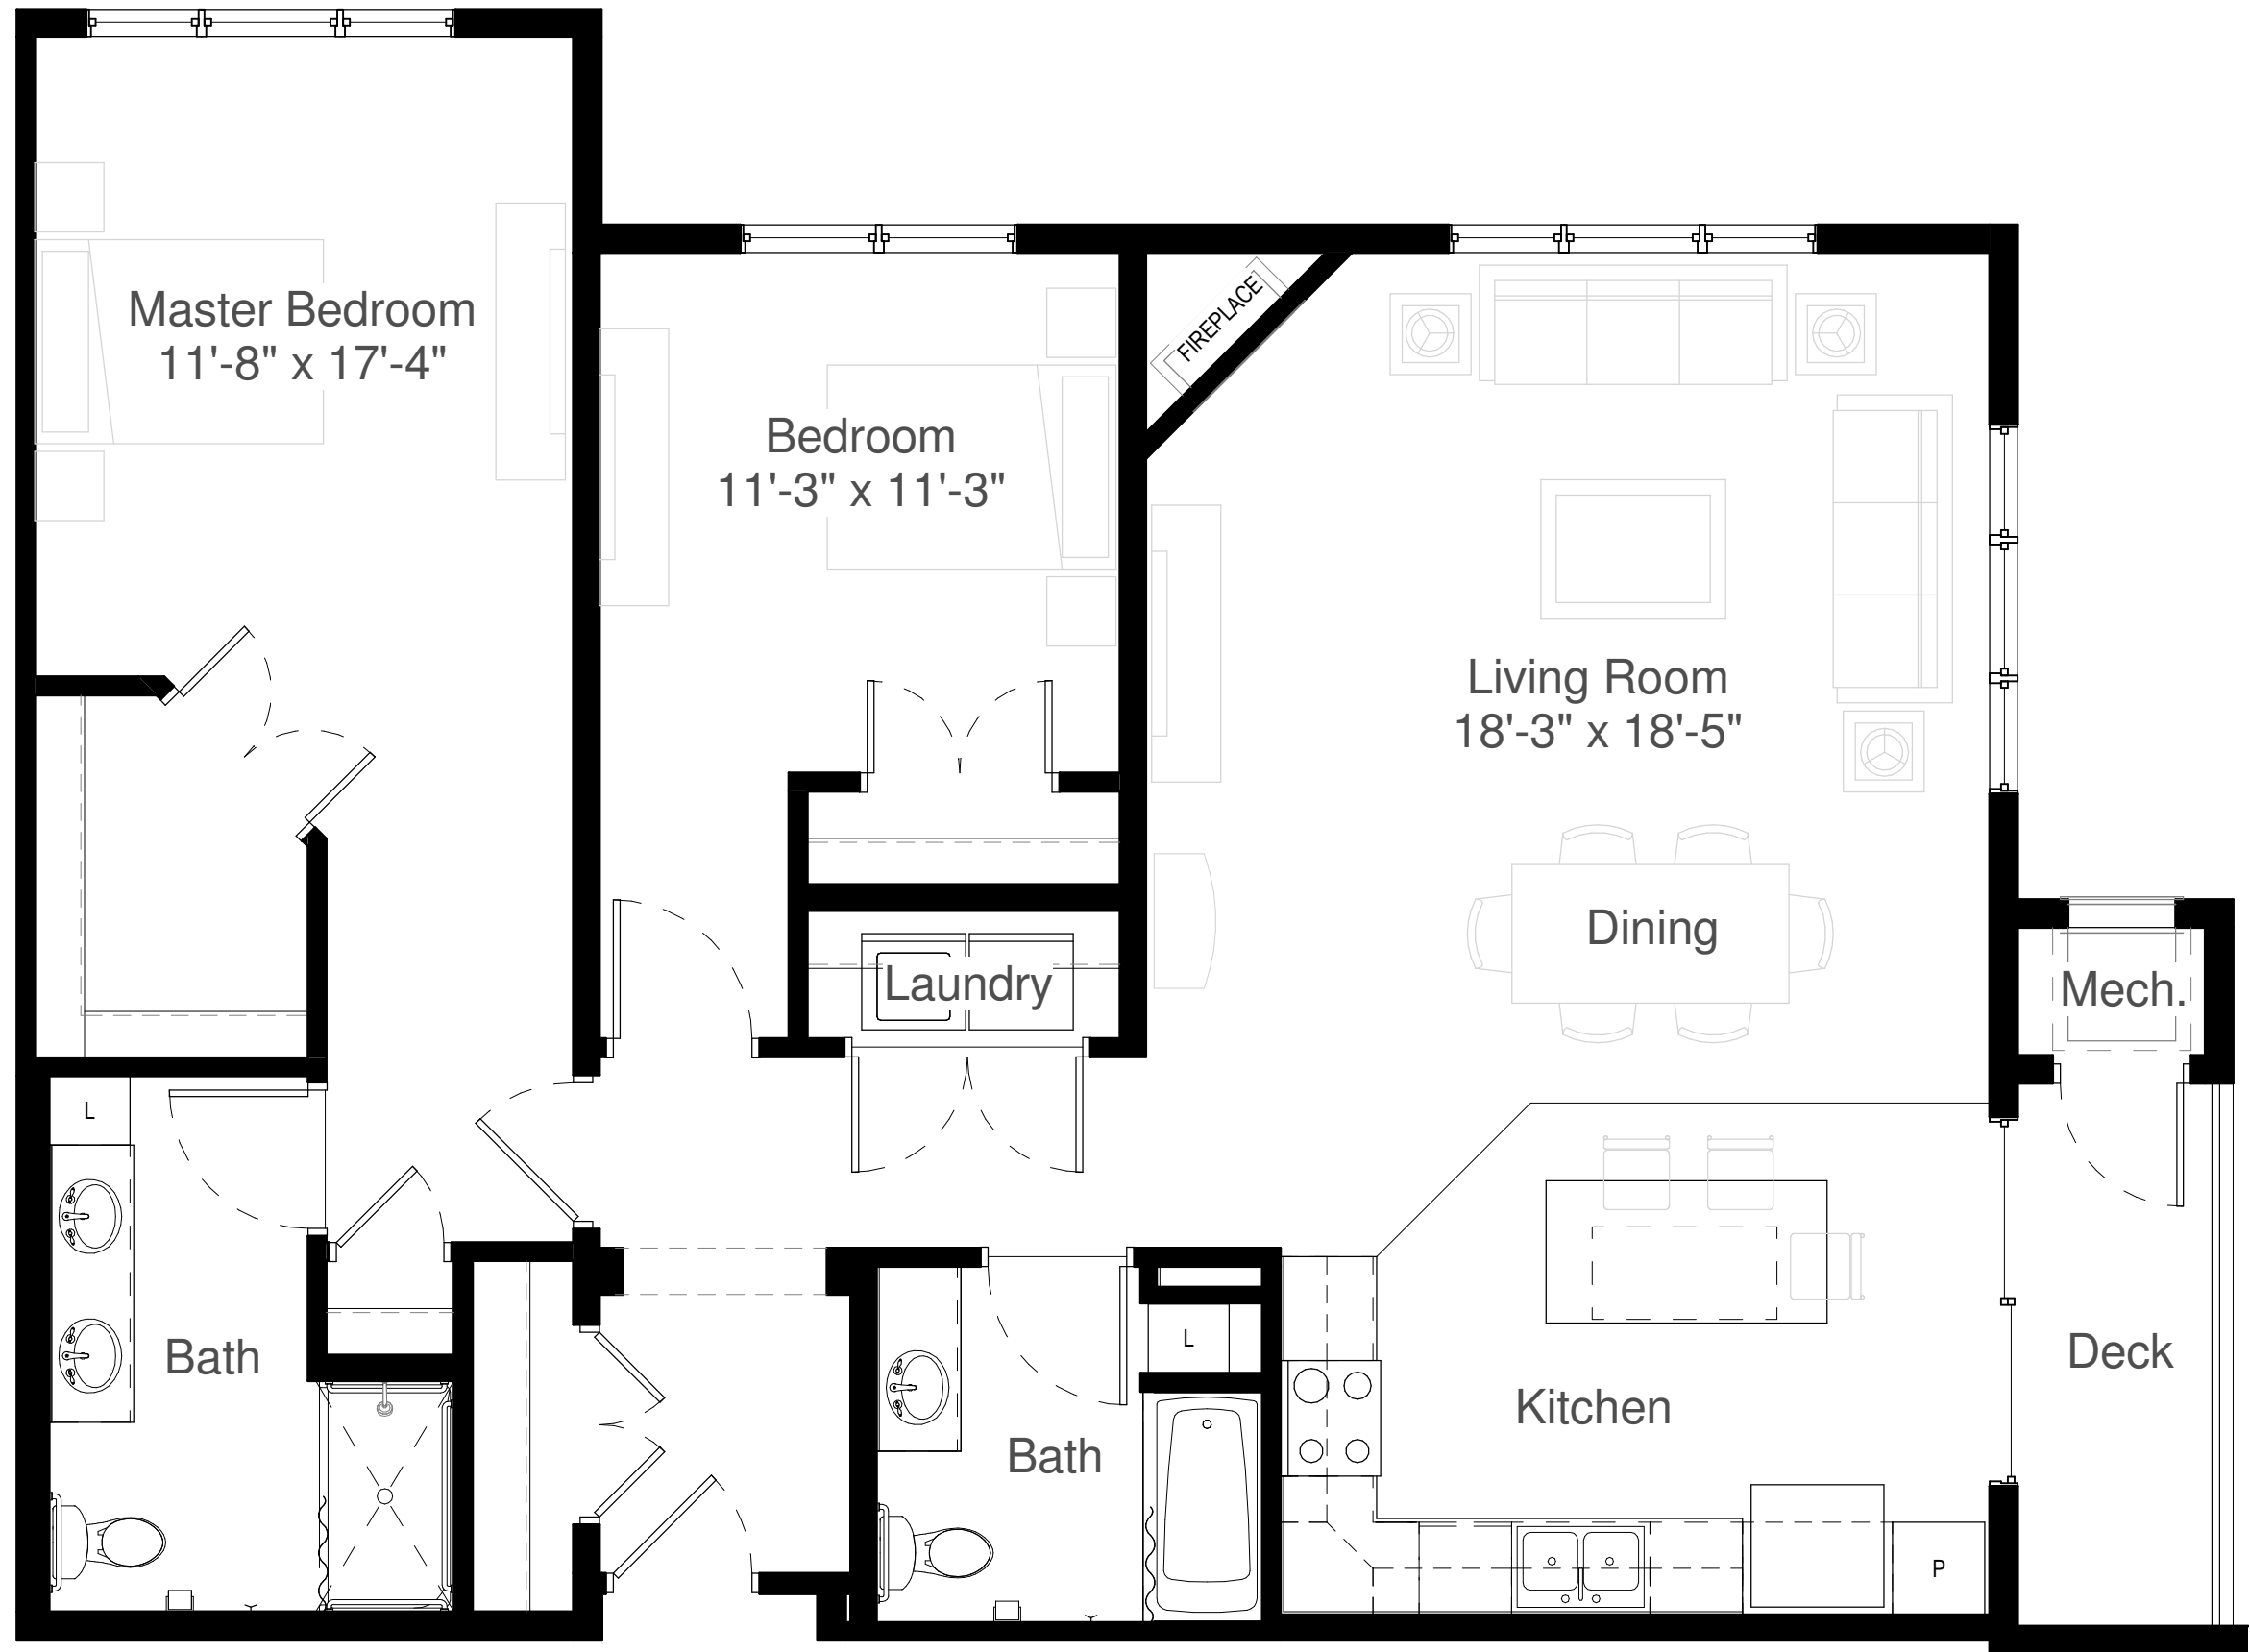

# Silver Creek on Main

IL-C5

Two Bedrooms  
Two Bathrooms  
Deck

Square Feet:  
1,367

4-Units:  
110,  
210,  
310,  
& 410

Upgraded Finishes

\* All dimensions are approximate and subject to change without notice.