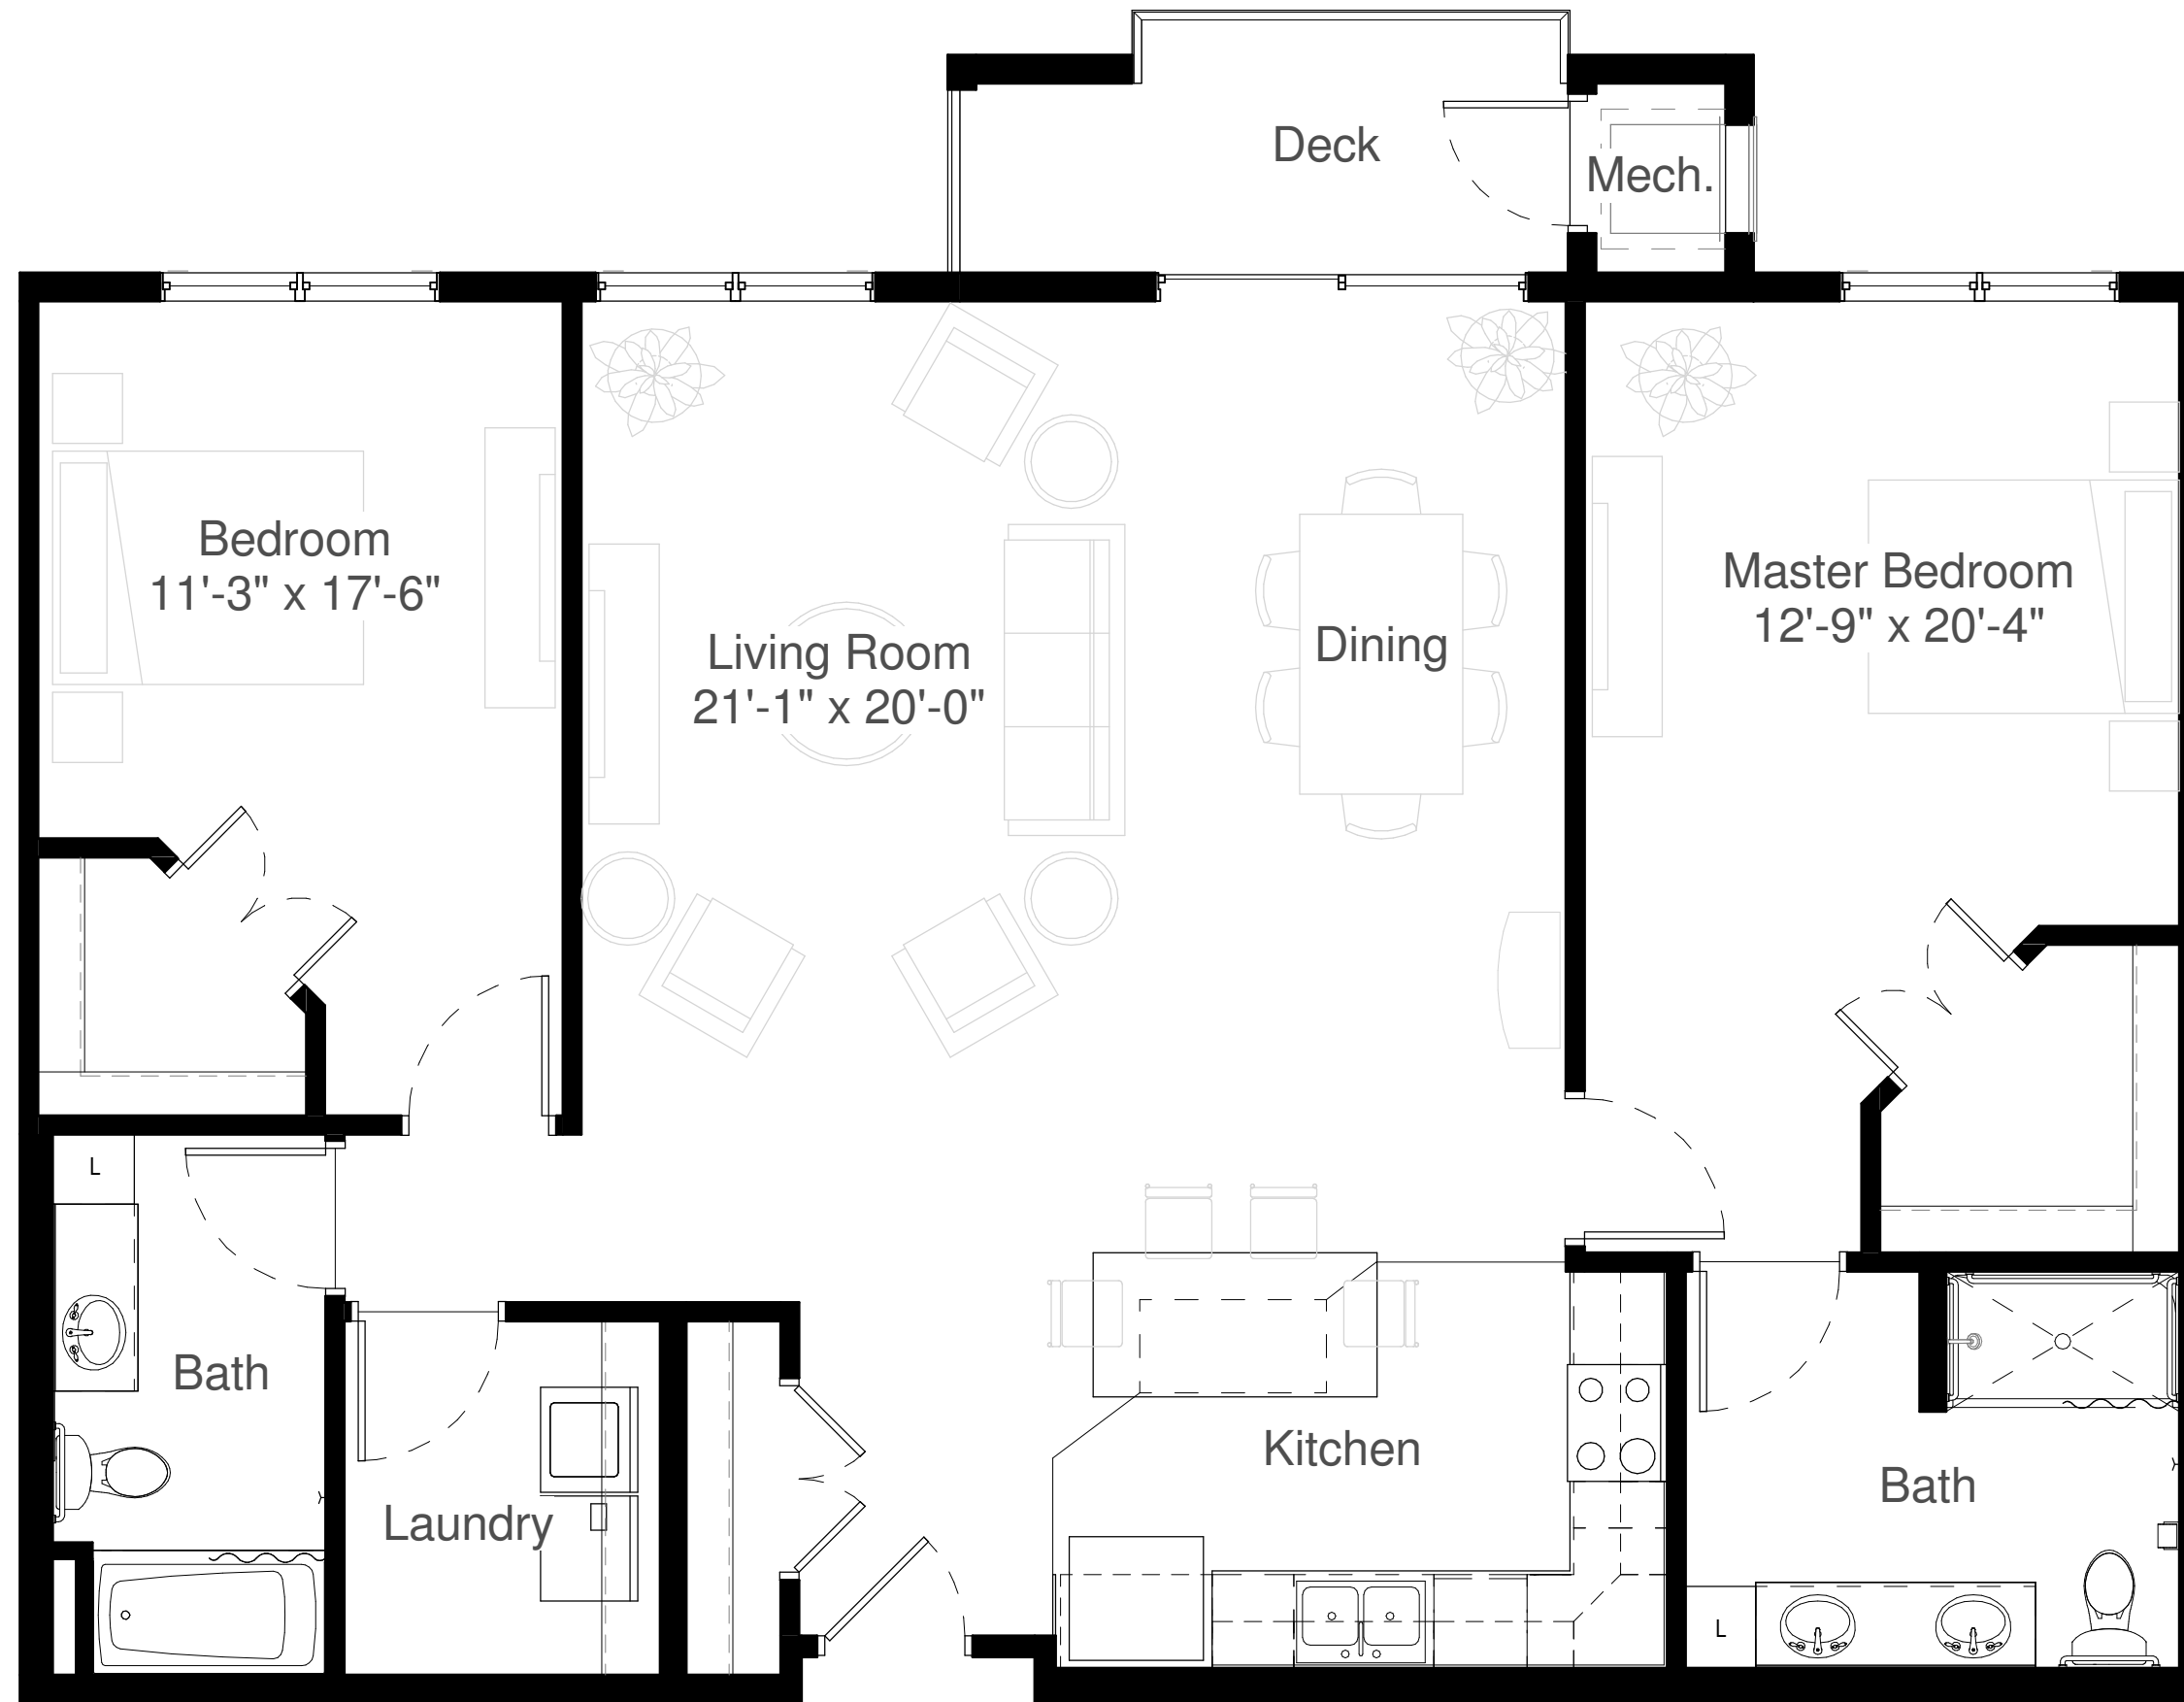

Silver Creek on Main

IL-C6

Two Bedrooms
Two Bathrooms
Deck

Square Feet:
1,411

4-Units:
112,
212,
312,
& 412

* All dimensions are approximate and subject to change without notice.