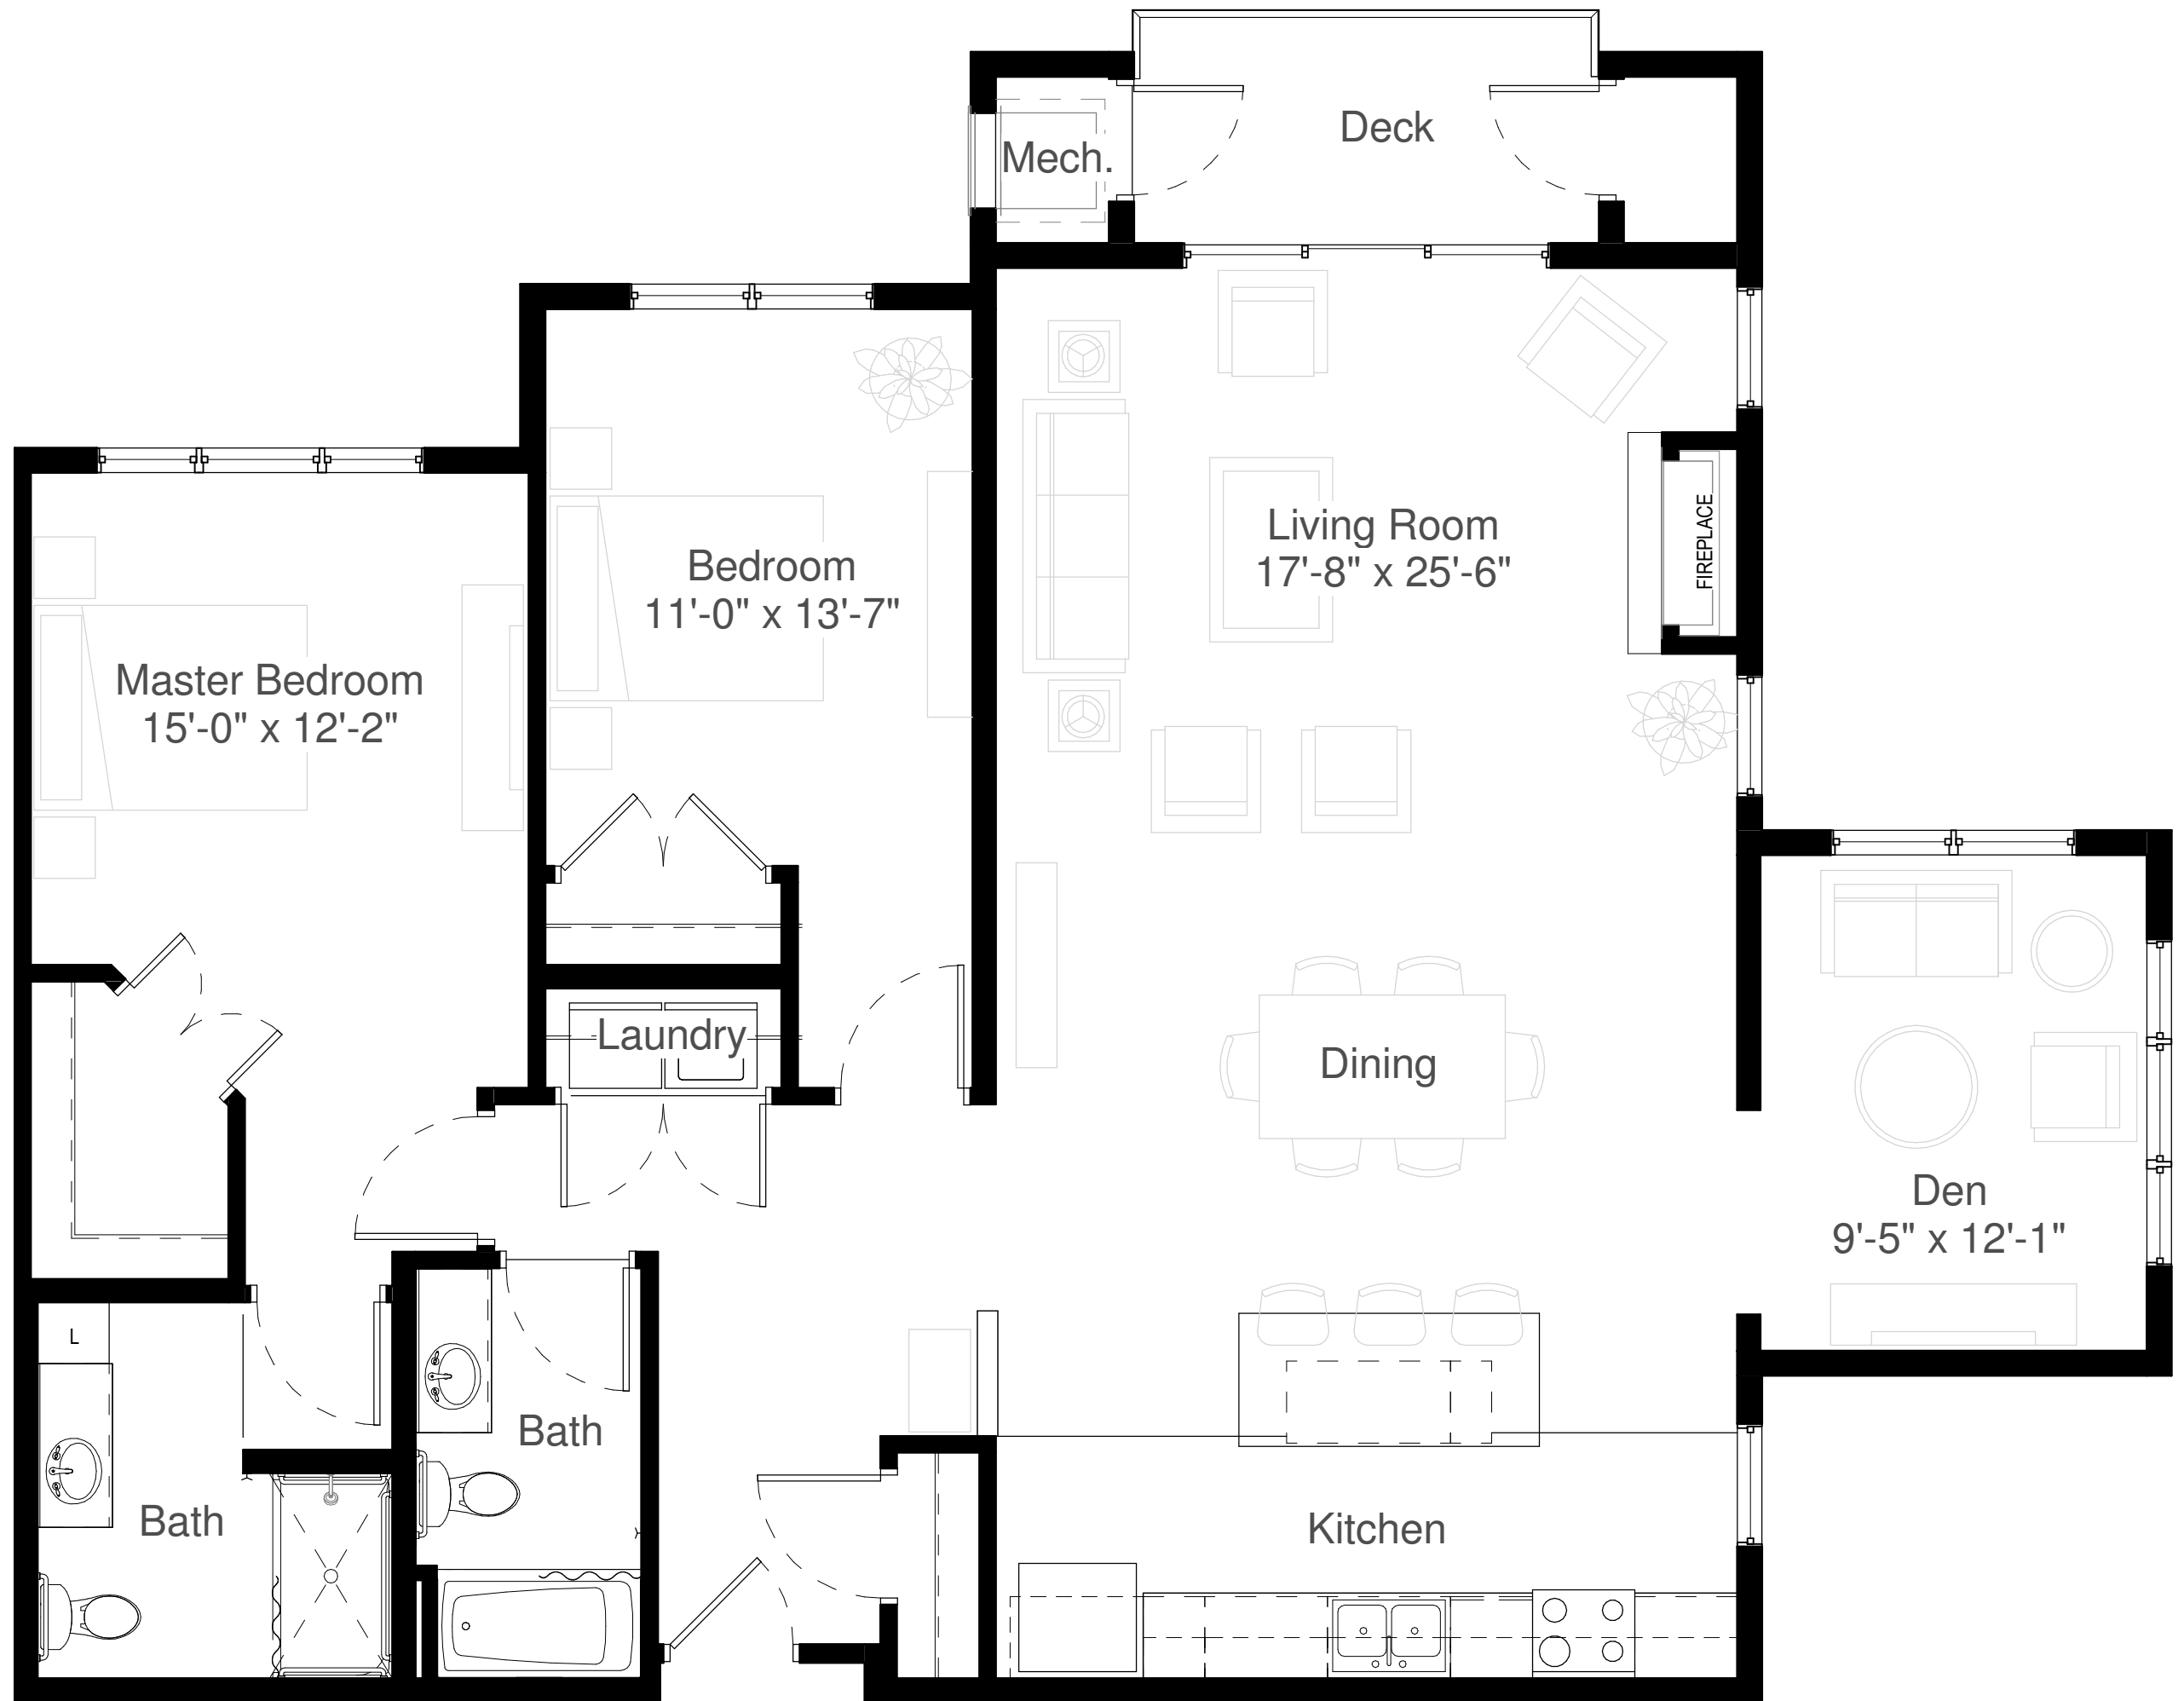

Silver Creek on Main

IL-D1

Two Bedrooms
Two Bathrooms
Den, Deck

Square Feet:
1,524

4-Units:
120,
220,
320,
& 420

Upgraded Finishes

2/14/2014 2:08:42 PM

* All dimensions are approximate and subject to change without notice.