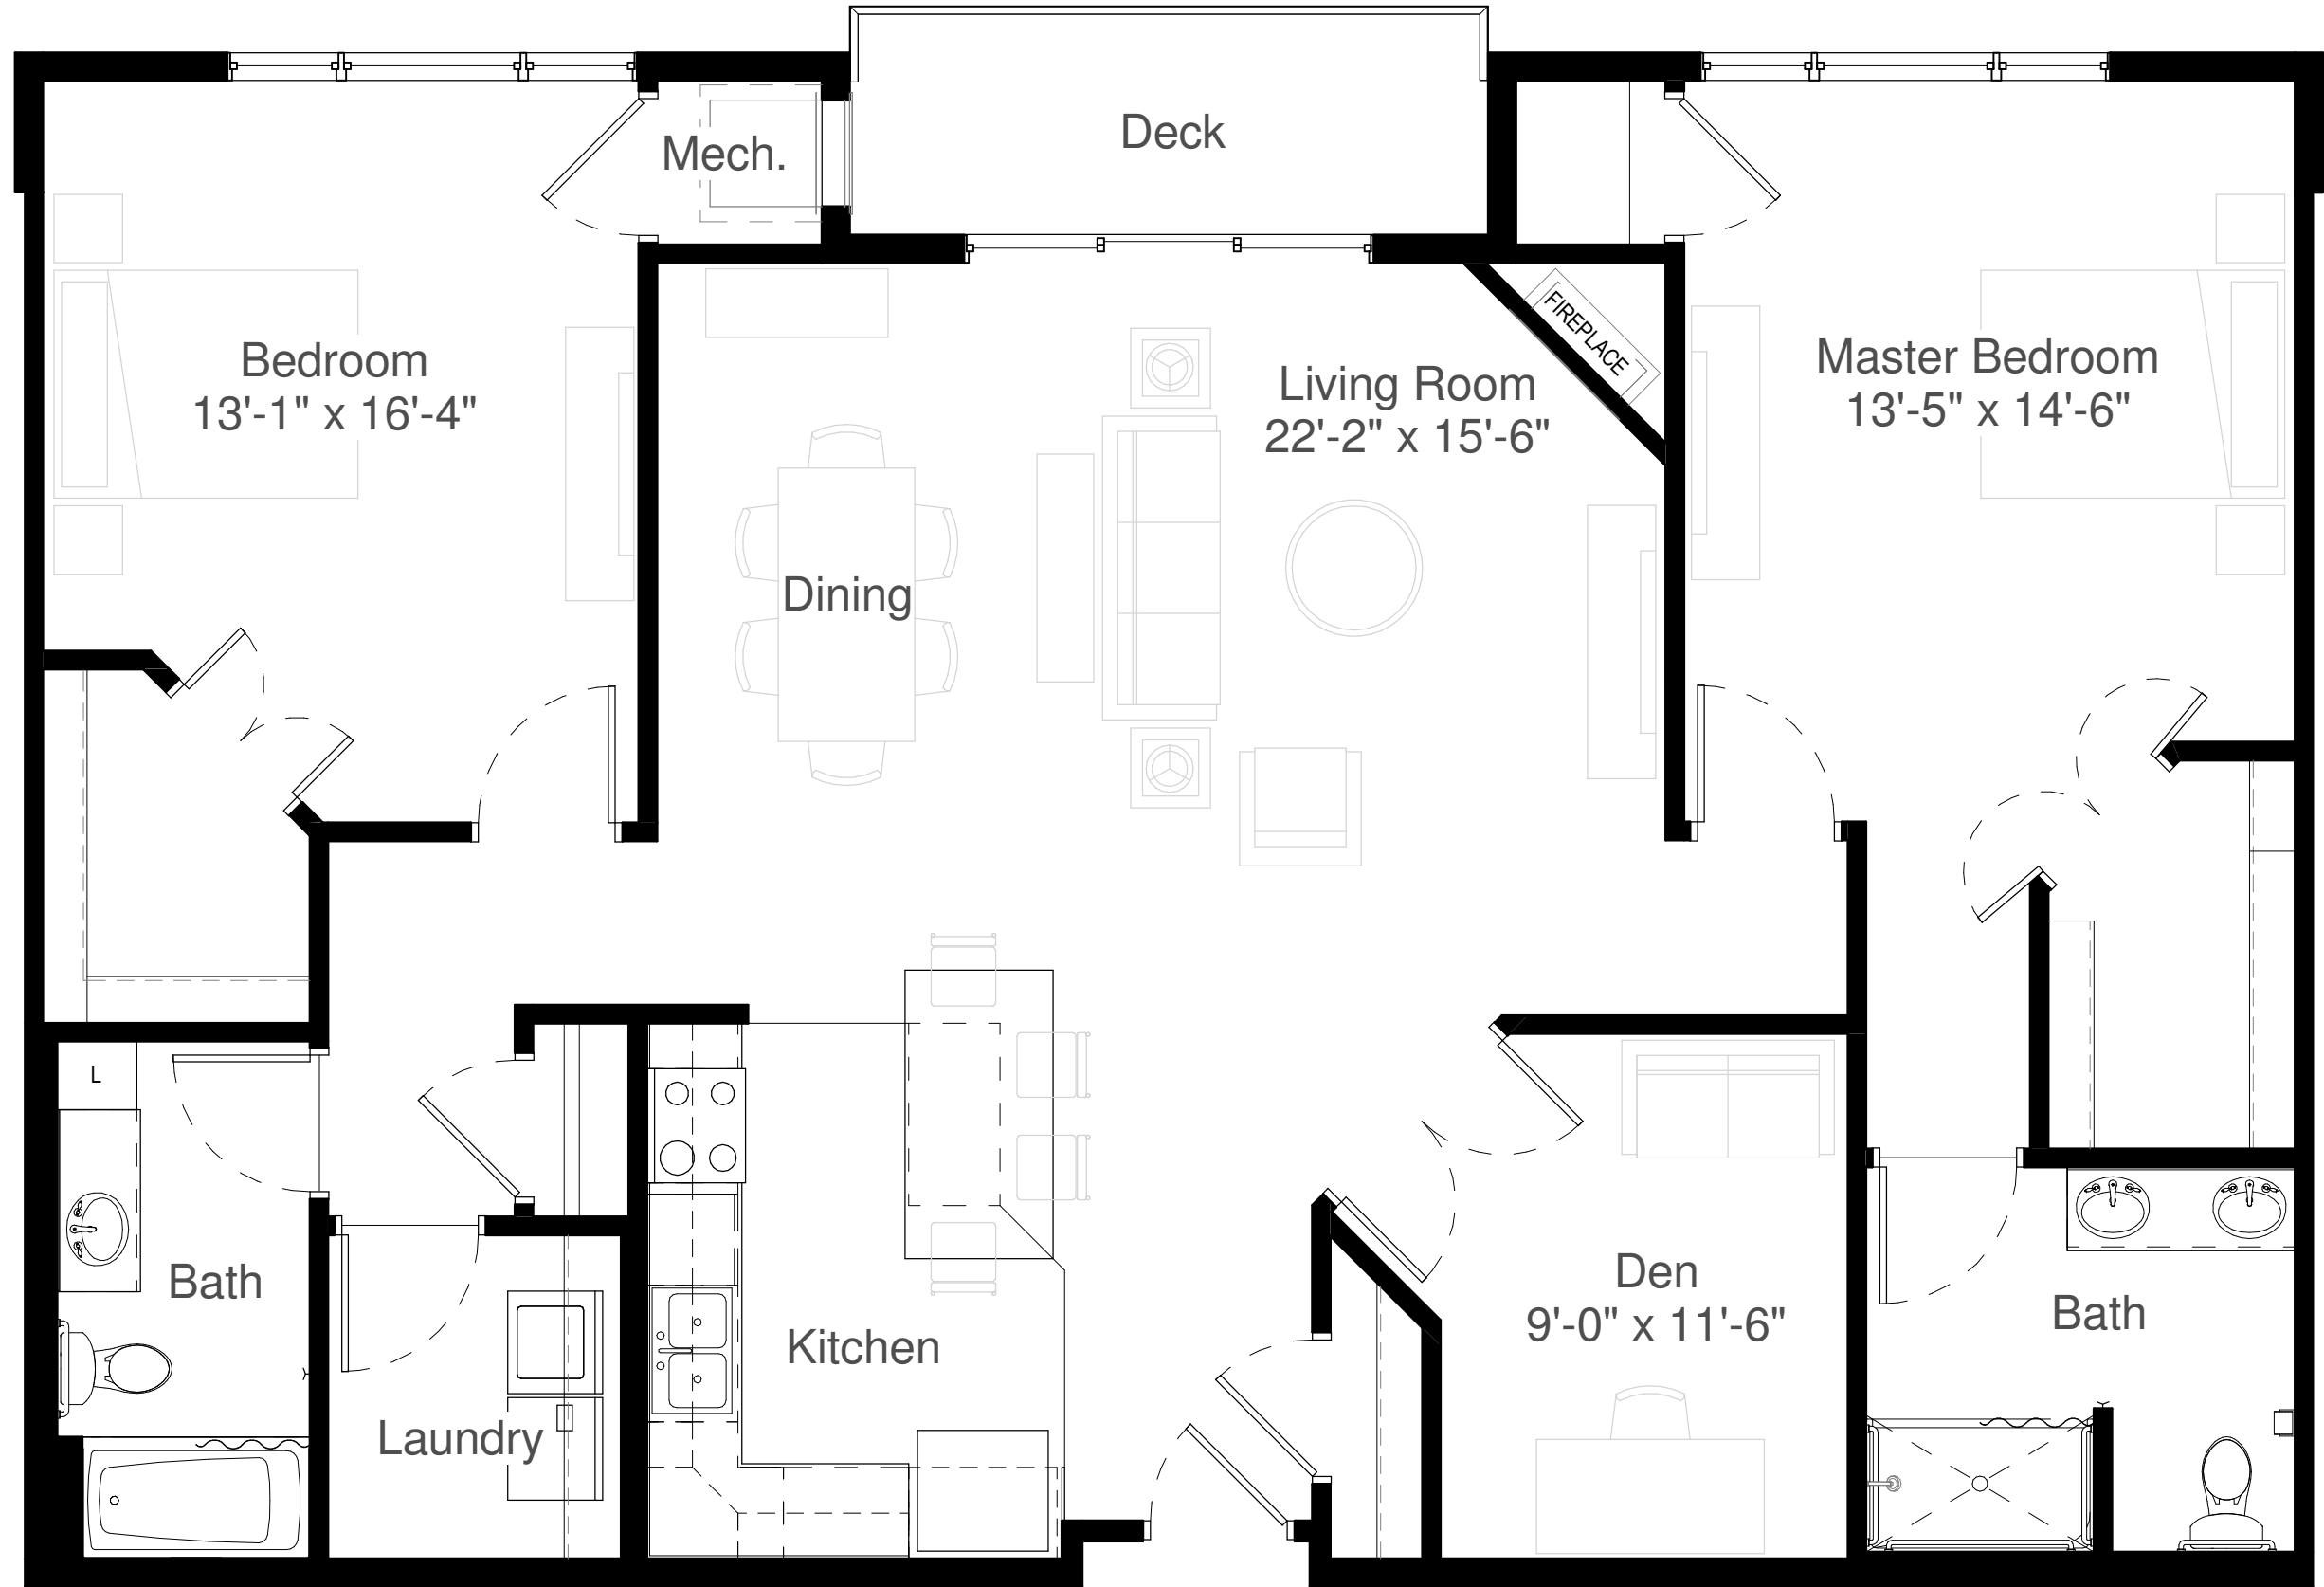

# Silver Creek on Main

IL-D2

Two Bedrooms  
Two Bathrooms  
Den, Deck

Square Feet:  
1,593

2-Units:  
301 & 401

Upgraded Finishes

\* All dimensions are approximate and subject to change without notice.