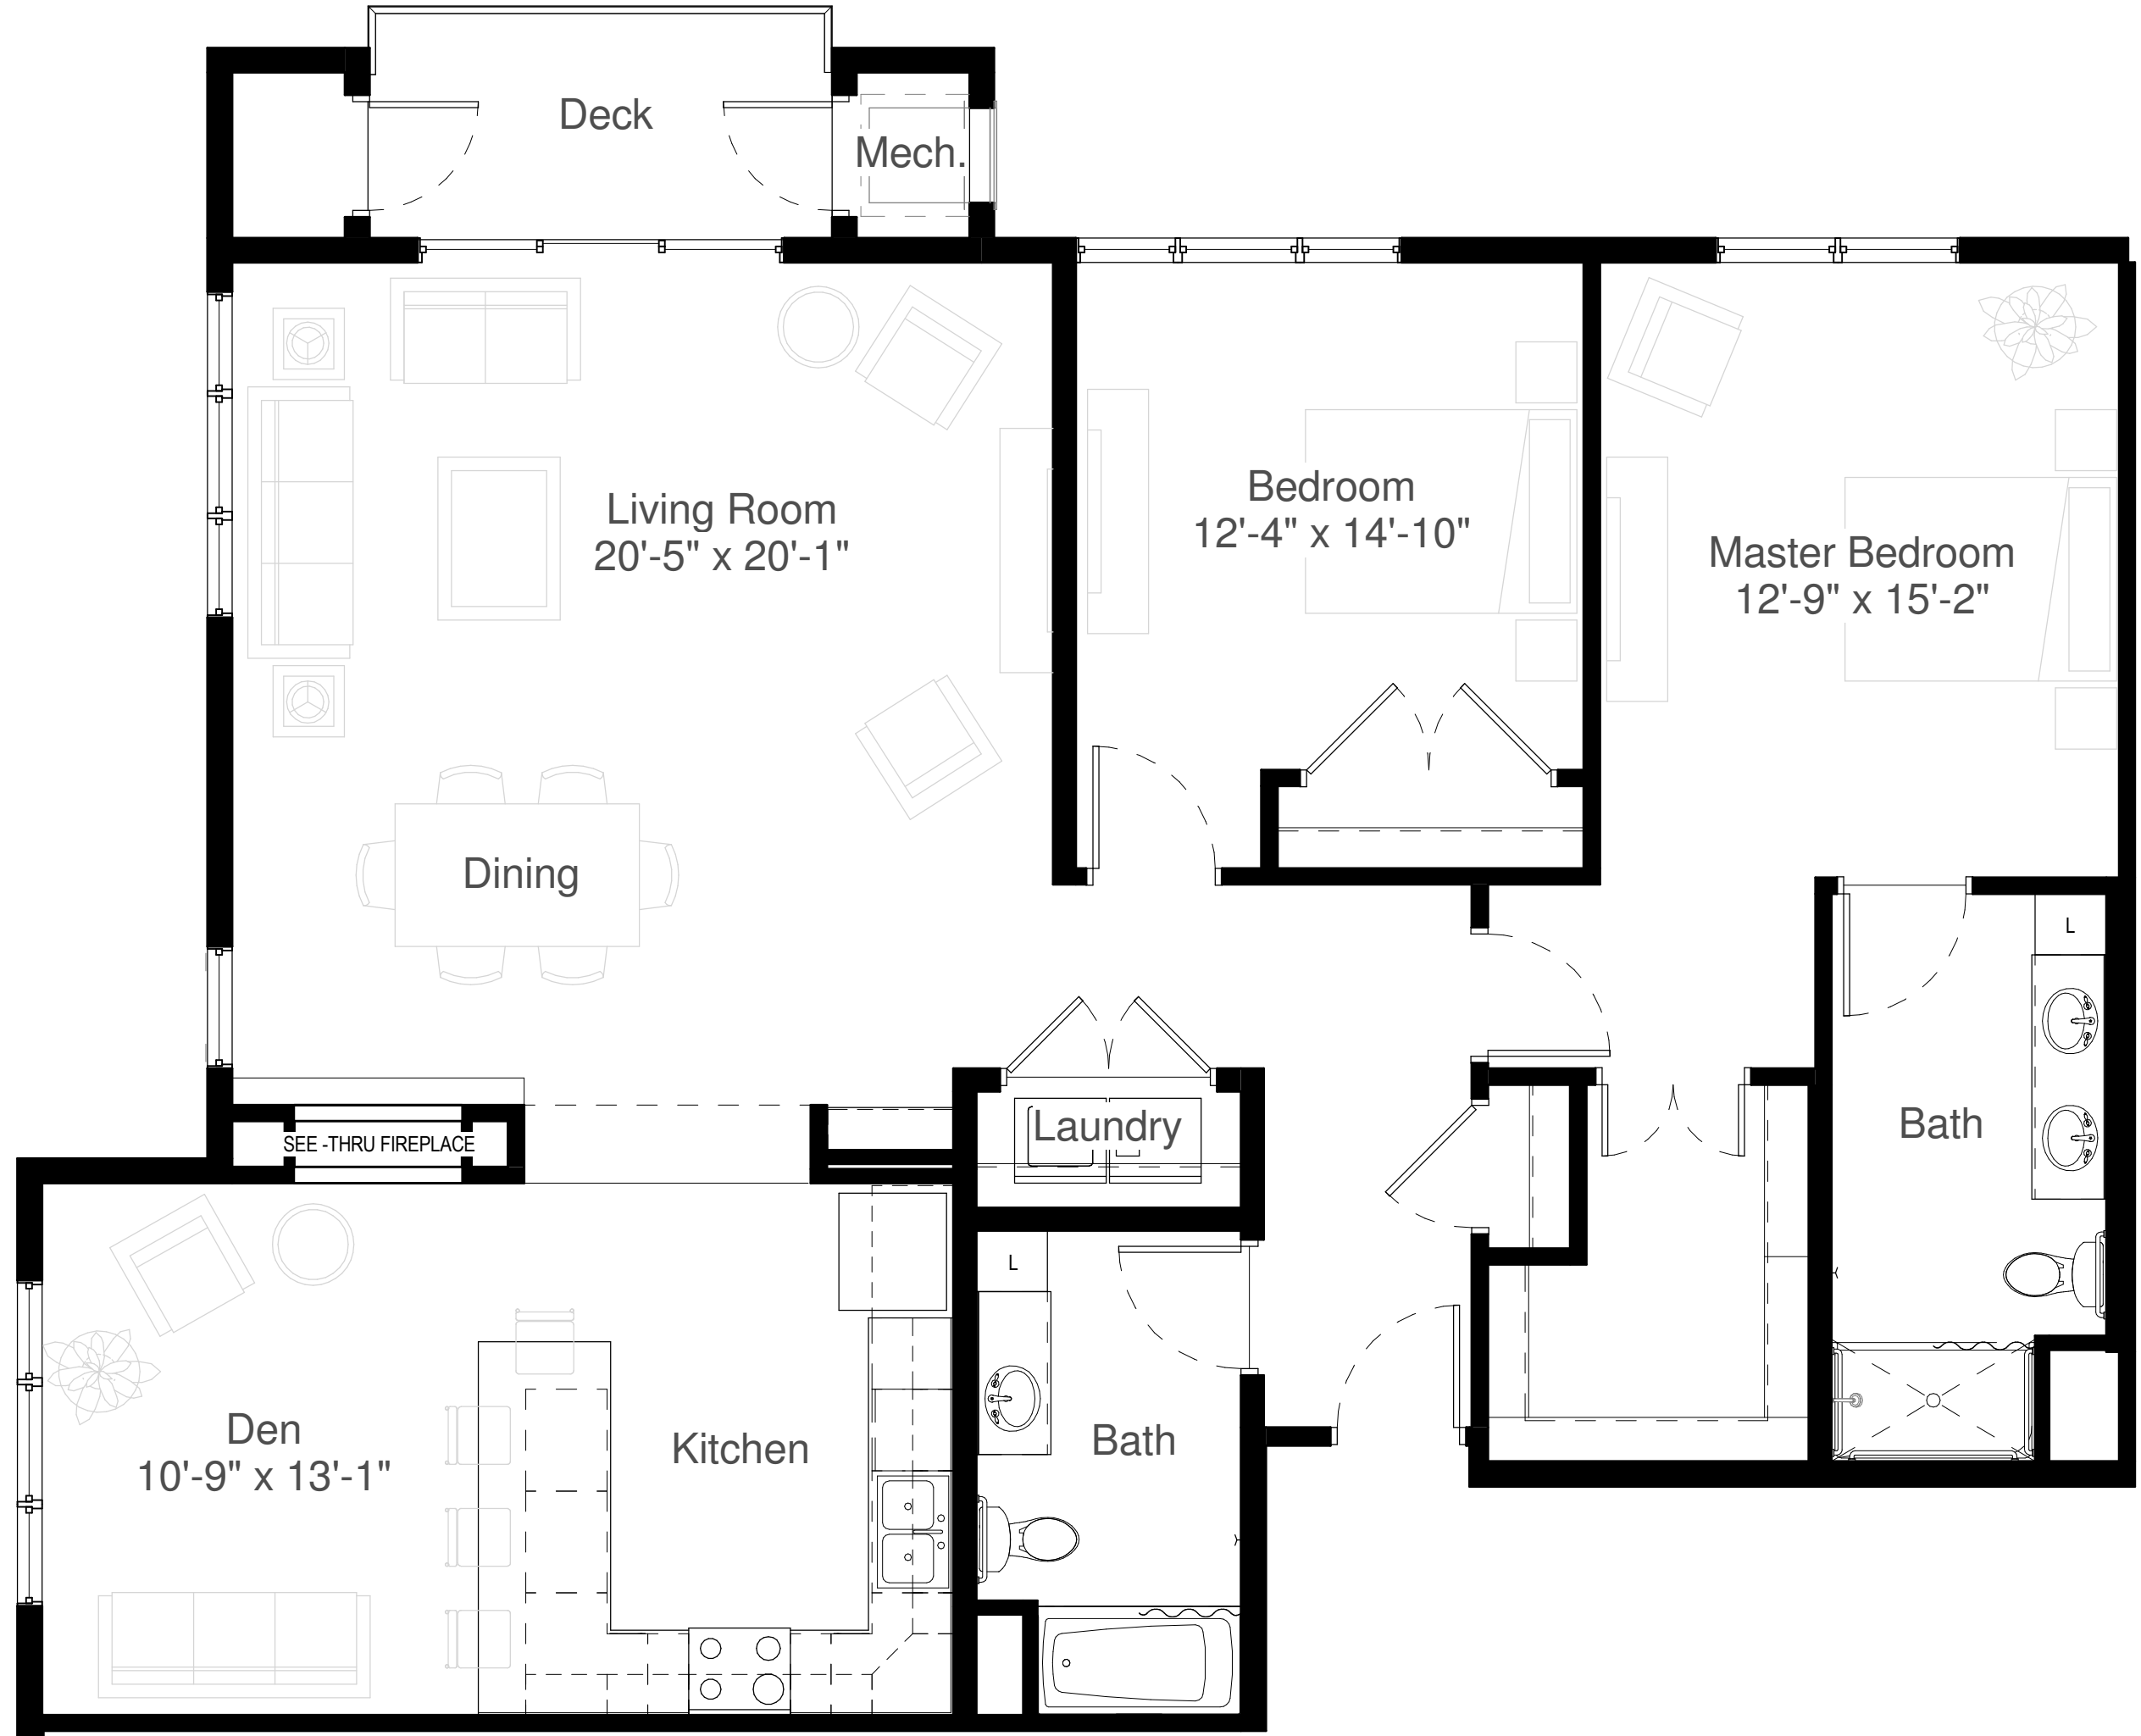

Silver Creek on Main

IL-D3

Two Bedrooms
Two Bathrooms
Den, Deck

Square Feet:
1,645

4-Units:
111,
211,
311,
& 411

Upgraded Finishes

* All dimensions are approximate and subject to change without notice.