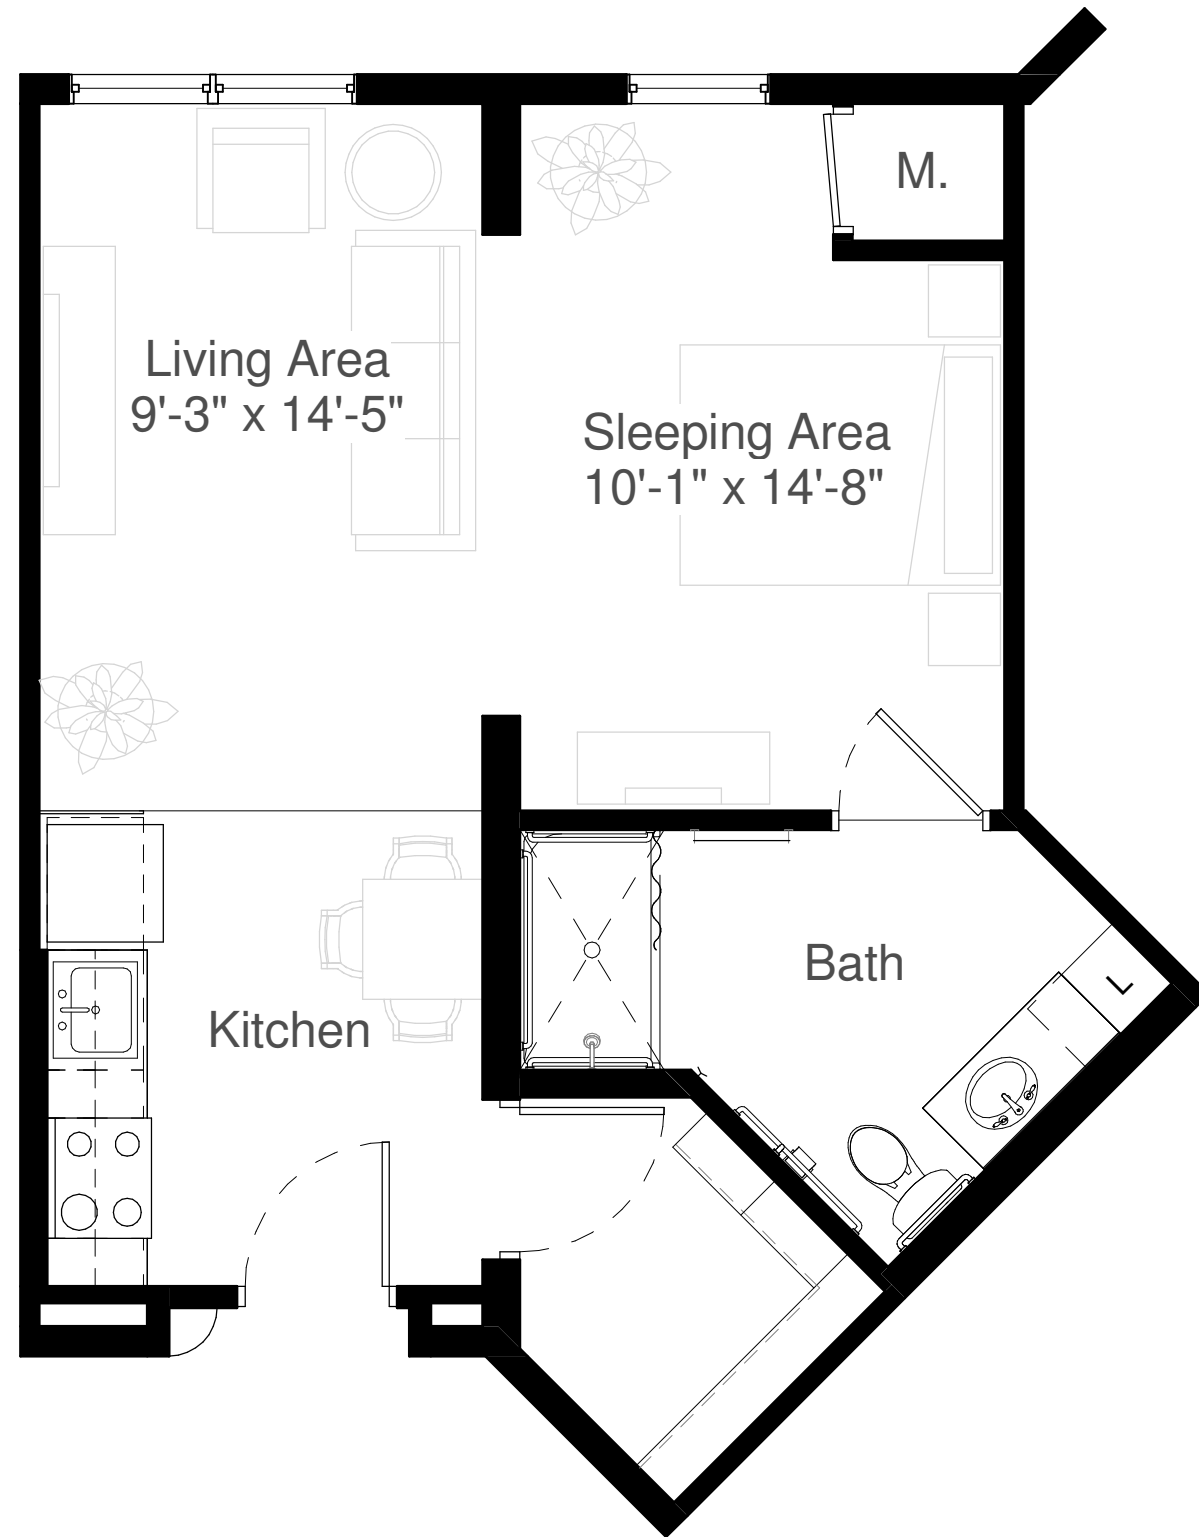

Silver Creek on Main

AL-S4

Studio
One Bathroom

Square Feet:
561

2-Units:
348 & 448

* All dimensions are
approximate and
subject to change
without notice.