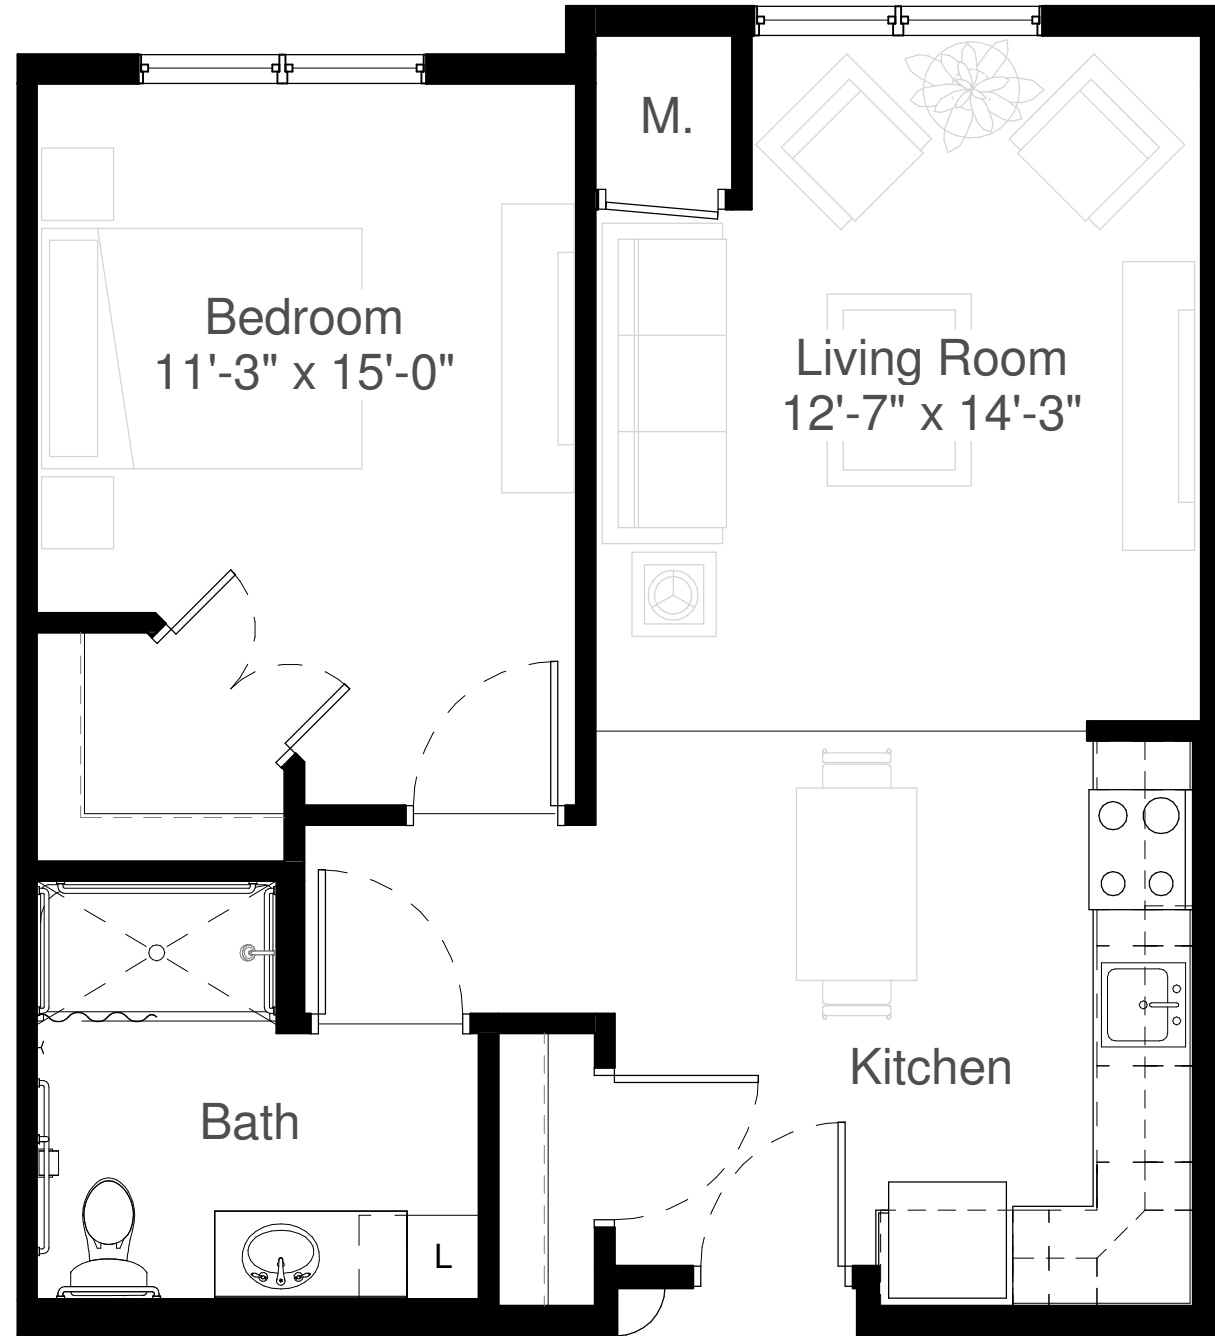

Silver Creek on Main

AL-A3

One Bedroom
One Bathroom

Square Feet:
658

6-Units:
336, 340, 347,
436, 440, & 447

* All dimensions are
approximate and
subject to change
without notice.